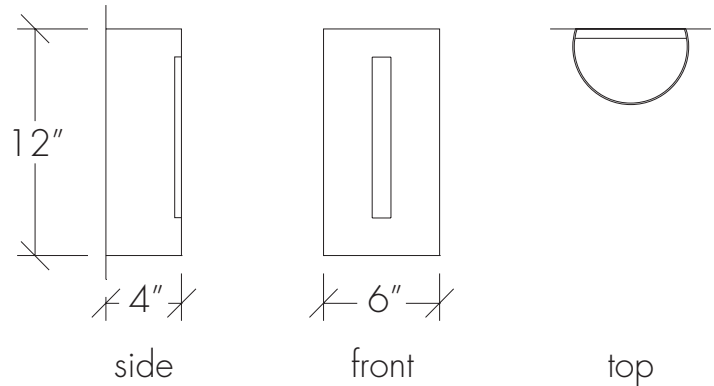

BASICS 15343

Base Specifications:

12"h x 6"w x 4"d

10: WRL - 1 x E26 - for LED retro 20W max (T-10)

Opal Acrylic Diffuser

ADA

Notes:

01: Wet Loc option is 4.5" deep

15343				
MODEL	FINISH	DIFFUSER	LAMPING	VOLTAGE

Note of Modifications

BA - Bronze Age
BK - Black
BP - Black Pearl
CB - Cast Bronze
CH - Chestnut
CR - Chrome
DI - Dark Iron
EB - Empire Bronze
MB - Medieval Bronze
NB - New Brass
SB - Smokey Brass
SP - Satin Pewter
SS - Smoked Silver

PREMIUM
ANI - Ancient Iron
BCP - Burlled Copper Plate
RCU - Raw Copper Unfinished

OA - Opal

PREMIUM
CO - Caramel Onyx
FA - Faux Alabaster
TS - Tea Stained
WS - White Swirl
BB - Bay Blue
MP - Majestic Purple
SG - Savannah Green
SO - Sunrise Orange
SR - Sunset Red

01: Wet Loc - Incan - 1 x E26
60W max (NON-ADA)
02: Wet Loc - LED - 8.4W
(Std Phase Dim) - 1181 Lumens
04: LED - 5W
(Non-Dim or Dim w/ 0-10V Dim system)
770 Lumens
10: WRL - 1 x E26 - for LED Retro
20W max (T-10)

01: 120V
02: 120V
04: Universal
10: 120V

COLOR TEMPERATURE

- ☐ 3000K (Standard)
- ☐ 2700K
- ☐ 3500K
- ☐ 4000K

Project Name	Specifier Name Specifier Location	Quantity