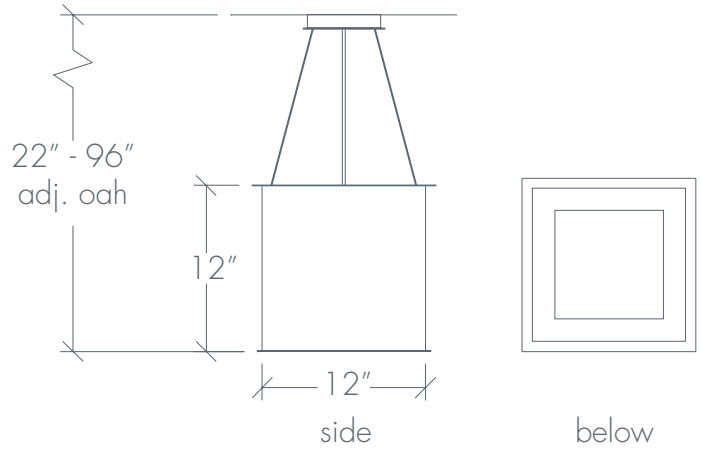

ULTRALIGHTS

CLARUS 14316