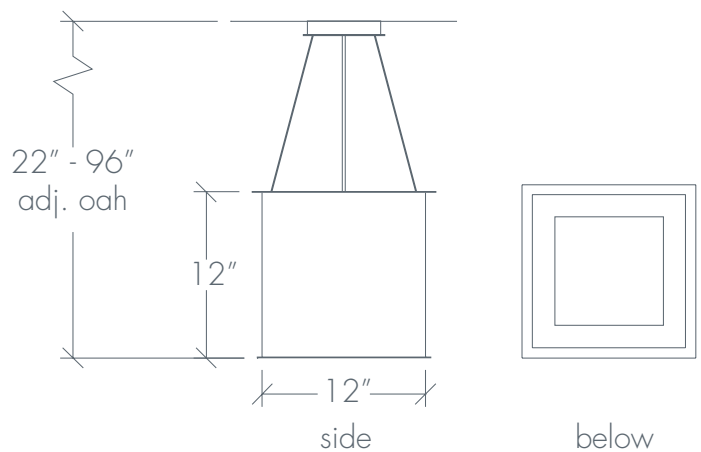

Shown in: Cloverleaf / Dark Iron / Opal

CLARUS 14316