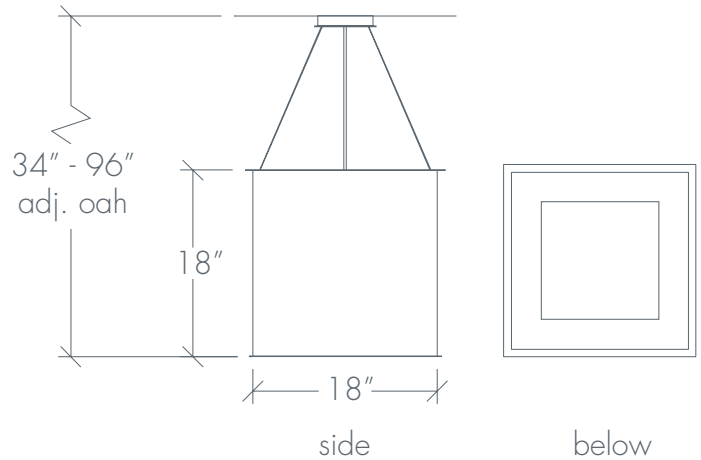

CLARUS 14316

Base Specifications:

12"square x 12"h x 22" - 96"adj OAH
 10: WRL - 1 x E26 - for LED retro 20W max Opal
 Acrylic Internal Diffuser

Notes:

Stem or semi-flush mount available
 Shown in: Angles / Bronze Age / Opal

CLARUS 14318

Base Specifications:

18"square x 18"h x 34" - 96"adj OAH
 10: WRL - 4x E26 - for LED retro 20W max ea
 Opal Acrylic Internal Diffuser

Notes:

Stem or semi-flush mount available
 Shown in: Squares / Satin Pewter / Opal

CLARUS 14320

Base Specifications:

24"square x 24"h x 48" - 96"adj OAH
 10: WRL - 4x E26 - for LED retro 20W max ea
 Opal Acrylic Internal Diffuser

Notes:

Stem or semi-flush mount available
 Shown in: Cloverleaf / Black / Opal