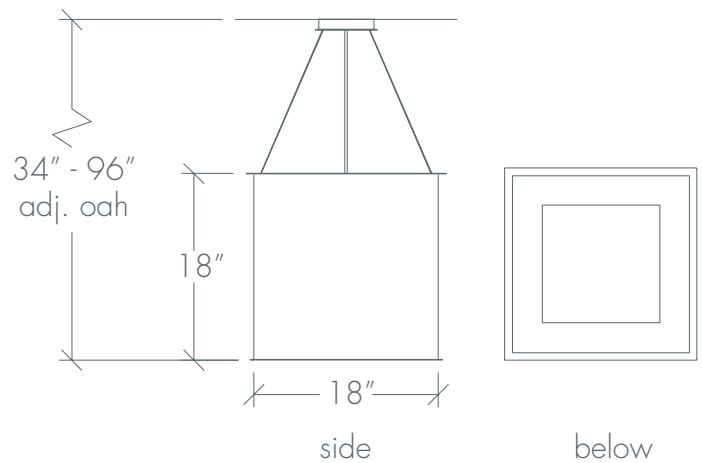

Shown in: Angles / Empire Bronze / Opal

CLARUS 14318