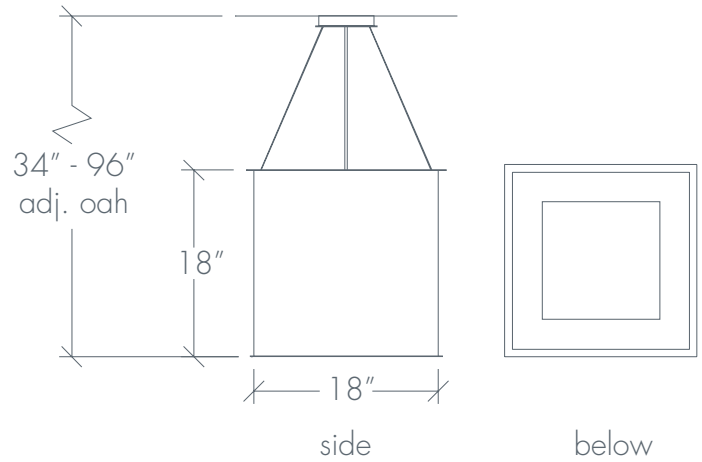

ULTRALIGHTS

CLARUS 14318