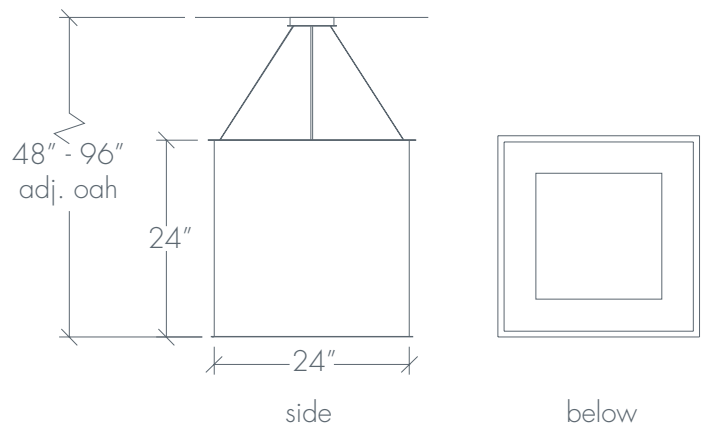

CLARUS 14320