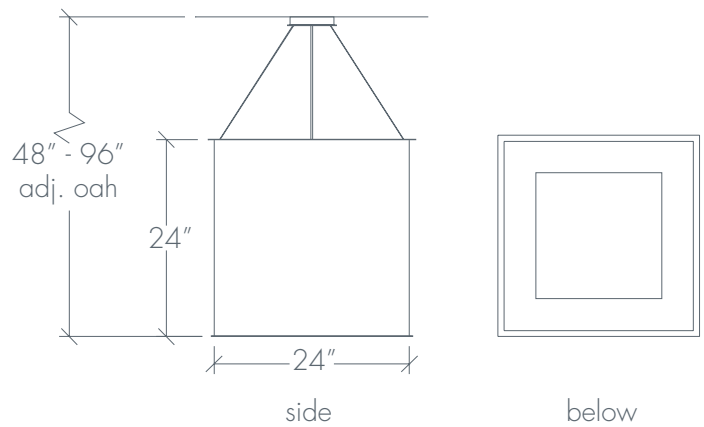

Shown in: Squares / Cast Bronze / Opal

CLARUS 14320