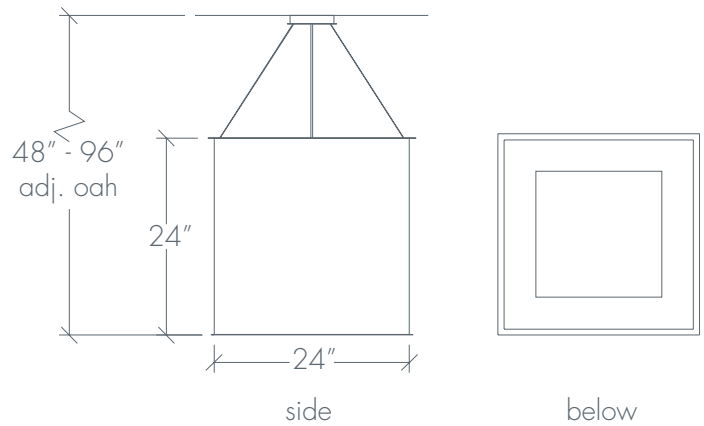

CLARUS 14316

Base Specifications:

12"square x 12"h x 22" - 96"adj OAH
 10: WRL - 1 x E26 - for LED retro 20W max Opal
 Acrylic Internal Diffuser

Notes:

Stem or semi-flush mount available
 Shown in: Angles / Bronze Age / Opal

CLARUS 14318

Base Specifications:

18"square x 18"h x 34" - 96"adj OAH
 10: WRL - 4x E26 - for LED retro 20W max ea
 Opal Acrylic Internal Diffuser

Notes:

Stem or semi-flush mount available
 Shown in: Squares / Satin Pewter / Opal

CLARUS 14320

Base Specifications:

24"square x 24"h x 48" - 96"adj OAH
 10: WRL - 4x E26 - for LED retro 20W max ea
 Opal Acrylic Internal Diffuser

Notes:

Stem or semi-flush mount available
 Shown in: Cloverleaf / Black / Opal