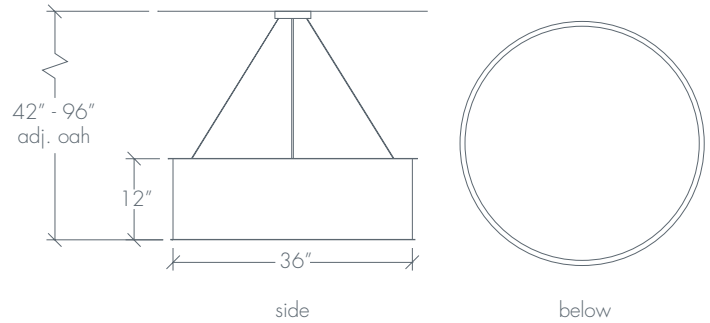

ULTRALIGHTS

CLARUS 14309