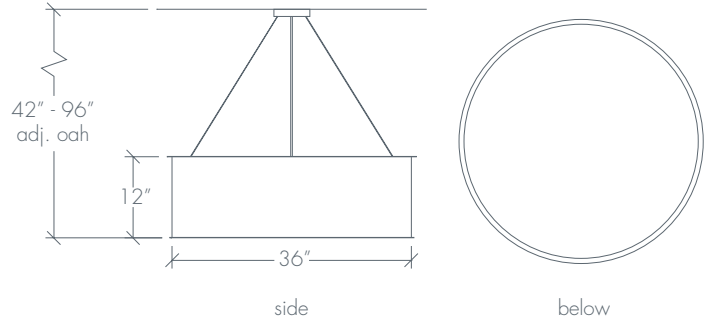

CLARUS 14307

Base Specifications:

24" dia x 6"h x 25" - 96" adj OAH

10: WRL - 4 x E26 - for LED retro 20W max ea

Retro Style Filament Bulb Recommended

Notes:

Stem or semi-flush mount available

Shown in: Squares / Empire Bronze

CLARUS 14307

Shown in: Cloverleaf / Chrome

ULTRALIGHTS

CLARUS 14309

Base Specifications:

36" dia x 12" h x 42" - 96" adj OAH
 10: WRL - 6 x E26 - for LED retro 20W max ea
 Retro Style Filament Bulb Recommended