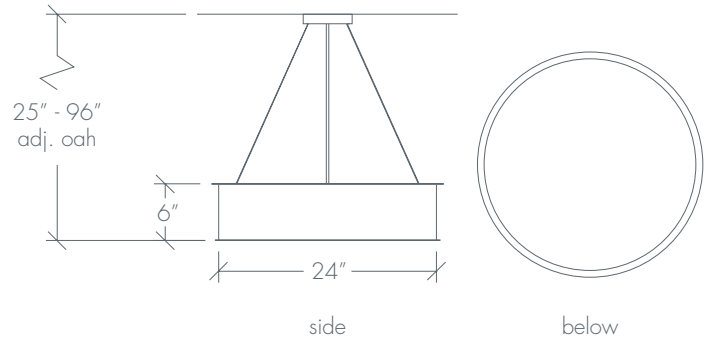

ULTRALIGHTS

CLARUS 14307