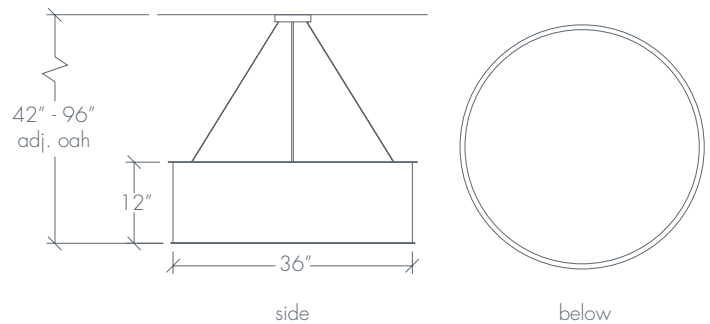

Shown in: Squares / Black

CLARUS 14309