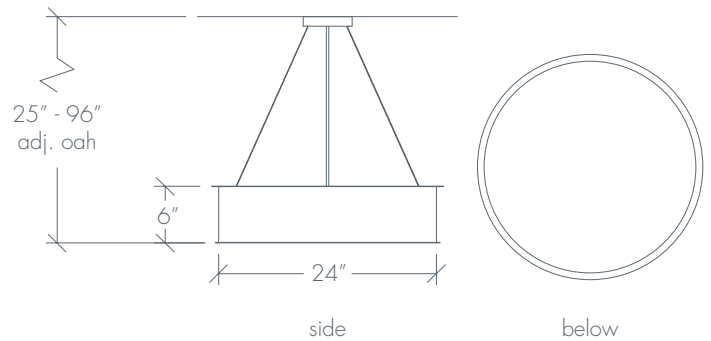

CLARUS 14307

Base Specifications:

24" dia x 6"h x 25" - 96" adj OAH

10: WRL - 4 x E26 - for LED retro 20W max ea

Retro Style Filament Bulb Recommended

Notes:

Stem or semi-flush mount available

Shown in: Squares / Empire Bronze

CLARUS 14307

Shown in: Cloverleaf / Chrome

ULTRALIGHTS

CLARUS 14309

Base Specifications:

36" dia x 12" h x 42" - 96" adj OAH
 10: WRL - 6 x E26 - for LED retro 20W max ea
 Retro Style Filament Bulb Recommended