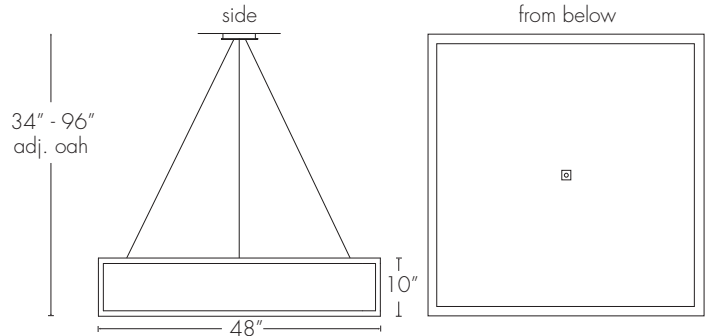

TAMBOUR 13225-48

Base Specifications:

48"square x 10"h x 34" - 96"adj OAH
10: WRL - 8 x E26 - for LED retro 20W max ea
Opal Acrylic Diffuser

Notes:

Stem or semi-flush mount available

13225-48				
MODEL	FINISH	DIFFUSER	LAMPING	VOLTAGE

Note of Modifications

BA - Bronze Age
BK - Black
BP - Black Pearl
CB - Cast Bronze
CH - Chestnut
CR - Chrome
DI - Dark Iron
EB - Empire Bronze
MB - Medieval Bronze
NB - New Brass
SB - Smokey Brass
SP - Satin Pewter
SS - Smoked Silver

OA - Opal Acrylic
PREMIUM
CO - Caramel Onyx
FA - Faux Alabaster
TS - Tea Stained
WS - White Swirl
BB - Bay Blue
MP - Majestic Purple
SG - Savannah Green
SO - Sunrise Orange
SR - Sunset Red

03: Incan - 8 x E26 - 60W max ea
04: LED - 44.4W
(Non-Dim or Dim w/ 0-10V Dim system)
6960 Lumens
10: WRL - 8 x E26 - for LED Retro
20W max ea

03: 120V
04: Universal
10: 120V

COLOR TEMPERATURE

- ☐ 3000K (Standard)
- ☐ 2700K
- ☐ 3500K
- ☐ 4000K

Project Name

Specifier Name
Specifier Location

Quantity