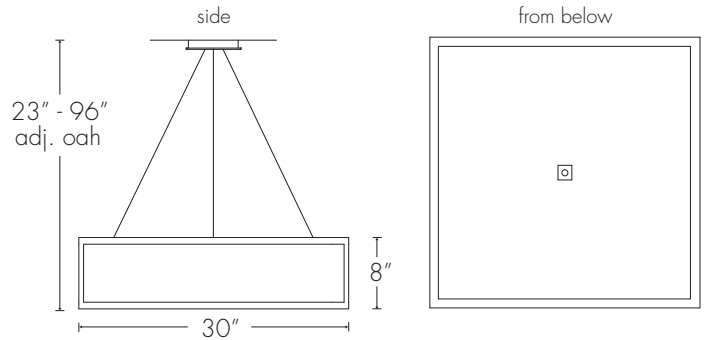

TAMBOUR 13225-30

Base Specifications:

30"square x 8"h x 23" - 96"adj OAH
10: WRL - 4 x E26 - for LED retro 20W max ea
Opal Acrylic Diffuser

Notes:

Stem or semi-flush mount available

13225-30				
MODEL	FINISH	DIFFUSER	LAMPING	VOLTAGE

Note of Modifications

BA - Bronze Age
BK - Black
BP - Black Pearl
CB - Cast Bronze
CH - Chestnut
CR - Chrome
DI - Dark Iron
EB - Empire Bronze
MB - Medieval Bronze
NB - New Brass
SB - Smokey Brass
SP - Satin Pewter
SS - Smoked Silver

OA - Opal Acrylic
PREMIUM
CO - Caramel Onyx
FA - Faux Alabaster
TS - Tea Stained
WS - White Swirl
BB - Bay Blue
MP - Majestic Purple
SG - Savannah Green
SO - Sunrise Orange
SR - Sunset Red

03: Incan - 4 x E26 - 60W max ea
04: LED - 25W
(Non-Dim or Dim w/ 0-10V Dim system)
3850 Lumens
10: WRL - 4 x E26 - for LED Retro
20W max ea

03: 120V
04: Universal
10: 120V

COLOR TEMPERATURE

- ☐ 3000K (Standard)
- ☐ 2700K
- ☐ 3500K
- ☐ 4000K

Project Name	Specifier Name Specifier Location	Quantity