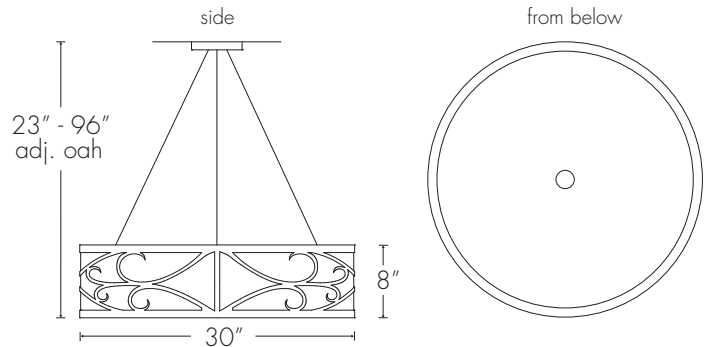

TAMBOUR 13224-30

Base Specifications:

30" dia x 8"h x 23" - 96" adj OAH
10: WRL - 4 x E26 - for LED retro 20W max ea
Opal Acrylic Diffuser

Notes:

Stem or semi-flush mount available
Shown in: Black / Faux Alabaster

13224-30				
MODEL	FINISH	DIFFUSER	LAMPING	VOLTAGE

Note of Modifications

BA - Bronze Age
BK - Black
BP - Black Pearl
CB - Cast Bronze
CH - Chestnut
CR - Chrome
DI - Dark Iron
EB - Empire Bronze
MB - Medieval Bronze
NB - New Brass
SB - Smokey Brass
SP - Satin Pewter
SS - Smoked Silver

OA - Opal Acrylic
PREMIUM
CO - Caramel Onyx
FA - Faux Alabaster
TS - Tea Stained
WS - White Swirl
BB - Bay Blue
MP - Majestic Purple
SG - Savannah Green
SO - Sunrise Orange
SR - Sunset Red

03: Incan - 4 x E26 - 60W max ea
04: LED - 25W
(Non-Dim or Dim w/ 0-10V Dim system)
3850 Lumens
10: WRL - 4 x E26 - for LED Retro
20W max ea

03: 120V
04: Universal
10: 120V

COLOR TEMPERATURE

- ☐ 3000K (Standard)
- ☐ 2700K
- ☐ 3500K
- ☐ 4000K

Project Name

Specifier Name
Specifier Location

Quantity