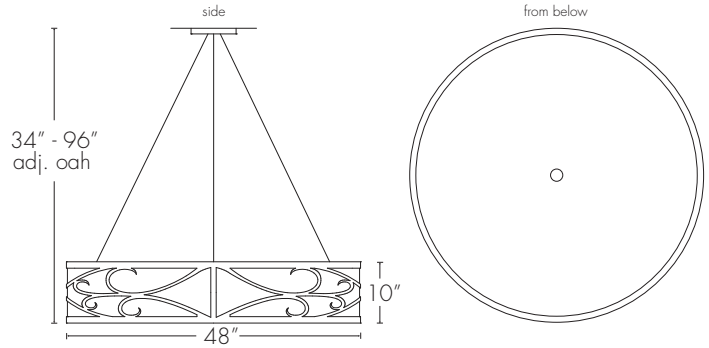

TAMBOUR 13224-48

Base Specifications:

48" dia x 10"h x 34" - 96" adj OAH
10: WRL - 8 x E26 - for LED retro 20W max ea
Opal Acrylic Diffuser

Notes:

Stem or semi-flush mount available
Shown in: Black / Faux Alabaster

13224-48				
MODEL	FINISH	DIFFUSER	LAMPING	VOLTAGE

Note of Modifications

BA - Bronze Age
BK - Black
BP - Black Pearl
CB - Cast Bronze
CH - Chestnut
CR - Chrome
DI - Dark Iron
EB - Empire Bronze
MB - Medieval Bronze
NB - New Brass
SB - Smokey Brass
SP - Satin Pewter
SS - Smoked Silver

OA - Opal Acrylic
PREMIUM
CO - Caramel Onyx
FA - Faux Alabaster
TS - Tea Stained
WS - White Swirl
BB - Bay Blue
MP - Majestic Purple
SG - Savannah Green
SO - Sunrise Orange
SR - Sunset Red

03: Incan - 8 x E26 - 60W max ea
04: LED - 44.4W
(Non-Dim or Dim w/ 0-10V Dim system)
6960 Lumens
10: WRL - 8 x E26 - for LED Retro
20W max ea

03: 120V
04: Universal
10: 120V

COLOR TEMPERATURE

- ☐ 3000K (Standard)
- ☐ 2700K
- ☐ 3500K
- ☐ 4000K

Project Name	Specifier Name Specifier Location	Quantity