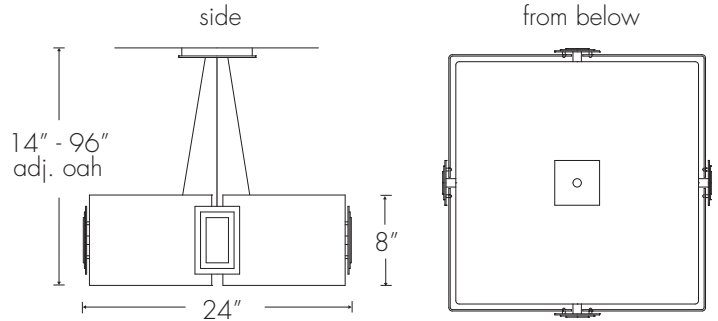

GENESIS 11209-24

Base Specifications:

24"square x 8"h x 14" - 96"adj OAH
10: WRL - 4 x E26 - for LED retro 20W max ea
Opal Acrylic Diffuser

Notes:

Stem or semi-flush mount available

11209-24				
MODEL	FINISH	DIFFUSER	LAMPING	VOLTAGE

Note of Modifications

- BA - Bronze Age
- BK - Black
- BP - Black Pearl
- CB - Cast Bronze
- CH - Chestnut
- CR - Chrome
- DI - Dark Iron
- EB - Empire Bronze
- MB - Medieval Bronze
- NB - New Brass
- SB - Smokey Brass
- SP - Satin Pewter
- SS - Smoked Silver

- PREMIUM
- ANI - Ancient Iron

- OA - Opal Acrylic
- PREMIUM
- CO - Caramel Onyx
- FA - Faux Alabaster
- TS - Tea Stained
- WS - White Swirl

- 03: Incan - 4 x E26 - 60W max ea
- 04: LED - 25W
  (Non-Dim or Dim w/ 0-10V Dim system)
  3850 Lumens
- 10: WRL - 4 x E26 - for LED Retro
  20W max ea

- 03: 120V
- 04: Universal
- 10: 120V

COLOR TEMPERATURE

- ☐ 3000K (Standard)
- ☐ 2700K
- ☐ 3500K
- ☐ 4000K

Project Name	Specifier Name Specifier Location	Quantity