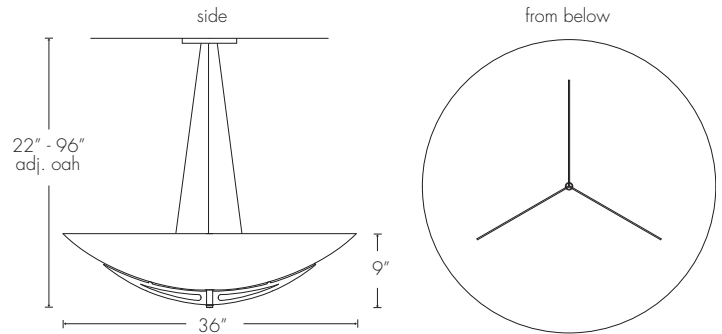

COMPASS 11203-36

Base Specifications:

36" dia x 9"d x 22" - 96" adj OAH
10: WRL - 8 x E26 - for LED retro 20W max ea
Opal Acrylic Diffuser

Notes:

Stem or semi-flush mount available

11203-36	-		-		-		-	
MODEL		FINISH		DIFFUSER		LAMPING		VOLTAGE

Note of Modifications

- BA - Bronze Age
- BK - Black
- BP - Black Pearl
- CB - Cast Bronze
- CH - Chestnut
- CR - Chrome
- DI - Dark Iron
- EB - Empire Bronze
- MB - Medieval Bronze
- NB - New Brass
- SB - Smokey Brass
- SP - Satin Pewter
- SS - Smoked Silver

- PREMIUM
- ANI - Ancient Iron

- OA - Opal Acrylic
- PREMIUM
- CO - Caramel Onyx
- FA - Faux Alabaster
- TS - Tea Stained
- WS - White Swirl

- 03: Incan - 8 x E26 - 60W max ea
- 04: LED - 44.4W
  (Non-Dim or Dim w/ 0-10V Dim system)
  6960 Lumens
- 10: WRL - 8 x E26 - for LED Retro
  20W max ea

- 03: 120V
- 04: Universal
- 10: 120V

COLOR TEMPERATURE

- ☐ 3000K (Standard)
- ☐ 2700K
- ☐ 3500K
- ☐ 4000K

Project Name

Specifier Name
Specifier Location

Quantity