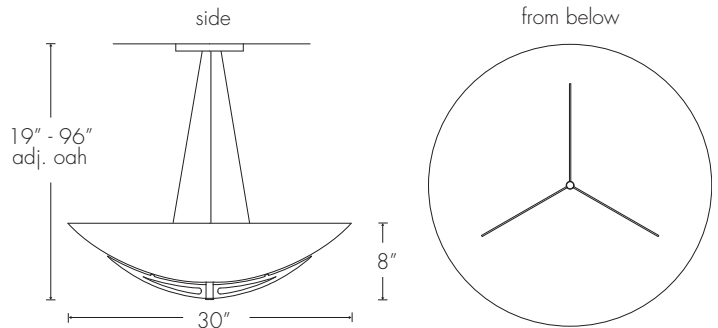

COMPASS 11203-30

Base Specifications:

30" dia x 8" d x 19" - 96" adj OAH
10: WRL - 4 x E26 - for LED retro 20W max ea
Opal Acrylic Diffuser

Notes:

Stem or semi-flush mount available

11203-30	-		-		-		-	
MODEL		FINISH		DIFFUSER		LAMPING		VOLTAGE

Note of Modifications

- BA - Bronze Age
- BK - Black
- BP - Black Pearl
- CB - Cast Bronze
- CH - Chestnut
- CR - Chrome
- DI - Dark Iron
- EB - Empire Bronze
- MB - Medieval Bronze
- NB - New Brass
- SB - Smokey Brass
- SP - Satin Pewter
- SS - Smoked Silver

- PREMIUM
- ANI - Ancient Iron

- OA - Opal Acrylic
- PREMIUM
- CO - Caramel Onyx
- FA - Faux Alabaster
- TS - Tea Stained
- WS - White Swirl

- 03: Incan - 4 x E26 - 60W max ea
- 04: LED - 25W
  (Non-Dim or Dim w/ 0-10V Dim system)
  3850 Lumens
- 10: WRL - 4 x E26 - for LED Retro
  20W max ea

- 03: 120V
- 04: Universal
- 10: 120V

COLOR TEMPERATURE

- ☐ 3000K (Standard)
- ☐ 2700K
- ☐ 3500K
- ☐ 4000K

Project Name

Specifier Name
Specifier Location

Quantity