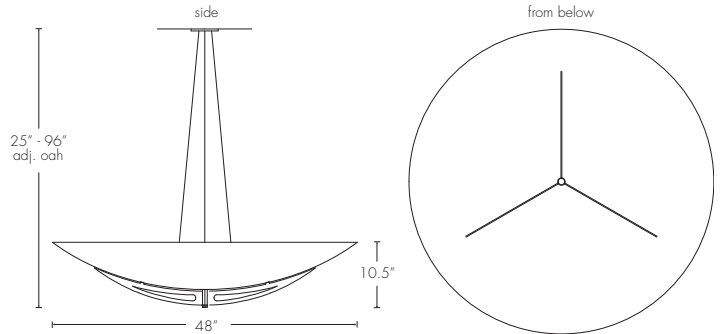

COMPASS 11203-48

Base Specifications:

48" dia x 10.5" d x 25" - 96" adj OAH
10: WRL - 8 x E26 - for LED retro 20W max ea
Opal Acrylic Diffuser

Notes:

Stem or semi-flush mount available

11203-48				
MODEL	FINISH	DIFFUSER	LAMPING	VOLTAGE

Note of Modifications

- BA - Bronze Age
- BK - Black
- BP - Black Pearl
- CB - Cast Bronze
- CH - Chestnut
- CR - Chrome
- DI - Dark Iron
- EB - Empire Bronze
- MB - Medieval Bronze
- NB - New Brass
- SB - Smokey Brass
- SP - Satin Pewter
- SS - Smoked Silver

- PREMIUM
- ANI - Ancient Iron

- OA - Opal Acrylic
- PREMIUM
- CO - Caramel Onyx
- FA - Faux Alabaster
- TS - Tea Stained
- WS - White Swirl

- 03: Incan - 8 x E26 - 60W max ea
- 04: LED - 44.4W
  (Non-Dim or Dim w/ 0-10V Dim system)
  6960 Lumens
- 10: WRL - 8 x E26 - for LED Retro
  20W max ea

- 03: 120V
- 04: Universal
- 10: 120V

COLOR TEMPERATURE

- ☐ 3000K (Standard)
- ☐ 2700K
- ☐ 3500K
- ☐ 4000K

Project Name	Specifier Name Specifier Location	Quantity