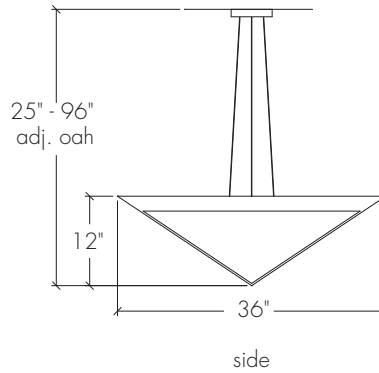

Project Name

Specifier Name
Specifier Location

Quantity

PROFILES 11201-24

Base Specifications:

24"square x 8"h x 17" - 96"adj OAH
 10: WRL - 4 x E26 - for LED retro 20W max ea
 Opal Acrylic Diffuser

Notes:

Stem or semi-flush mount available

ULTRALIGHTS

below

PROFILES 11201-36

Base Specifications:

36"square x 12"h x 25" - 96"adj OAH
 10: WRL - 8 x E26 - for LED retro 20W max ea
 Opal Acrylic Diffuser

Notes:

Stem or semi-flush mount available

| | | | | | | | | |
|-----------------|---|---------------|---|-----------------|---|----------------|---|----------------|
| 11201-36 | - | | - | | - | | - | |
| MODEL | | FINISH | | DIFFUSER | | LAMPING | | VOLTAGE |