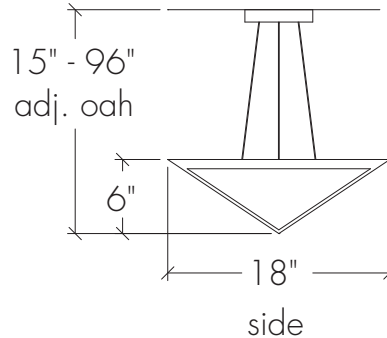

ULTRALIGHTS

below

PROFILES 11201-18

Base Specifications:

18"square x 6"h x 15" - 96"adj OAH
10: WRL - 2 x E26 - for LED retro 20W max ea
Opal Acrylic Diffuser

Notes:

Stem or semi-flush mount available

| | | | | |
|----------|--------|----------|---------|---------|
| 11201-18 | | | | |
| MODEL | FINISH | DIFFUSER | LAMPING | VOLTAGE |

Project Name

Specifier Name
Specifier Location

Quantity

PROFILES 11201-24

Base Specifications:

24"square x 8"h x 17" - 96"adj OAH
 10: WRL - 4 x E26 - for LED retro 20W max ea
 Opal Acrylic Diffuser

Notes:

Stem or semi-flush mount available

ULTRALIGHTS

below

PROFILES 11201-36

Base Specifications:

36"square x 12"h x 25" - 96"adj OAH
 10: WRL - 8 x E26 - for LED retro 20W max ea
 Opal Acrylic Diffuser

Notes:

Stem or semi-flush mount available

| | | | | | | | | |
|-----------------|---|---------------|---|-----------------|---|----------------|---|----------------|
| 11201-36 | - | | - | | - | | - | |
| MODEL | | FINISH | | DIFFUSER | | LAMPING | | VOLTAGE |