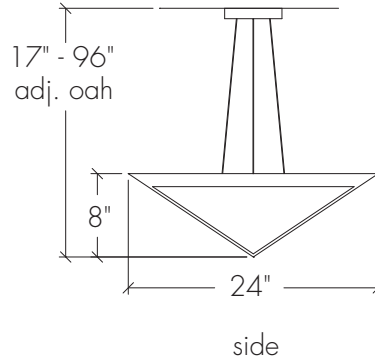

ULTRALIGHTS

below

PROFILES 11201-18

Base Specifications:

18"square x 6"h x 15" - 96"adj OAH
10: WRL - 2 x E26 - for LED retro 20W max ea
Opal Acrylic Diffuser

Notes:

Stem or semi-flush mount available

| | | | | |
|----------|--------|----------|---------|---------|
| 11201-18 | | | | |
| MODEL | FINISH | DIFFUSER | LAMPING | VOLTAGE |

Project Name

Specifier Name
Specifier Location

Quantity

PROFILES 11201-24

Base Specifications:

24"square x 8"h x 17" - 96"adj OAH
 10: WRL - 4 x E26 - for LED retro 20W max ea
 Opal Acrylic Diffuser

Notes:

Stem or semi-flush mount available

ULTRALIGHTS

below

PROFILES 11201-36

Base Specifications:

36"square x 12"h x 25" - 96"adj OAH
 10: WRL - 8 x E26 - for LED retro 20W max ea
 Opal Acrylic Diffuser

Notes:

Stem or semi-flush mount available

| | | | | | | | | |
|-----------------|---|---------------|---|-----------------|---|----------------|---|----------------|
| 11201-36 | - | | - | | - | | - | |
| MODEL | | FINISH | | DIFFUSER | | LAMPING | | VOLTAGE |