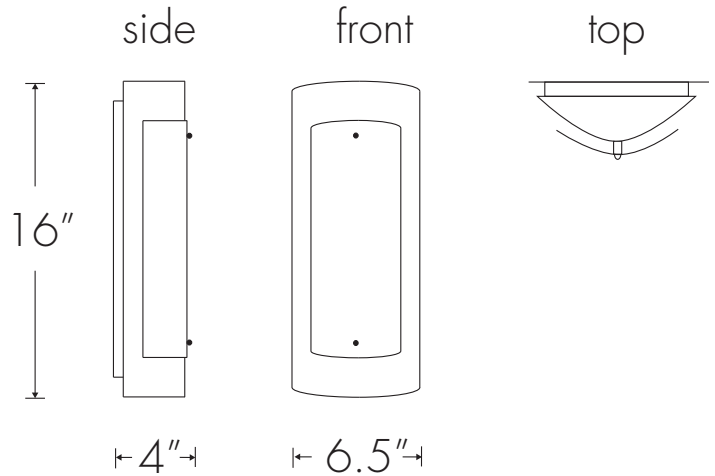

ULTRALIGHTS

LUZ AZUL 11196L16

Base Specifications:

16"h x 6.5"w x 4"d

10: WRL - 1 x E26 - for LED retro 20W max (T-10)

ADA

Notes:

01: Wet Loc option is 5" deep

20"h x 6.5"w x 4"d
 10: WRL - 2 x E26 - for LED retro
 20W max ea (T-10)
 ADA

Notes:

01: Wet Loc option is 5" deep
 Dark Sky friendly available

1196L20			
MODEL	FINISH	LAMPING	VOLTAGE

Note of Modifications