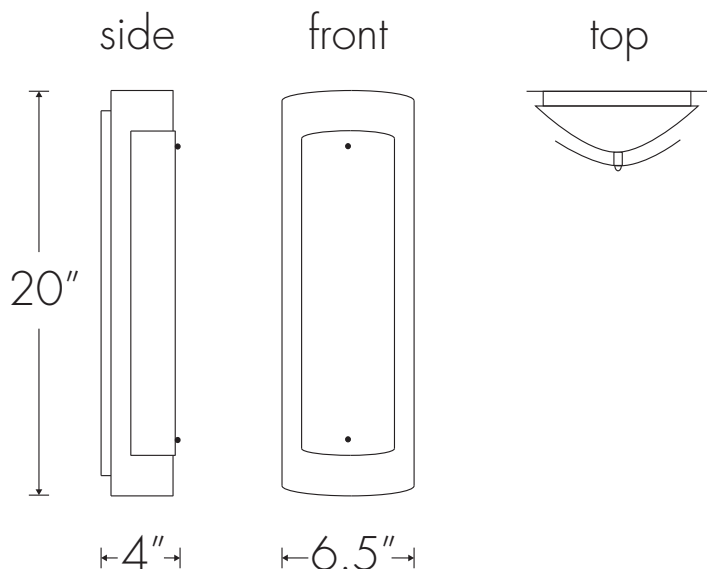

LUZ AZUL 1196L20

Base Specifications:

20"h x 6.5"w x 4"d
10: WRL - 2 x E26 - for LED retro
20W max ea (T-10)
ADA

Notes:

01: Wet Loc option is 5" deep
Dark Sky friendly available

1196L20			
MODEL	FINISH	LAMPING	VOLTAGE

Note of Modifications

- BA - Bronze Age
- BK - Black
- BP - Black Pearl
- CB - Cast Bronze
- CH - Chestnut
- CR - Chrome
- DI - Dark Iron
- EB - Empire Bronze
- MB - Medieval Bronze
- NB - New Brass
- SB - Smokey Brass
- SP - Satin Pewter
- SS - Smoked Silver

1. PREMIUM
2. ANI - Ancient Iron
   - BCP - Burled Copper
   - RCU - Raw Copper Unfinished

- 01: Wet Loc - Incan - 2 x E26
  60W max (Non-ADA)
- 02: Wet Loc - LED - 8.4W
  (Std Phase Dim) - 1181 Lumens
- 03: Incan - 2 x E26 - 60W max
- 04: LED - 7.4W
  (Non-Dim or Dim w/ 0-10V Dim system)
  1160 Lumens
- 10: WRL - 2 x E26 - for LED Retro
  20W max (T-10)

- 01: 120V
- 02: 120V
- 03: 120V
- 04: Universal
- 10: 120V

COLOR TEMPERATURE

- ☐ 3000K (Standard)
- ☐ 2700K
- ☐ 3500K
- ☐ 4000K

Project Name	Specifier Name Specifier Location	Quantity