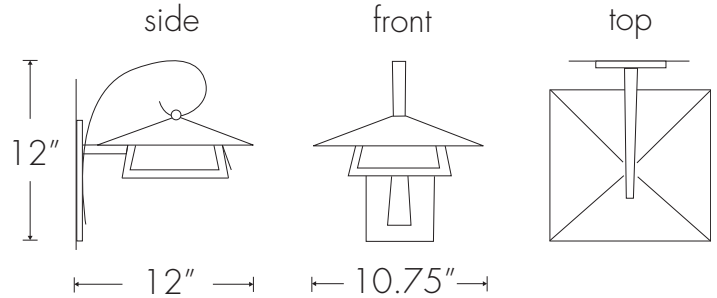

PROFILES 0698

Base Specifications:

17"h x 16"w x 18"d

02: Wet Loc - LED - 13W (Std Phase Dim)

Opal Acrylic Diffuser

0698				
MODEL	FINISH	DIFFUSER	LAMPING	VOLTAGE

Note of Modifications

- BA - Bronze Age
- BK - Black
- BP - Black Pearl
- CB - Cast Bronze
- CH - Chestnut
- CR - Chrome
- DI - Dark Iron
- EB - Empire Bronze
- MB - Medieval Bronze
- NB - New Brass
- SB - Smokey Brass
- SP - Satin Pewter
- SS - Smoked Silver

OA - Opal

02: Wet Loc - LED - 8.4W
(Dim w/ std phase dim) - 1181 Lumens

02: 120V

COLOR TEMPERATURE

- 3000K (Standard)
- 2700K
- 3500K
- 4000K

Project Name

Specifier Name
Specifier Location

Quantity

PROFILES 0699

Base Specifications:

12"h x 10.75"w x 12"d

02: Wet Loc - LED - 13W (Std Phase Dim)

Opal Acrylic Diffuser

0699	-		-		-		-	
MODEL		FINISH		DIFFUSER		LAMPING		VOLTAGE

Note of Modifications

- BA - Bronze Age
- BK - Black
- BP - Black Pearl
- CB - Cast Bronze
- CH - Chestnut
- CR - Chrome
- DI - Dark Iron
- EB - Empire Bronze
- MB - Medieval Bronze
- NB - New Brass
- SB - Smokey Brass
- SP - Satin Pewter
- SS - Smoked Silver