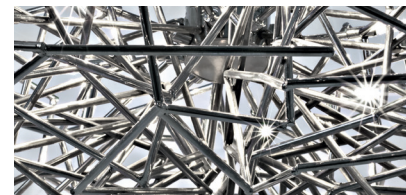

Etoile, Twinkling in an *indoor Sky*.

design Christian Lava
terzani.com

Type		suspension
Materials		metal
Finishes		Code
Nickel		0P01S E7 C8

Etoile's intricate network of intersecting nickel lines recalls constellations in a clear night sky. Strategically placed bulbs cast a starry light, twinkling as viewers move around the pendant. Through projecting these complex patterns throughout the room, Etoile casts a heavenly glow in any space. Design Christian Lava.

Light Source |

Body |

Canopy |