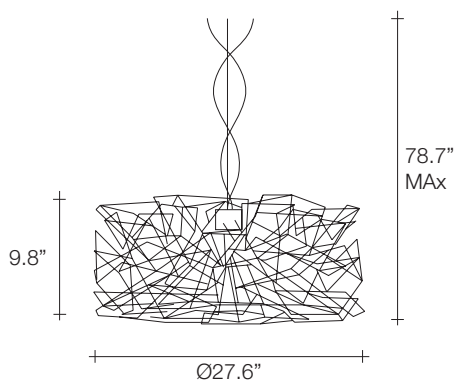

Etoile, Twinkling in an *indoor Sky*.

design Christian Lava
terzani.com

Type		suspension
Materials		metal
Finishes		Code
Nickel		0P01S E7 C8

Etoile's intricate network of intersecting nickel lines recalls constellations in a clear night sky. Strategically placed bulbs cast a starry light, twinkling as viewers move around the pendant. Through projecting these complex patterns throughout the room, Etoile casts a heavenly glow in any space. Design Christian Lava.

Light Source |

Body |

Canopy |