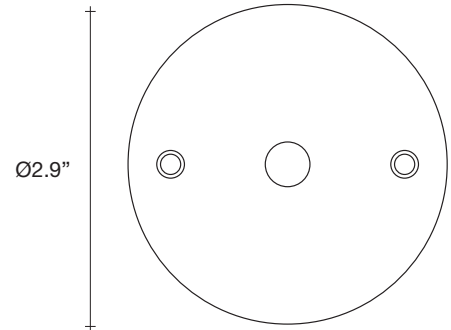

Used for centuries as the tool to both teach and communicate mathematics, the abacus was found in one form or another across the ancient world. At Terzani, we saw the beauty in the abacus' mathematical purity and clean, functional design. In the hands of Terzani's craftsmen, we've turned this inspiration into a new collection of modular pendant lamps whose flexibility allows for complex and beautiful configurations. Each module, or strand, of Abacus contains a custom set of round, hand-blown opal glass which emit a soft and uniform light. And, as the original abacus was used to calculate everything from simple addition to complex formulas, we've retained the same scalability. Due to its customization, our Abacus light is just as suitable in a home as a commercial space, and its almost infinite configurations makes sure you always come up with the right solution.

4