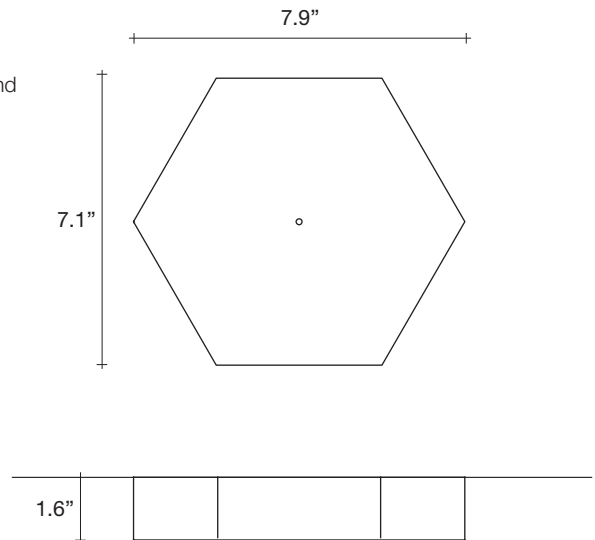

Integrated Led |
120V ~ 50/60Hz

Canopy |

- LED integrated
  3.6W 3000K
  540 lm
- Dimmable with 0-10V and
  PWM systems only
  Dali system on request