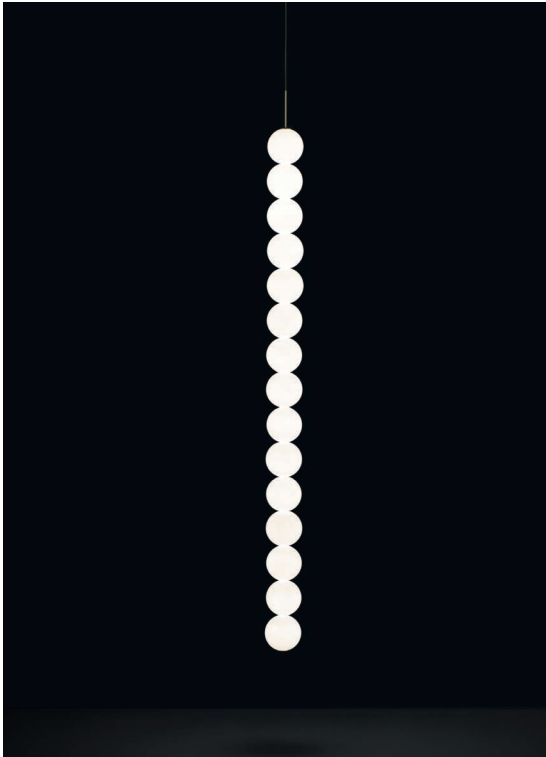

Abacus, multiplying *luminescence*.

design Draw
terzani.com