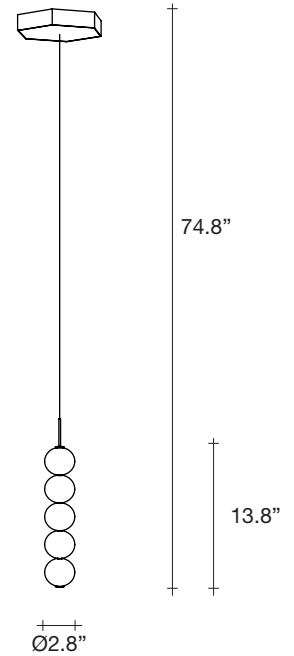

Abacus, multiplying *luminescence*.

design Draw
terzani.com

Body |

Type |
Pendant

Materials |
Brass and Satin white glass

Finishes | Code

-  White canopy/Brass
OV011S E8 A3
-  Brass canopy/Brass
OV011S M3 A3