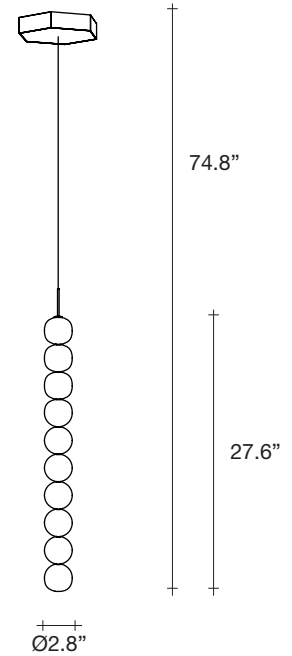

Abacus, multiplying *luminescence*.

design Draw
terzani.com

TERZANI
LA LUCE PENSATA

Body |

Type |
Pendant

Materials |
Brass and Satin white glass

Finishes | Code

-  White canopy/Brass
OV012S E8 A3
-  Brass canopy/Brass
OV012S M3 A3