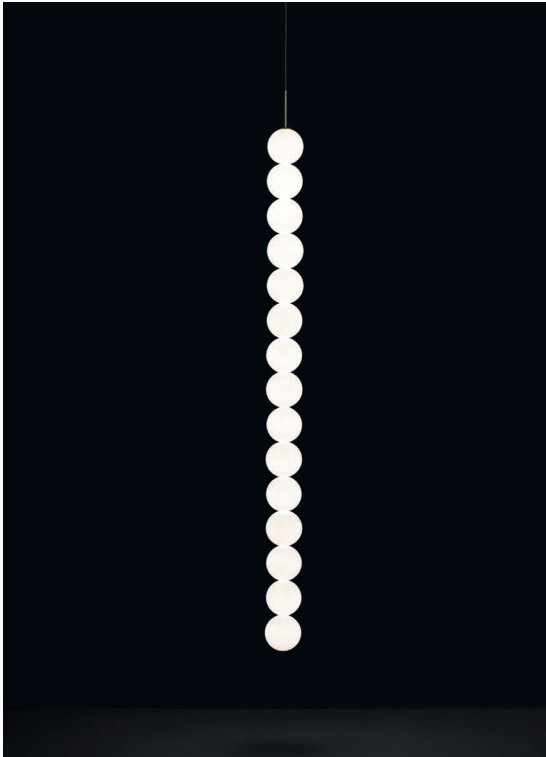

Abacus, multiplying *luminescence*.

design Draw
terzani.com

Body |

Type |
Pendant

Materials |
Brass and Satin white glass

Finishes | Code

White disc/Brass
OV013S E8 A3 KK