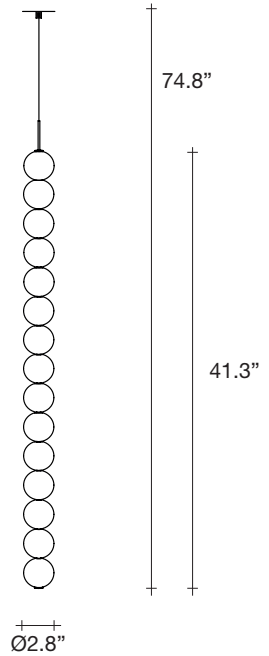

Integrated Led |
120V ~ 50/60Hz

LED integrated
10.8W 3000K
1620 lm

Disc |