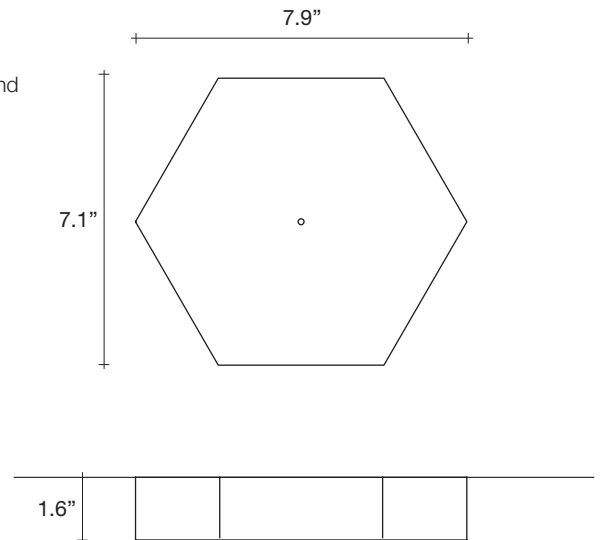

Used for centuries as the tool to both teach and communicate mathematics, the abacus was found in one form or another across the ancient world. At Terzani, we saw the beauty in the abacus' mathematical purity and clean, functional design. In the hands of Terzani's craftsmen, we've turned this inspiration into a new collection of modular pendant lamps whose flexibility allows for complex and beautiful configurations. Each module, or strand, of Abacus contains a custom set of round, hand-blown opal glass which emit a soft and uniform light. And, as the original abacus was used to calculate everything from simple addition to complex formulas, we've retained the same scalability. Due to its customization, our Abacus light is just as suitable in a home as a commercial space, and its almost infinite configurations makes sure you always come up with the right solution.

7.5