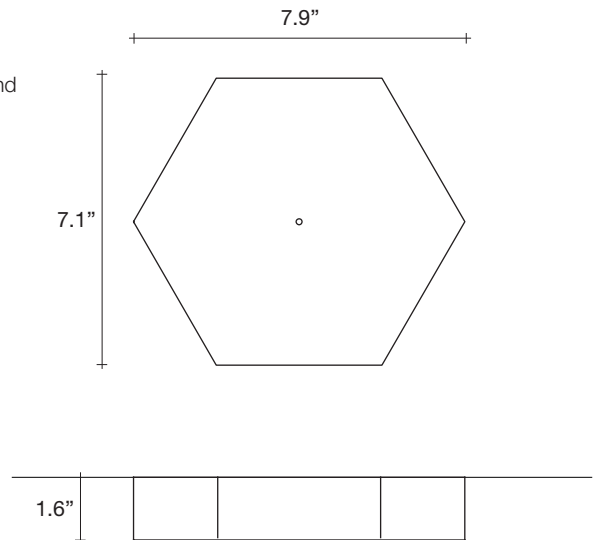

Integrated Led |
120V ~ 50/60Hz

Canopy |

- LED integrated
  10.8W 3000K
  1620 lm
- Dimmable with 0-10V and
  PWM systems only
  Dali system on request