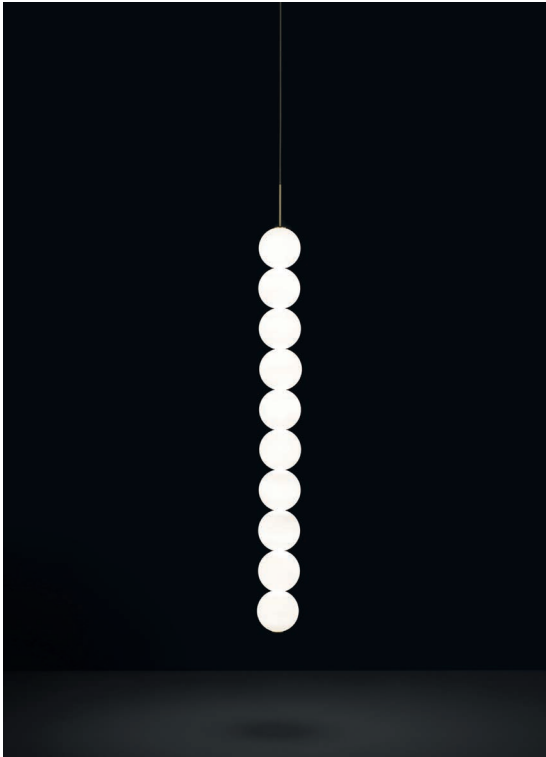

Abacus, multiplying *luminescence*.

design Draw
terzani.com

Body |

Type |
Pendant

Materials |
Brass and Satin white glass

Finishes | Code

-  White canopy/Brass
OV011S E8 A3
-  Brass canopy/Brass
OV011S M3 A3

LED integrated
3.6W 3000K
540 lm

Disc |

Used for centuries as the tool to both teach and communicate mathematics, the abacus was found in one form or another across the ancient world. At Terzani, we saw the beauty in the abacus' mathematical purity and clean, functional design. In the hands of Terzani's craftsmen, we've turned this inspiration into a new collection of modular pendant lamps whose flexibility allows for complex and beautiful configurations. Each module, or strand, of Abacus contains a custom set of round, hand-blown opal glass which emit a soft and uniform light. And, as the original abacus was used to calculate everything from simple addition to complex formulas, we've retained the same scalability. Due to its customization, our Abacus light is just as suitable in a home as a commercial space, and its almost infinite configurations makes sure you always come up with the right solution.

2.9

illuminations

425 Peachtree Hills Ave. NE #3 Atlanta, GA 30305
404.876.1064 sales@illumco.com

Abacus, multiplying *luminescence*.

design Draw
terzani.com

Body |

Type |
Pendant

Materials |
Brass and Satin white glass