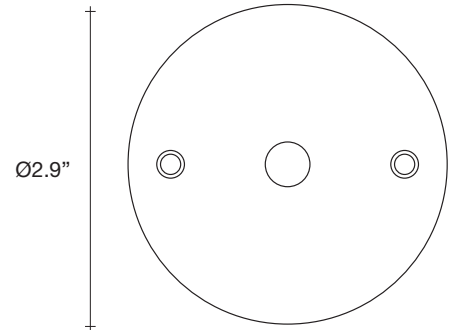

Used for centuries as the tool to both teach and communicate mathematics, the abacus was found in one form or another across the ancient world. At Terzani, we saw the beauty in the abacus' mathematical purity and clean, functional design. In the hands of Terzani's craftsmen, we've turned this inspiration into a new collection of modular pendant lamps whose flexibility allows for complex and beautiful configurations. Each module, or strand, of Abacus contains a custom set of round, hand-blown opal glass which emit a soft and uniform light. And, as the original abacus was used to calculate everything from simple addition to complex formulas, we've retained the same scalability. Due to its customization, our Abacus light is just as suitable in a home as a commercial space, and its almost infinite configurations makes sure you always come up with the right solution.