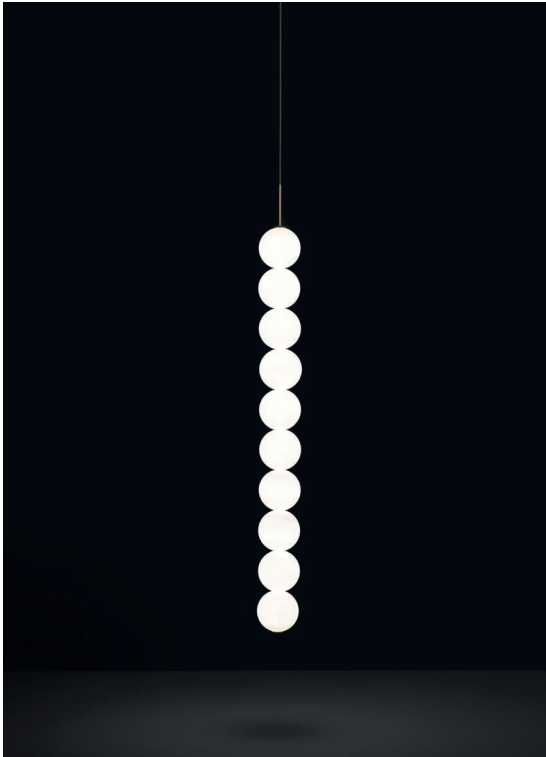

Abacus, multiplying *luminescence*.

design Draw
terzani.com

Body |

Type |
Pendant

Materials |
Brass and Satin white glass

Finishes | Code

-  White canopy/Brass
OV011S E8 A3
-  Brass canopy/Brass
OV011S M3 A3

Integrated Led |
120V ~ 50/60Hz

Canopy |

-  LED integrated
3.6W 3000K
540 lm
-  Dimmable with 0-10V and
PWM systems only
Dali system on request

Used for centuries as the tool to both teach and communicate mathematics, the abacus was found in one form or another across the ancient world. At Terzani, we saw the beauty in the abacus' mathematical purity and clean, functional design. In the hands of Terzani's craftsmen, we've turned this inspiration into a new collection of modular pendant lamps whose flexibility allows for complex and beautiful configurations. Each module, or strand, of Abacus contains a custom set of round, hand-blown opal glass which emit a soft and uniform light. And, as the original abacus was used to calculate everything from simple addition to complex formulas, we've retained the same scalability. Due to its customization, our Abacus light is just as suitable in a home as a commercial space, and its almost infinite configurations makes sure you always come up with the right solution.

Abacus, multiplying *luminescence*.

design Draw
terzani.com

TERZANI
LA LUCE PENSATA

Body |

Type |
Pendant

Materials |
Brass and Satin white glass

Finishes | Code

-  White canopy/Brass
OV012S E8 A3
-  Brass canopy/Brass
OV012S M3 A3