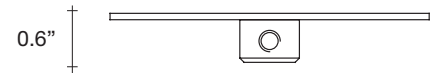

Used for centuries as the tool to both teach and communicate mathematics, the abacus was found in one form or another across the ancient world. At Terzani, we saw the beauty in the abacus' mathematical purity and clean, functional design. In the hands of Terzani's craftsmen, we've turned this inspiration into a new collection of modular pendant lamps whose flexibility allows for complex and beautiful configurations. Each module, or strand, of Abacus contains a custom set of round, hand-blown opal glass which emit a soft and uniform light. And, as the original abacus was used to calculate everything from simple addition to complex formulas, we've retained the same scalability. Due to its customization, our Abacus light is just as suitable in a home as a commercial space, and its almost infinite configurations makes sure you always come up with the right solution.

2.9

illuminations

425 Peachtree Hills Ave. NE #3 Atlanta, GA 30305
404.876.1064 sales@illumco.com