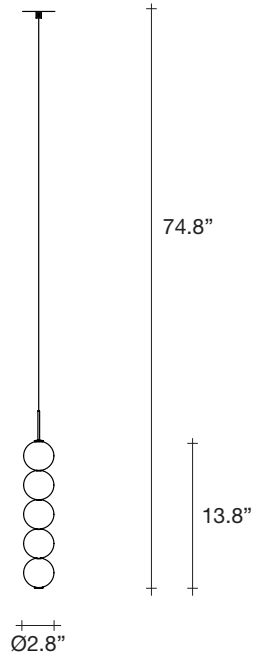

Integrated Led |
120V ~ 50/60Hz

LED integrated
3.6W 3000K
540 lm

Disc |