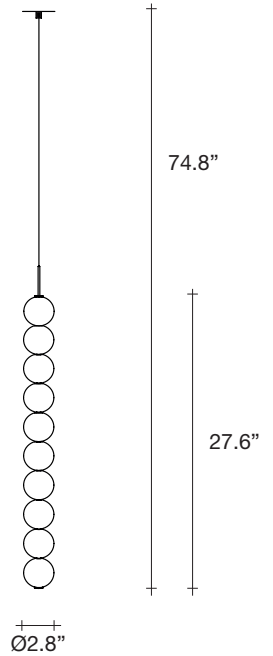

Integrated Led |
120V ~ 50/60Hz

LED integrated
7.2W 3000K
1080 lm

Disc |