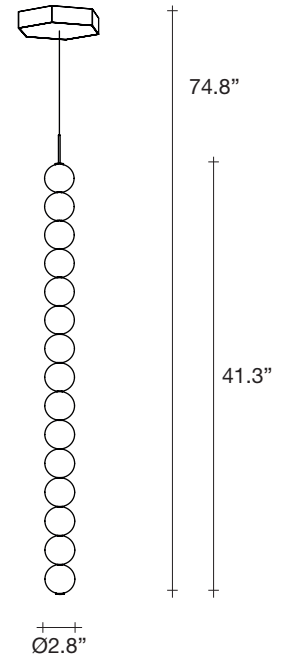

7.5

Abacus, multiplying *luminescence*.

design Draw
terzani.com

Body |

Type |
Pendant

Materials |
Brass and Satin white glass

Finishes | Code

-  White canopy/Brass
OV013S E8 A3
-  Brass canopy/Brass
OV013S M3 A3