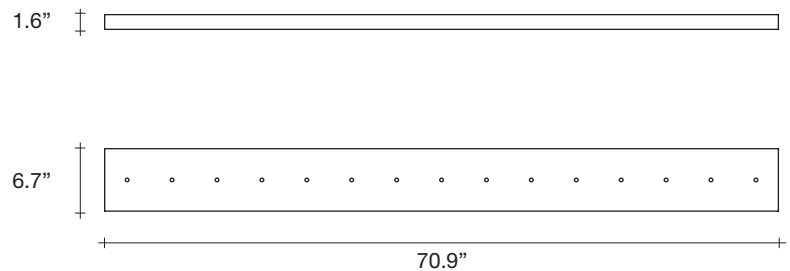

Finishes | Code

White canopy/Brass
OV15S E8 A3 115

Brass canopy/Brass
OV15S M3 A3 115

Canopy |

Integrated Led |

120V ~ 50/60Hz

LED integrated 3000K
7 x 3,6W
8 x 7,2W
12420lm

Dimmable with 0-10V and
PWM systems only
Dali system on request