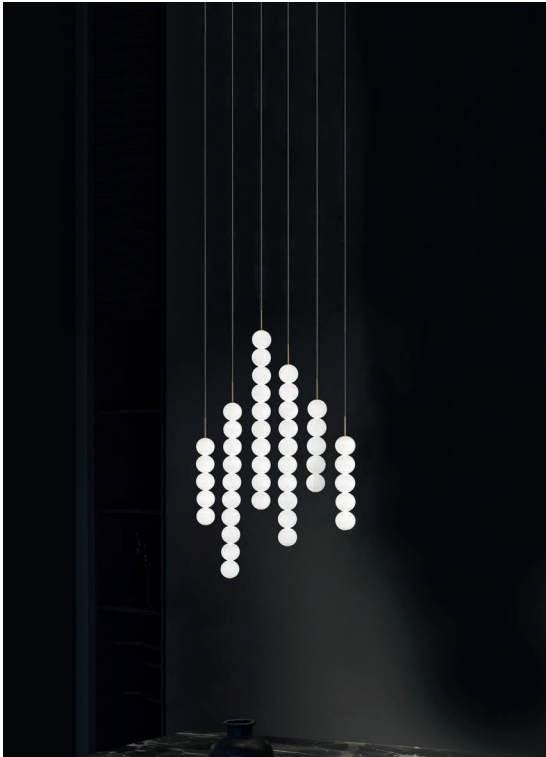

Abacus, multiplying *luminescence*.

design Draw
terzani.com

TERZANI
LA LUCE PENSATA

Body |

Type |
Suspension

Materials |
Brass and Satin white glass

Finishes | Code

White canopy/Brass
0V06S E8 A3 45

Brass canopy/Brass
0V06S M3 A3 45

Integrated Led |

120V ~ 50/60Hz

LED integrated 3000K
3 x 3,6W
3 x 7,2W
4860lm

Dimmable with 0-10V and
PWM systems only
Dali system on request

Canopy |

Used for centuries as the tool to both teach and communicate mathematics, the abacus was found in one form or another across the ancient world. At Terzani, we saw the beauty in the abacus' mathematical purity and clean, functional design. In the hands of Terzani's craftsmen, we've turned this inspiration into a new collection of modular pendant lamps whose flexibility allows for complex and beautiful configurations. Each module, or strand, of Abacus contains a custom set of round, hand-blown opal glass which emit a soft and uniform light. And, as the original abacus was used to calculate everything from simple addition to complex formulas, we've retained the same scalability. Due to its customization, our Abacus light is just as suitable in a home as a commercial space, and its almost infinite configurations makes sure you always come up with the right solution.