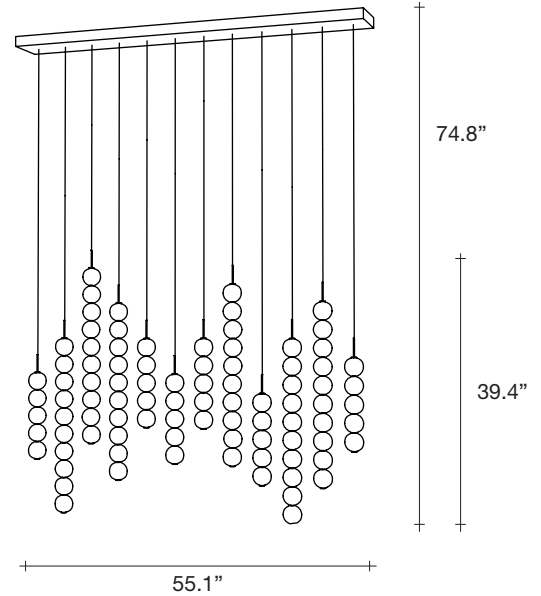

Body |

Integrated Led |
120V ~ 50/60Hz

- LED integrated 3000K
  6 x 3,6W
  6 x 7,2W
  9720lm
- Dimmable with 0-10V and
  PWM systems only
  Dali system on request

Canopy |