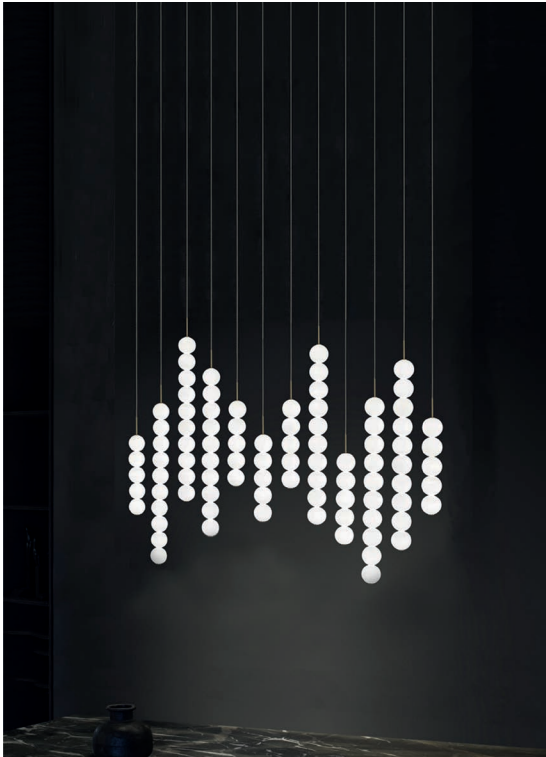

Abacus, multiplying *luminescence*.

design Draw
terzani.com