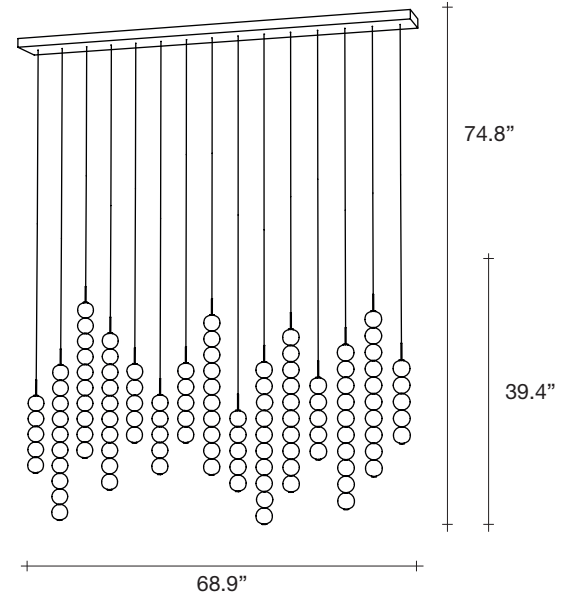

Finishes | Code

White canopy/Brass
OV15S E8 A3 115

Brass canopy/Brass
OV15S M3 A3 115