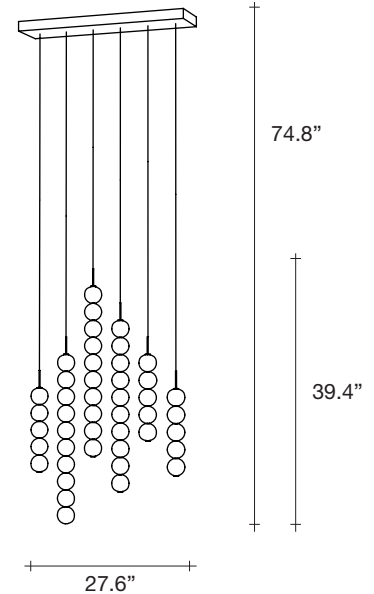

Integrated Led |

120V ~ 50/60Hz

LED integrated 3000K
3 x 3,6W
3 x 7,2W
4860lm

Dimmable with 0-10V and
PWM systems only
Dali system on request

Canopy |