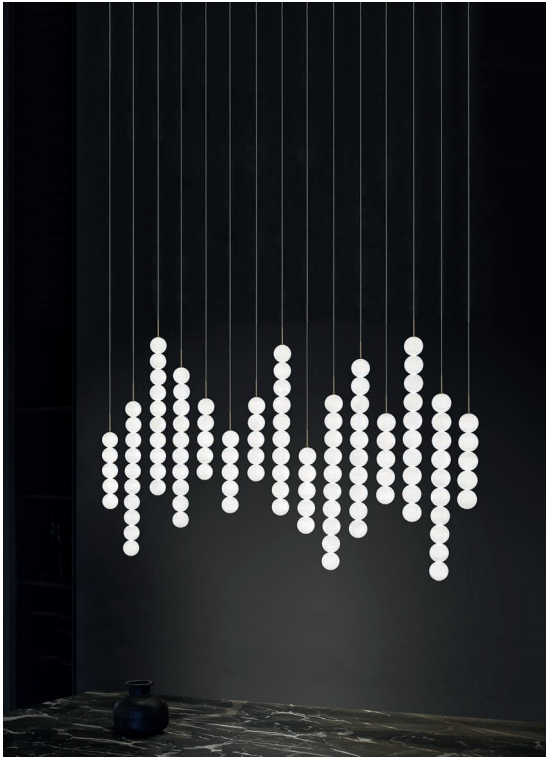

Abacus, multiplying *luminescence*.

design Draw
terzani.com

TERZANI
LA LUCE PENSATA