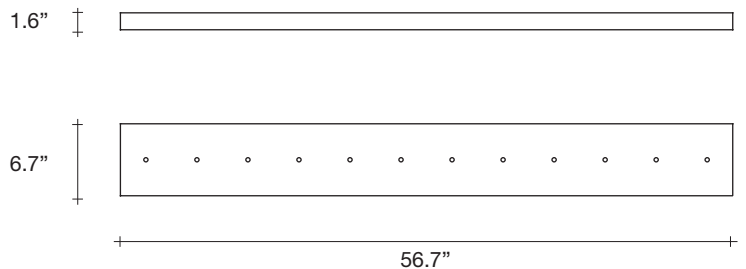

Used for centuries as the tool to both teach and communicate mathematics, the abacus was found in one form or another across the ancient world. At Terzani, we saw the beauty in the abacus' mathematical purity and clean, functional design. In the hands of Terzani's craftsmen, we've turned this inspiration into a new collection of modular pendant lamps whose flexibility allows for complex and beautiful configurations. Each module, or strand, of Abacus contains a custom set of round, hand-blown opal glass which emit a soft and uniform light. And, as the original abacus was used to calculate everything from simple addition to complex formulas, we've retained the same scalability. Due to its customization, our Abacus light is just as suitable in a home as a commercial space, and its almost infinite configurations makes sure you always come up with the right solution.