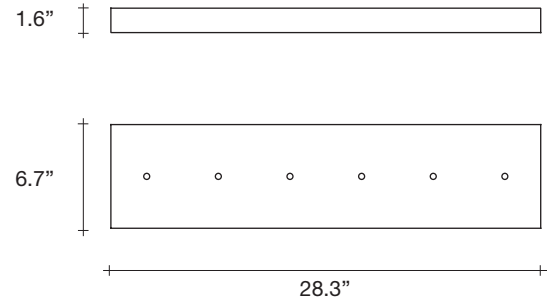

Brass canopy/Brass
0V06S M3 A3 45

Integrated Led |

120V ~ 50/60Hz

LED integrated 3000K
3 x 3,6W
3 x 7,2W
4860lm

Dimmable with 0-10V and
PWM systems only
Dali system on request

Canopy |

Used for centuries as the tool to both teach and communicate mathematics, the abacus was found in one form or another across the ancient world. At Terzani, we saw the beauty in the abacus' mathematical purity and clean, functional design. In the hands of Terzani's craftsmen, we've turned this inspiration into a new collection of modular pendant lamps whose flexibility allows for complex and beautiful configurations. Each module, or strand, of Abacus contains a custom set of round, hand-blown opal glass which emit a soft and uniform light. And, as the original abacus was used to calculate everything from simple addition to complex formulas, we've retained the same scalability. Due to its customization, our Abacus light is just as suitable in a home as a commercial space, and its almost infinite configurations makes sure you always come up with the right solution.