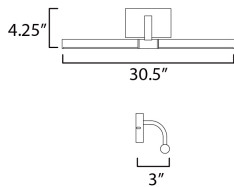

MEASUREMENTS

DIMENSION : 18.5" W x 4.25" H x 3" Ext
 MAX OAH : 3" W x 4.75" H
 HANGING WEIGHT : 2.42 lb

LAMPING

INPUT VOLTAGE : 120-277V
 LUMENS : 980 Rated (680 Del.)
 BULB : 14W LED PCB Integrated , 14W Total
 BULB INCLUDED : (Integrated)
 DIMMABLE : ELV or 0-10V
 CRI : 90 CRI
 COLOR_TEMP : 3000K
 LIGHTING_DIRECTION : Directional

MEASUREMENTS

DIMENSION : 30.5" W x 4.25" H x 3" Ext
 MAX OAH : 3" W x 4.75" H
 HANGING WEIGHT : 3.52 lb

LAMPING

INPUT VOLTAGE : 120-277V
 LUMENS : 1,260 Rated (900 Del.)
 BULB : 18W LED PCB Integrated , 18W Total
 BULB INCLUDED : (Integrated)
 DIMMABLE : ELV or 0-10V
 CRI : 90 CRI
 COLOR_TEMP : 3000K
 LIGHTING_DIRECTION : Directional