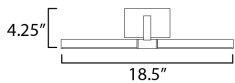

MEASUREMENTS

DIMENSION : 18.5" W x 4.25" H x 3" Ext
 MAX OAH : 3" W x 4.75" H
 HANGING WEIGHT : 2.42 lb

LAMPING

INPUT VOLTAGE : 120-277V
 LUMENS : 980 Rated (680 Del.)
 BULB : 14W LED PCB Integrated , 14W Total
 BULB INCLUDED : (Integrated)
 DIMMABLE : ELV or 0-10V
 CRI : 90 CRI
 COLOR_TEMP : 3000K
 LIGHTING_DIRECTION : Directional

MEASUREMENTS

DIMENSION : 30.5" W x 4.25" H x 3" Ext
 MAX OAH : 3" W x 4.75" H
 HANGING WEIGHT : 3.52 lb

LAMPING

INPUT VOLTAGE : 120-277V
 LUMENS : 1,260 Rated (900 Del.)
 BULB : 18W LED PCB Integrated , 18W Total
 BULB INCLUDED : (Integrated)
 DIMMABLE : ELV or 0-10V
 CRI : 90 CRI
 COLOR_TEMP : 3000K
 LIGHTING_DIRECTION : Directional