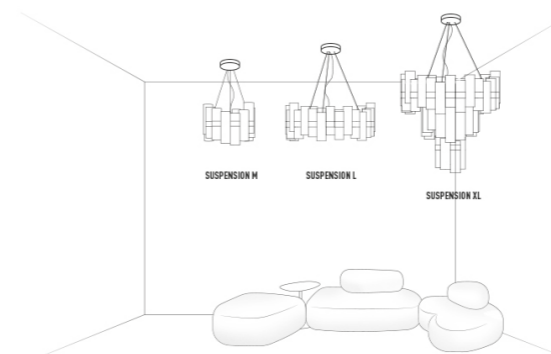

Compendium page 102

PRODOTTI	MISURE	COLORI	CODICE
SUSPENSION XL LED: 130W - 220 -240Vac / 24Vdc 15.000 Lumen - 2700 Kelvin (warm white) CRI > 90 Dimmable with: PWM, 0-10 or Potentiometer Made of: Lentiflex® / Cristalflex® Goldflex® / Pewterflex® Weight: net Kg 8,0 - gross Kg 15 Package: 87 x 81 x h 47 cm CE IP 20	h1: maximum cable length	- LACE - GRADIENT - MACKINTOSH - GOLD-FUMÉ - PEWTER WHITE	LAL87SOS0004LA000 LAL87SOS0004GR000 LAL87SOS0004MC000 LAL87SOS00040F000 LAL87SOS0004PE000
SUSPENSION L LED: 80W - 220 -240Vac / 24Vdc 9.000 Lumen - 2700 Kelvin (warm white) CRI > 90 Dimmable with: PWM, 0-10 or Potentiometer Made of: Lentiflex® / Cristalflex® Goldflex® / Pewterflex® Weight: net Kg 6,0 - gross Kg 13 Package: 87 x 81 x h 47 cm CE IP 20	h1: maximum cable length	- LACE - GRADIENT - MACKINTOSH - GOLD-FUMÉ - PEWTER WHITE	LAL87SOS0003LA000 LAL87SOS0003GR000 LAL87SOS0003MC000 LAL87SOS00030F000 LAL87SOS0003PE000

PRODOTTI	MISURE	COLORI	CODICE
SUSPENSION M LED: 40W - 220 -240Vac / 24Vdc 4.600 Lumen - 2700 Kelvin (warm white) CRI > 90 Dimmable with: PWM, 0-10 or Potentiometer Made of: Lentiflex® / Cristalflex® Goldflex® / Pewterflex® Weight: net Kg 2,8 - gross Kg 5,5 Package: 56 x 56 x h 44 cm CE IP 20	h1: maximum cable length	- LACE - GRADIENT - MACKINTOSH - GOLD-FUMÉ - PEWTER WHITE	LAL87SOS0000LA000 LAL87SOS0000GR000 LAL87SOS0000MC000 LAL87SOS00000F000 LAL87SOS0000PE000

LA LOLLO ENTIRE COLLECTION

ENERGY CLASS

This luminaire contains built-in LED lamps.

The lamp cannot be changed in the luminaire.

SLAMP!

LA LOLLO 874/2012

LED