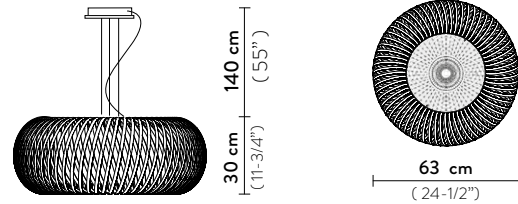

KALATOS - SUSPENSION

DESIGN BY ELISA GIOVANNONI

TECHNICAL SPECIFICATIONS

KALATOS SUSPENSION - BLACK/GOLD

SUSPENSION

BULBS: 4 X 12W LED Filament

With: *Magnetic System®*

Made of: Metallized Polycarbonate or Lentiflex®

Color: ■ BLACK / GOLD ■ PRISMA

CE IP 20 □ ▽ ENEC

BLACK/GOLD

PRISMA

KALATOS ENTIRE COLLECTION

ENERGY CLASS