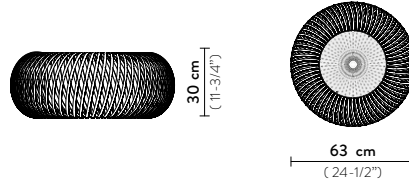

## KALATOS - CEILING

DESIGN BY ELISA GIOVANNONI

TECHNICAL SPECIFICATIONS

KALATOS CEILING PRISMA - BOTTOM VIEW

### SUSPENSION

BULBS: 4 X 12W LED Filament

With: Magnetic System®

Made of: Metallized Polycarbonate or Lentiflex®

Color: ■ BLACK / GOLD    ■ PRISMA

CE IP 20 □ ▽ EAC

BLACK/GOLD

PRISMA