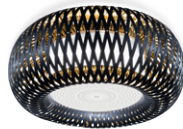

## KALATOS - CEILING

DESIGN BY ELISA GIOVANNONI

TECHNICAL SPECIFICATIONS

KALATOS CEILING PRISMA - BOTTOM VIEW

### SUSPENSION

BULBS: 4 X 12W LED Filament

With: Magnetic System®

Made of: Metallized Polycarbonate or Lentiflex®

Color: ■ BLACK / GOLD    ■ PRISMA

CE IP 20 □ ▽ EAC

BLACK/GOLD

PRISMA