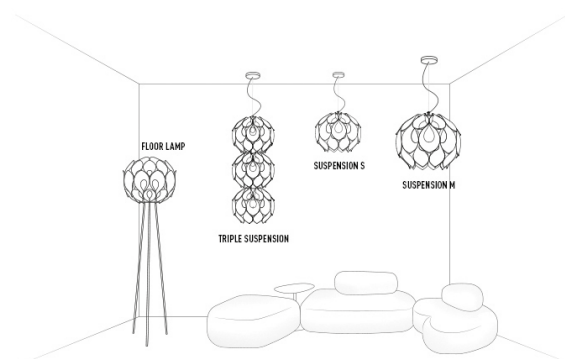

FLORA FLOOR

design by Zanini De Zanine

Compendium page 130

PRODOTTI	MISURE	COLORI	CODICE
<p>FLOOR LAMP</p> <p>Bulbs E27:</p> <p> 3 X 10W LED Filament</p> <p>Made of: Goldflex® / Steelflex® / Pewterflex® Copperflex® / Methacrylate Sphere</p> <p>With: MagneticSystem® - Dimmer Hand-finished Sphere</p> <p>Weight: net Kg 6,3 - gross Kg 8,0</p> <p>Package: A 4,0kg 55 x 56 x h.44 cm B 4,0kg 21 x 152x h.12 cm</p> <p>CE IP 20  </p>		<p> GOLD FL085PST00000_000</p> <p> SILVER FL085PST0000S_000</p> <p> COPPER FL085PST0000RA000</p> <p> PEWTER FL085PST0000PE000</p>	

FLORA ENTIRE COLLECTION

ENERGY CLASS

This luminaire is compatible with bulbs of the energy classes:

A++
A+
A
B
C
D
E

LED 

SLAMP: FLORA FLOOR **874/2012**