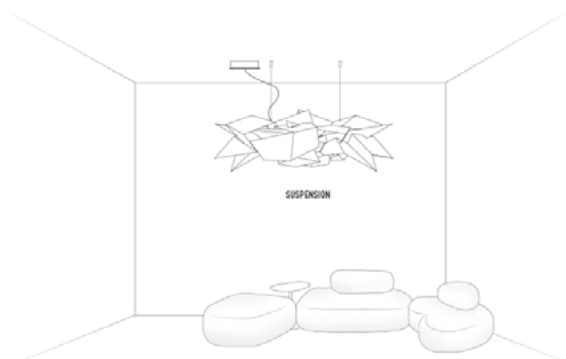

CORDOBA

designed by Daniel Libeskind

Compendium page 68

PRODUCT	SIZE	COLOUR	CODE
SUSPENSION LED: 130W - 220 Vac/24 Vdc 15.000 Lumen - 2700 Kelvin (warm white) - CRI > 90 Dimmable with: PWM, 0-10 or Potentiometer Made of: Cristalflex® Weight: net Kg 5,5 - gross Kg 8 Package: 110 x 85 x h.50 cm CE IP 20	h1: maximum cable length	☐ WHITE	CRD95SOS0000W_000

CORDOBA ENTIRE COLLECTION