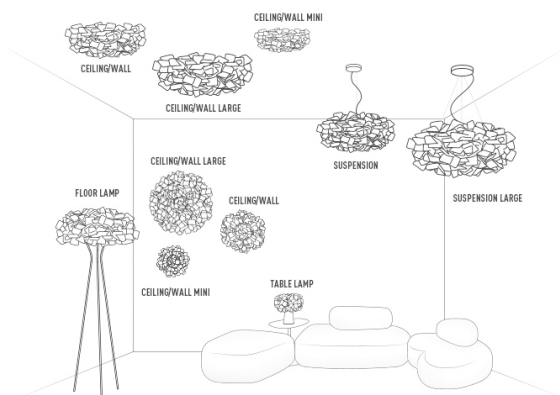

CLIZIA

design by Adriano Rachele

PRODOTTI	MISURE	COLORI	CODICE
<p>CEILING-WALL LAMP LARGE</p> <p>Bulbs E27:</p> <p>3 X 10W LED Filament</p> <p>Made of: Opalflex® / Lentiflex® / Cristalflex Fumé®</p> <p>With: MagneticSystem®</p> <p>Weight: net Kg 3,80 - gross Kg 8,20</p> <p>Package: 80 x 78 x h 30 cm</p> <p>CE IP 20</p>	<p>25 cm (9-3/4")</p> <p>78 cm (30-3/4")</p> <p>37,5 cm 14-1/2"</p> <p>BULBS DISPOSITION bottom view</p>	<ul style="list-style-type: none"> ■ BLACK □ WHITE ■ ORANGE ■ PURPLE ■ FUMÉ 	<ul style="list-style-type: none"> CLI78PLF0003N_000 CLI78PLF0003W_000 CLI78PLF0003A_000 CLI78PLF0003P_000 CLI78PLF0003F_000
<p>CEILING-WALL LAMP MEDIUM</p> <p>Bulbs E27:</p> <p>2 X 10W LED Filament</p> <p>Made of: Opalflex® / Lentiflex® / Cristalflex Fumé®</p> <p>With: MagneticSystem®</p> <p>Weight: net Kg 1,90 - gross Kg 2,30</p> <p>Package: 55 x 57 x h22cm</p> <p>CE IP 20</p>	<p>20 cm</p> <p>53 cm (20-3/4")</p> <p>26 cm 10-1/4"</p> <p>BULBS DISPOSITION bottom view</p>	<ul style="list-style-type: none"> ■ BLACK □ WHITE ■ ORANGE ■ PURPLE ■ BLUE ■ FUMÉ 	<ul style="list-style-type: none"> CLI78PLF0000N_000 CLI78PLF0000W_000 CLI78PLF0000A_000 CLI78PLF0000P_000 CLI78PLF0000B_000 CLI78PLF0000F_000
<p>CEILING-WALL LAMP MINI</p> <p>Bulbs E14:</p> <p>2 X 5W LED Filament</p> <p>Made of: Opalflex® / Lentiflex® / Cristalflex Fumé®</p> <p>With: MagneticSystem®</p> <p>Weight: net Kg 0,50 - gross Kg 1,5</p> <p>Package: 36 x 38 x h 15cm</p> <p>CE IP 20</p>	<p>15 cm 5-3/4"</p> <p>32 cm (12-1/2")</p> <p>19 cm 7-1/2"</p> <p>BULBS DISPOSITION bottom view</p>	<ul style="list-style-type: none"> ■ BLACK □ WHITE ■ ORANGE ■ PURPLE ■ FUMÉ 	<ul style="list-style-type: none"> CLI78PLF0001N_000 CLI78PLF0001W_000 CLI78PLF0001A_000 CLI78PLF0001P_000 CLI78PLF0001F_000

CLIZIA ENTIRE COLLECTION

ENERGY CLASS

This luminaire is compatible with bulbs of the energy classes:

SLAMP®
CLIZIA CEILING / WALL

LED

874/2012