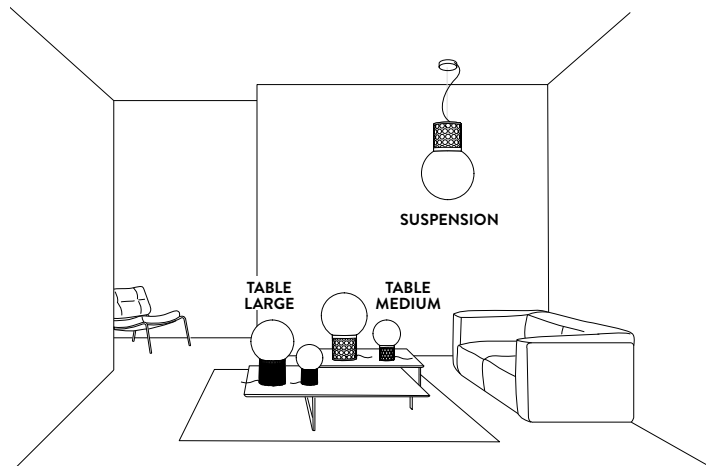

ATMOSFERA ENTIRE COLLECTION