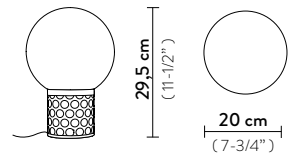

ATMOSFERA - TABLE

DESIGN BY LORENZA BOZZOLI

TECHNICAL SPECIFICATIONS

ATMOSFERA TABLE MEDIUM AND SMALL

TABLE MEDIUM

BULBS: 2 X 12W LED Filament

TABLE SMALL

BULBS: 2 X 6W G9 LED