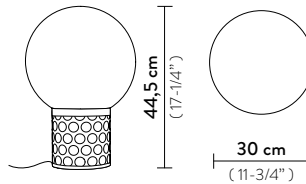

ATMOSFERA - TABLE

DESIGN BY LORENZA BOZZOLI

TECHNICAL SPECIFICATIONS

ATMOSFERA TABLE MEDIUM AND SMALL

TABLE MEDIUM

BULBS: 2 X 12W LED Filament

TABLE SMALL

BULBS: 2 X 6W G9 LED