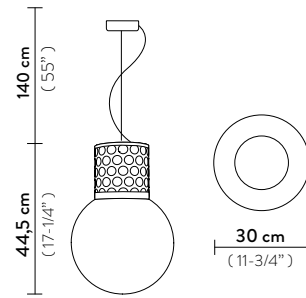

ATMOSFERA - SUSPENSION

DESIGN BY LORENZA BOZZOLI

TECHNICAL SPECIFICATIONS

ATMOSFERA SUSPENSION - GOLD

SUSPENSION

BULBS: 2 X 12W LED Filament

Made of: Metachrylate - Hand-finished sphere
Goldflex® or Steelflex®

Color: ■ GOLD ■ PEWTER

CE IP 20 ENEC

GOLD

PEWTER

ATMOSFERA ENTIRE COLLECTION

ENERGY CLASS