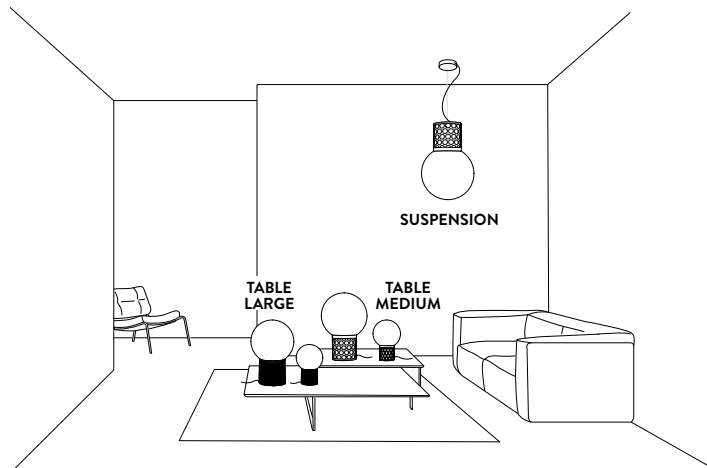

Color: ■ GOLD ■ PEWTER

CE IP 20 ENEC

GOLD

PEWTER

ATMOSFERA ENTIRE COLLECTION

ENERGY CLASS