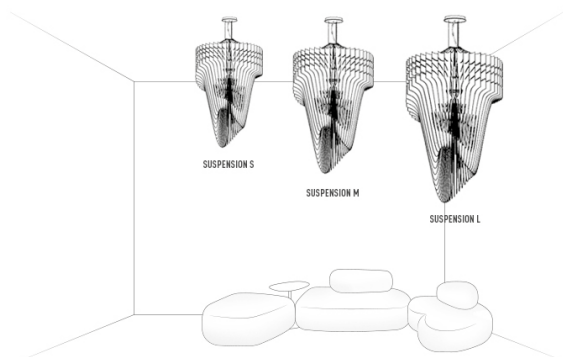

ARIA GOLD design by Zaha Hadid

PRODOTTI	MISURE	COLORI	CODICE
SUSPENSION L LED: 70W - 220V - 7.000 Lumen 2700 Kelvin (warm white) - CRI 90 Triac Dimmable (Trailing Edge min. 20W) Made of: Lentiflex® / Cristalflex® Gold Plated Weight: net Kg 11 - gross Kg 18,5 Package: A 4kg 48 x 50 x h33cm B 14,5kg 46 x 120 x h15cm CE IP 20	<i>h1</i>: maximum cable length	GOLD	ARI84SOS00030_000
SUSPENSION M LED: 35W - 220V - 3.500 Lumen 2700 Kelvin (warm white) - CRI 90 Triac Dimmable (Trailing Edge min. 20W) Made of: Lentiflex® / Cristalflex® Gold Plated Weight: net Kg 7,0 - gross Kg 18,8 Package: A 2,3 kg 35 x 35 x h 32 cm B 16,5 kg 65 x 120 x h16 cm CE IP 20	<i>h1</i>: maximum cable length	GOLD	ARI84SOS00020_000
SUSPENSION S LED: 35W - 220V - 3.500 Lumen 2700 Kelvin (warm white) - CRI 90 Triac Dimmable (Trailing Edge min. 20W) Made of: Lentiflex® / Cristalflex® Gold Plated Weight: net Kg 5,5 - gross Kg 13,5 Package: A 1,9 kg 35 x 35 x h32cm B 11,25kg 42 x 110 x h11cm CE IP 20	<i>h1</i>: maximum cable length	GOLD	ARI84SOS00010_000

ARIA GOLD ENTIRE COLLECTION

ENERGY CLASS

This luminaire contains built-in LED lamps. LED

The lamp can be changed in the luminaire.

SLAMP: ARIA GOLD 874/2012