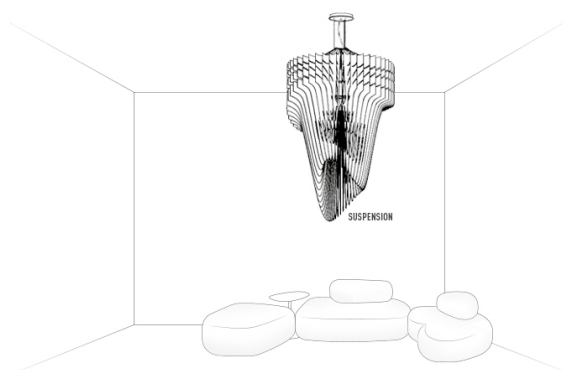

ARIA design by Zaha Hadid

Compendium page 18

PRODOTTI	MISURE	COLORI	CODICE
<p>SUSPENSION</p> <p>Bulbs E27:</p> <ul style="list-style-type: none">  6 X 10W LED Filament  + 1 X 16W Spot LED <p>Made of: Cristalflex® / Lentiflex®</p> <p>Weight: net Kg 23,5 - gross Kg 31,1</p> <p>Package: A 5,7 kg 54 x 55 x h 54cm B 25,4 kg 65 x 150 x h 13cm</p> <p>CE IP 20  </p>	 <p><i>h1</i>: maximum cable length</p>	<p> BLACK SHADE</p>	<p>ARI84SOS0004T_000</p>

ARIA ENTIRE COLLECTION

ENERGY CLASS

This luminaire is compatible with bulbs of the energy classes:

A++	▶
A+	▶
A	▶
B	▶
C	▶
D	▶
E	▶

} LED 

SLAMP: ARIA 874/2012

ARIA GOLD design by Zaha Hadid

PRODOTTI	MISURE	COLORI	CODICE
<p>SUSPENSION L</p> <p>LED: 70W - 220V - 7.000 Lumen 2700 Kelvin (warm white) - CRI 90 Triac Dimmable (Trailing Edge min. 20W) Made of: Lentiflex® / Cristalflex® Gold Plated</p> <p>Weight: net Kg 11 - gross Kg 18,5 Package: A 4kg 48 x 50 x h33cm B 14,5kg 46 x 120 x h15cm</p> <p>CE IP 20  </p>	 <p><i>h1</i>: maximum cable length</p>	<p> GOLD</p>	<p>ARI84SOS00030_000</p>
<p>SUSPENSION M</p> <p>LED: 35W - 220V - 3.500 Lumen 2700 Kelvin (warm white) - CRI 90 Triac Dimmable (Trailing Edge min. 20W) Made of: Lentiflex® / Cristalflex® Gold Plated</p> <p>Weight: net Kg 7,0 - gross Kg 18,8 Package: A 2,3 kg 35 x 35 x h 32 cm B 16,5 kg 65 x 120 x h16 cm</p> <p>CE IP 20  </p>	 <p><i>h1</i>: maximum cable length</p>	<p> GOLD</p>	<p>ARI84SOS00020_000</p>
<p>SUSPENSION S</p> <p>LED: 35W - 220V - 3.500 Lumen 2700 Kelvin (warm white) - CRI 90 Triac Dimmable (Trailing Edge min. 20W) Made of: Lentiflex® / Cristalflex® Gold Plated</p> <p>Weight: net Kg 5,5 - gross Kg 13,5 Package: A 1,9 kg 35 x 35 x h32cm B 11,25kg 42 x 110 x h11cm</p> <p>CE IP 20  </p>	 <p><i>h1</i>: maximum cable length</p>	<p> GOLD</p>	<p>ARI84SOS00010_000</p>