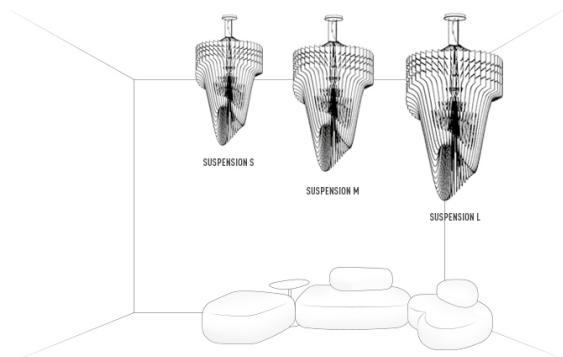

ARIA GOLD ENTIRE COLLECTION

ENERGY CLASS

 This luminaire contains built-in LED lamps. LED 

The lamp can be changed in the luminaire.

SLAMP: ARIA GOLD 874/2012

ARIA TRANSPARENT design by Zaha Hadid

PRODOTTI	MISURE	COLORI	CODICE
<p>SUSPENSION L</p> <p>LED: 70W - 220V - 7.000 Lumen 2700 Kelvin (warm white) - CRI 90 Triac Dimmable (Trailing Edge min. 20W) Made of: Cristalflex® / Lentiflex® Weight: net Kg 11 - gross Kg 18,5 Package: A 4kg 48 x 50 x h33cm B 14,5kg 46 x 120 x h15cm</p> <p>CE IP 20  </p>	 <p><i>h1</i>: maximum cable length</p>	<p> TRANSP.</p>	<p>ARI84SOS0003T_000</p>
<p>SUSPENSION M</p> <p>LED: 35W - 220V - 3.500 Lumen 2700 Kelvin (warm white) - CRI 90 Triac Dimmable (Trailing Edge min. 20W) Made of: Cristalflex® / Lentiflex® Weight: net Kg 7,0 - gross Kg 18,8 Package: A 2,3 kg 35 x 35 x h 32 cm B 16,5 kg 65 x 120 x h16 cm</p> <p>CE IP 20  </p>	 <p><i>h1</i>: maximum cable length</p>	<p> TRANSP.</p>	<p>ARI84SOS0002T_000</p>
<p>SUSPENSION S</p> <p>LED: 35W - 220V - 3.500 Lumen 2700 Kelvin (warm white) - CRI 90 Triac Dimmable (Trailing Edge min. 20W) Made of: Cristalflex® / Lentiflex® Weight: net Kg 5,5 - gross Kg 13,5 Package: A 1,9 kg 35 x 35 x h32cm B 11,25kg 42 x 110 x h11cm</p> <p>CE IP 20  </p>	 <p><i>h1</i>: maximum cable length</p>	<p> TRANSP.</p>	<p>ARI84SOS0001T_000</p>

ARIA TRANSPARENT ENTIRE COLLECTION

ENERGY CLASS

 This luminaire contains built-in LED lamps.

The lamp can be changed in the luminaire.

SLAMP:
ARIA TRANSPARENT

LED 

874/2012