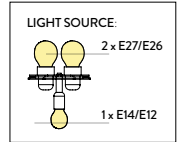

TABLE LAMP

BULBS: 2 X 12W E27 or E26 LED Filament
+ 1 X 6W E14 or E12 LED Filament

With: Two position light switch
Hand modulated diffusor
Magnetic System®

Made of: Cristalflex® / Lentiflex®