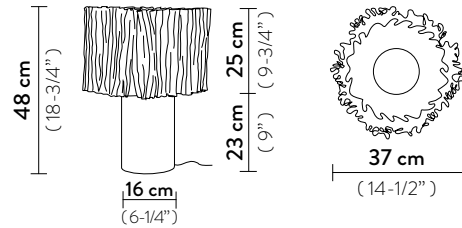

ACCORDÉON TABLE

DESIGN BY **MARC SADLER**

TECHNICAL SPECIFICATIONS

TABLE LAMP

BULBS: 2 X 12W E27 or E26 LED Filament
+ 1 X 6W E14 or E12 LED Filament

With: Two position light switch
Hand modulated diffusor
Magnetic System®

Made of: Cristalflex® / Lentiflex®

Color: PRISMA

CE IP 20

DUAL POSITION ILLUMINATION

ACCORDÉON ENTIRE COLLECTION

ENERGY CLASS