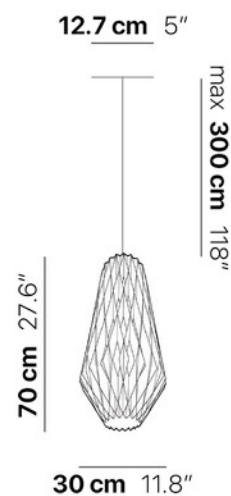

uplight group.

Uplight Group, LLC 1835 NE Miami Gardens Dr. N. Miami Beach, FL 33179
Tel. +1.305.621.9602 sales@uplightgroup.com www.uplightgroup.com

Fixture Type _____
Project Name _____

illuminations

425 Peachtree Hills Ave. NE #3 Atlanta, GA 30305
404.876.1064 sales@illumco.com

SHOWROOM
FINLAND