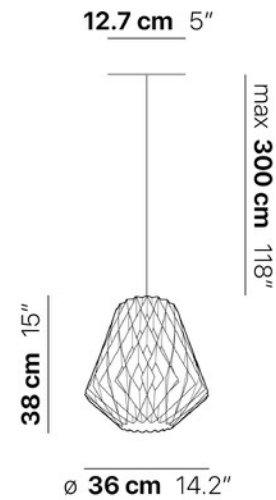

DIAGRAM

uplight group.

Uplight Group, LLC 1835 NE Miami Gardens Dr. N. Miami Beach, FL 33179
Tel. +1.305.621.9602 sales@uplightgroup.com www.uplightgroup.com

Fixture Type _____
Project Name _____

illuminaTions

425 Peachtree Hills Ave. NE #3 Atlanta, GA 30305
404.876.1064 sales@illumco.com

SHOWROOM
FINLAND