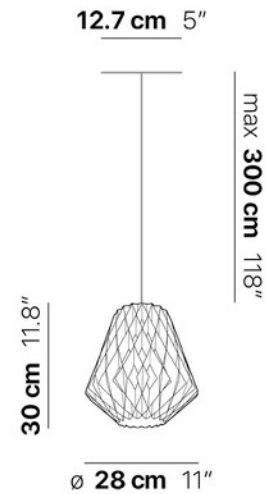

DIAGRAM

uplight group.

Uplight Group, LLC 1835 NE Miami Gardens Dr. N. Miami Beach, FL 33179
Tel. +1.305.621.9602 sales@uplightgroup.com www.uplightgroup.com

Fixture Type _____
Project Name _____

illuminaations

425 Peachtree Hills Ave. NE #3 Atlanta, GA 30305
404.876.1064 sales@illumco.com

SHOWROOM
FINLAND