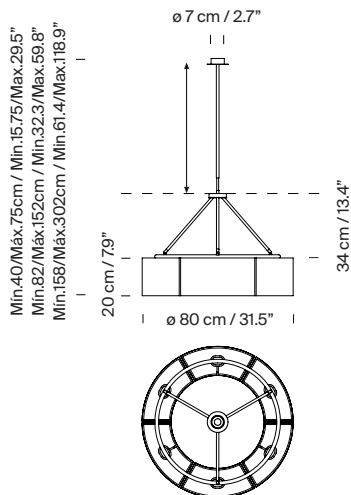

General description:

Chrome-plated structure.
White translucent PVC lampshades.
Optional opal translucent methacrylate diffusers.
Chrome-plated metallic circular canopy.

(A) Sexta

4 support options, with telescopic tube: 40/75 cm / 15.75/29.5", 82/152 cm / 32.3/59.8" or 156/302 cm / 61.4/118.9" and without telescopic tube. Six lampshades.
Junction Box adaptor included Ø 11,7 cm / 4.6" (UL market).

Suitable only for indoor use.
Always use the light source recommended or equivalent.

Approximate weight (unpacked):

(A) Sexta: 6 Kg / 13.2 lb
(B) Sexta 12: 8,2 kg / 18 lb

Sexta

Miguel Milá. 2003
Pendant lamps

The lamps are delivered in different packets.
The assembly instructions are delivered with the product.

Model A: Sexta (Sizes in cm)

Model B: Sexta 12 (Sizes in cm)