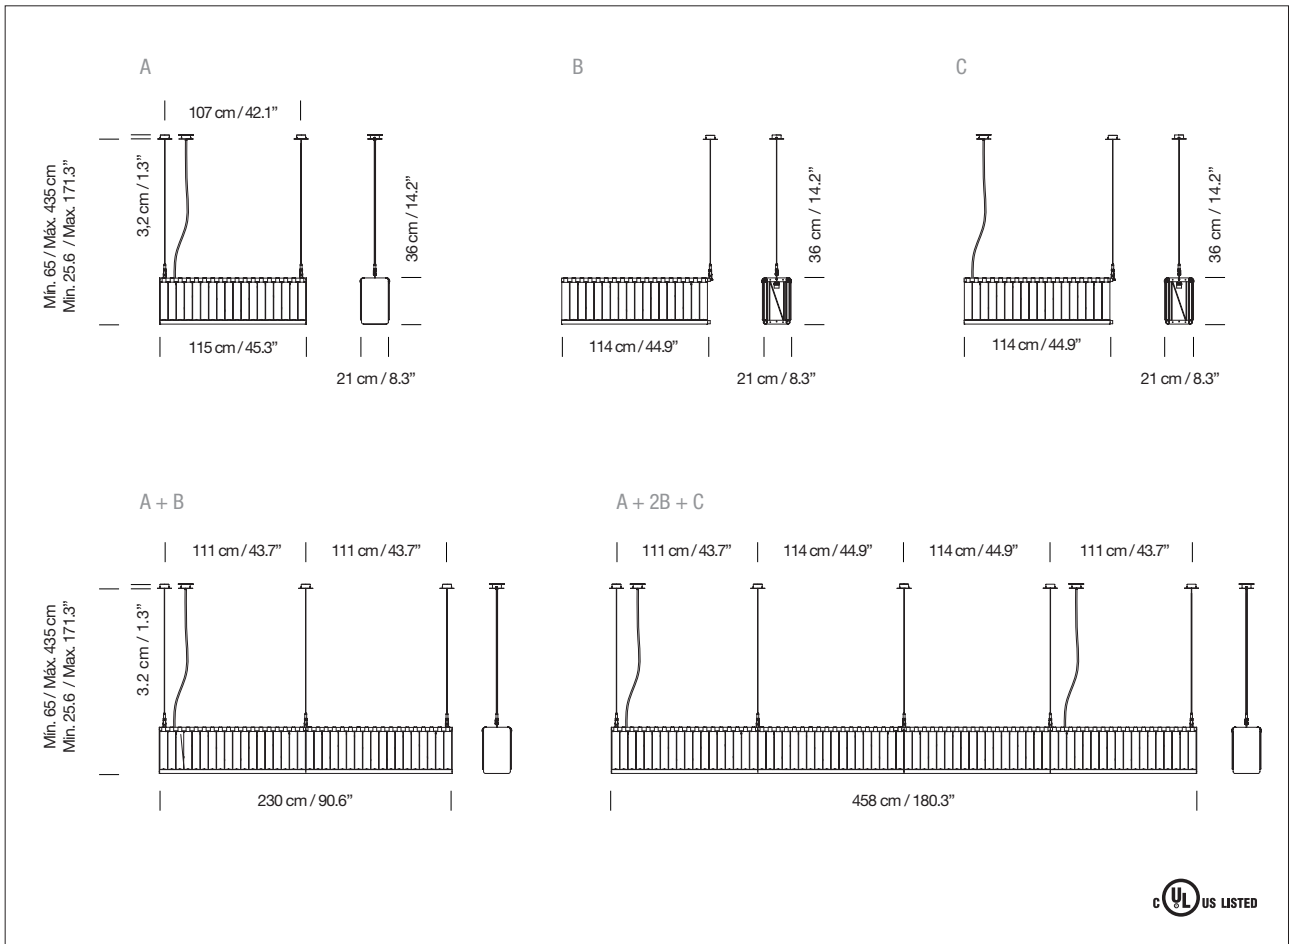

SANTA & COLE

MODELS

COLLECTION

Pendant lamp Wall lamp

425 Peachtree Hills Ave. NE #3 Atlanta, GA 30305
404.876.1064 sales@illumco.com