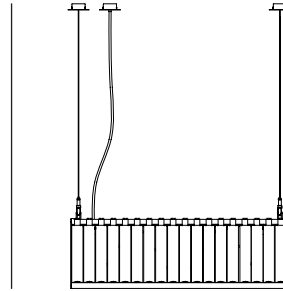

Línea Estadio

Miguel Milá, 2014

Pendant lamp

A linear version of the Estadio pendant lamp that preserves the sturdy metal structure and shades made from glass blocks to lend it a mediaeval firm appearance. The Estadio collection is complemented by the large circular pendant lamp and the wall lamp.

DESCRIPCIÓN GENERAL

Black metal structure with stainless steel structure hanging system and satin nickel ceiling plate.
Glass block lampshade.

Junction Box adaptor included Ø 11,7 cm / 4.6".

This fixture must be mounted or supported independently of an Junction Box (UL market).

Electric cable length: 4 m / 157.5"

LIGHT SOURCE

Recommended light sources:
5x LED bulb: 18 W
5x Compact fluorescent: 20 W
5x Incandescent: Máx. 75 W
E27 - E26
(Max. hgt. 155 mm / 6.1")

Light source not included.
Compatible with bulbs of the Energy efficiency class (E.E.C): A++... E.
Suitable only for indoor use.
Always use the light source recommended or equivalent.