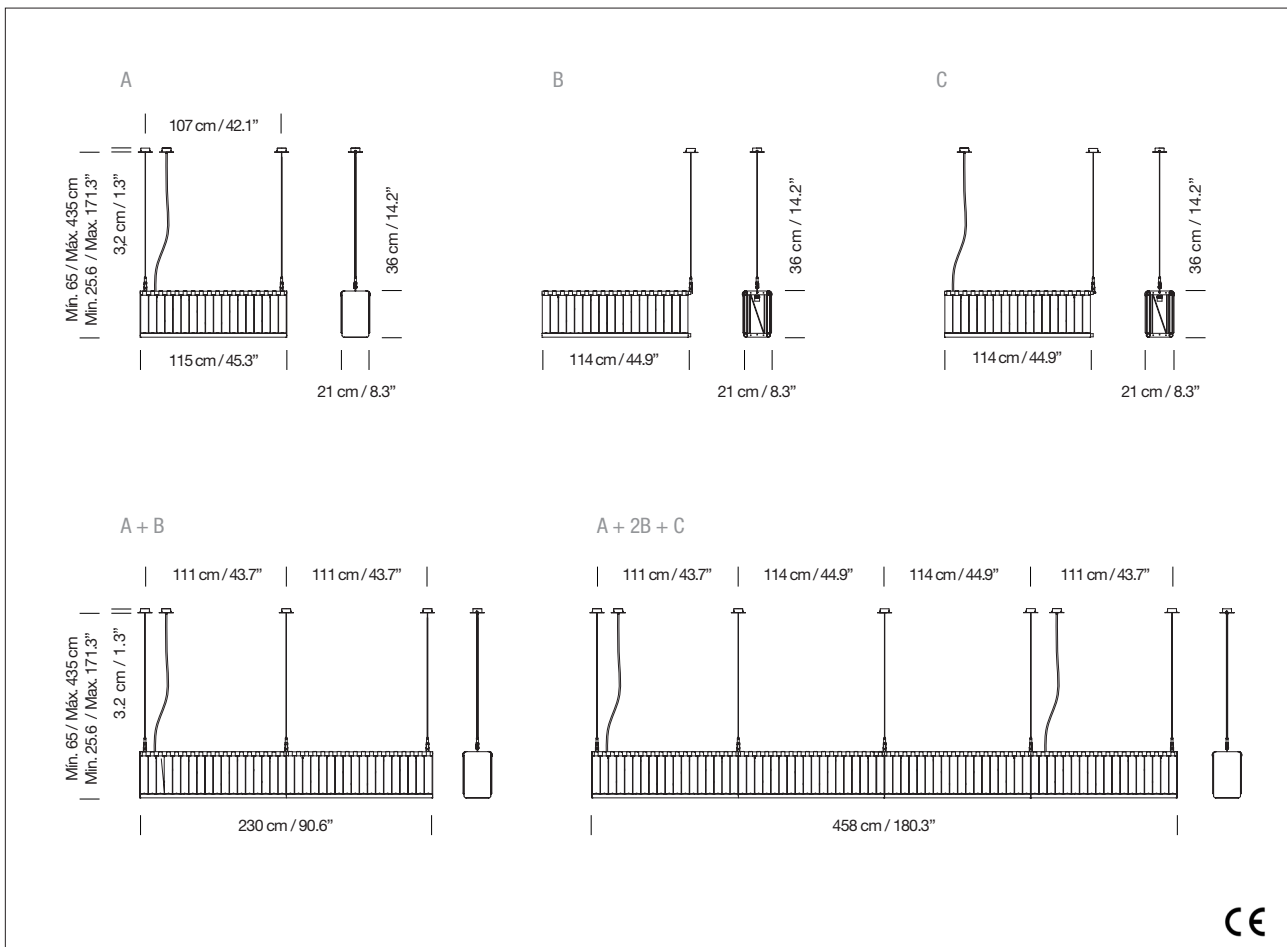

APPROXIMATE WEIGHT (unpacked)

1 module: 52 kg / 115 lb

REGULATIONS

CE

⊕

IP 20

UNE-EN 60598

UNE-EN 55015

UNE-EN 60529

UL US

Non-class 2

Dry location only

UL-1598

E-353545

MAINTENANCE

Clean with a smooth cloth. Do not use ammonia, solvents or abrasive cleaning products.

OTHERS

The lamp is delivered in different packages.

The assembly instructions are delivered with the product.

MODELS