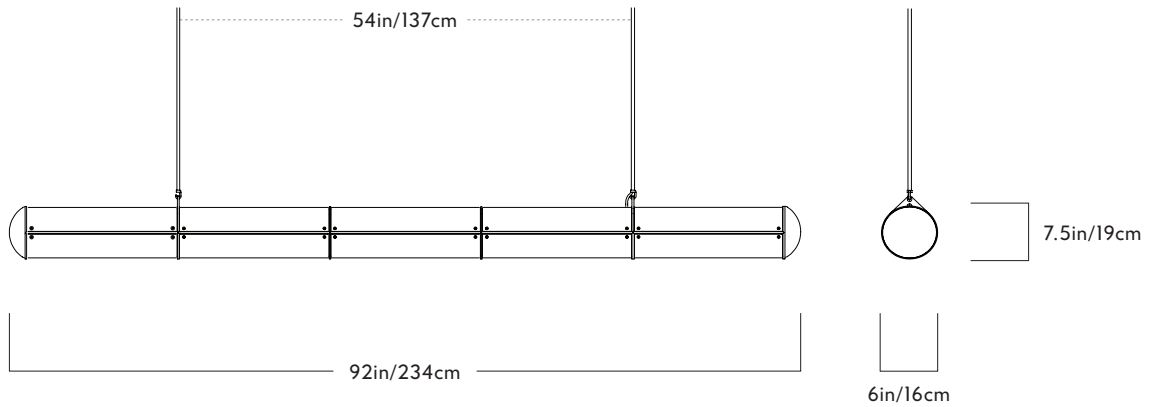

Endless

Series
Endless

Product
Straight - 3 units

Dimensions
L 58in/148cm x W 6in/16cm x H
7.5in/19cm

Weight
20lb/9kg

Materials
Aluminum, acrylic

Straight - 3 units

Finishes
Black, bronze, polished nickel, brushed
brass

Suspension
3/8 - inch aluminum stem. Custom
length

Canopy
2 x 5-inch canopy in matching metal
finish

Certifications
UL, cUL (120V)

120V Illumination
Integrated LED
Wattage: 110 Watts
Lumens: 3300 Lumens
Color Temperature: 2700 Kelvin
Life Hours: 50,000 hours
Dimming: ELV

240V Illumination
Integrated LED
Wattage: 110 Watts
Lumens: 3300 Lumens
Color Temperature: 2700 Kelvin
Life Hours: 50,000 hours
Dimming: ELV

Endless

Series
Endless

Product
Straight - 5 units

Dimensions
L 94in/239cm x W 6in/16cm x H
7.5in/19cm

Weight
33lb/15kg

Materials
Aluminum, acrylic

Straight - 5 units

Finishes
Black, bronze, polished nickel, brushed
brass

Suspension
3/8 - inch aluminum stem. Custom
length

Canopy
2 x 5-inch canopy in matching metal
finish