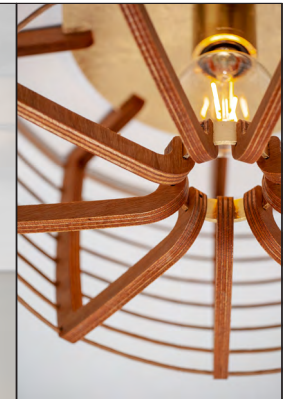

# THE WOODS STELLA

Design: Douglas Varey

STELLA 15: SILVER LEAF, ARAMID DIFFUSION

**STELLA 15**  
Ø 18.5" x 9.5" high  
Aramid diffusion

**STELLA 13**  
Ø 16.5" x 9.5" high  
Exposed lamp

FSC Certified, 12mm okoume marine plywood structure  
Summer Oak stain finish  
Kraft paper wrapped steel wire bands

E26 (medium) base lamp holder, 15W LED clear filament or  
opal porcelain lamp max (lamp not included)

Gold Leaf or Silver Leaf finish on hardware

STELLA 13 GOLD LEAF  
CLEAR FILAMENT LAMP

STELLA 15 MATTE WHITE  
OPAL PORCELAIN LAMP