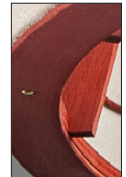

Shade covered in Carnegie Xorel Fabric
Marine plywood trims with dull brass screws top and bottom

32W enclosed LED light source
3:1 ratio of downlight to uplight

Wood finish available in Summer Oak, Ebony, Sunbleached Grey,
Beni-iro (Red), or by request

Aircraft cable suspension and clear jacket cord, field cut to length
Ø 4.5" canopy with Ø 5" faceplate

NARA: BLACK & BENI-IRO (RED)
XOREL 6427-770

NARA: OKOUME PLYWOOD, SUMMEROAK
XOREL 6621-162

GREY

SUMMEROAK