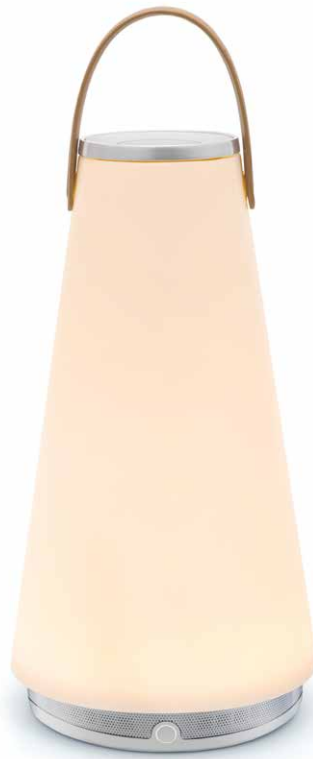

FIXTURE TYPE

Table

LIGHT SOURCE

(60x) High-output LED array

PRODUCT CODES

Uma UMA AL/TAN

LIGHT CONTROL

Warm-dim light control ring

FEATURES

Portable and rechargeable
Full range dim control
Rich 360 degree sound
Bluetooth connectivity
Warm dimming technology
Optional surface mount available

SPECIFICATIONS

Voltage: 100/240V 50/60Hz
Power consumption: 4.5W (light) 12W MAX (speakers)
Color temperature: 2000-2700K
Luminosity: 190 Lumens MAX
Luminaire efficacy: 42 Lumens/Watt
Charging time: Up to 3.5 hours
Battery life: Up to 8 hours
Power cord length: 6' (183cm)
Global multi-plug adapter available
1 year warranty
Patent pending

CERTIFICATIONS

TUV, CE, FCC, RoHS

PACKAGING WEIGHT AND DIMENSIONS

UMA:	3LBS	6" X 6" X 11"
	1.4KGS	16cm X 16cm X 15.4cm

NOTES

Custom requests can be considered on volume orders