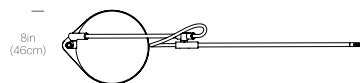

SUPERLIGHT TABLE