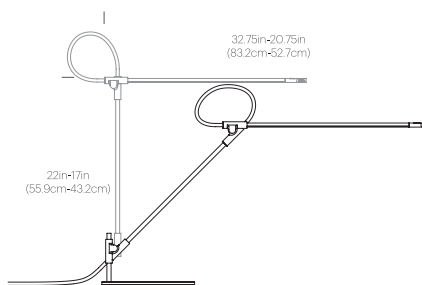

SUPERLIGHT TABLE

DESCRIPTION

Superlight balances the demands of both workplace and home with a combination of minimal form and maximal function. Superlight is a task light reduced to its essence. A gestural line in space resulting in a precise yet playful structure defying gravity with an appearance of near weightlessness. Superlight achieves fluid, sweeping movement in every direction with a full 3-axis range of motion providing warm, glare-free LED light exactly where you need it. Superlight is available as a desk, floor, wall, clamp or grommet mounted fixture.

FIXTURE TYPE

Table

LIGHT SOURCE

High-output LED array

PRODUCT CODES

Superlight Table (White):	SUPE TBL WHT
Superlight Table (Black):	SUPE TBL BLK
Superlight Clamp (White):	SUPE CLP WHT
Superlight Clamp (Black):	SUPE CLP BLK
Superlight Grommet (White):	SUPE GROM WHT
Superlight Grommet (Black):	SUPE GROM BLK
Superlight Wall (White):	SUPE WALL WHT
Superlight Wall (Black):	SUPE WALL BLK

FINISHES

DIMENSIONS

LIGHT CONTROL

Full range dim control

FEATURES

- 3-axis rotation at each joint
- Ultra-light minimal frame
- 4 colored base pads
- Advanced LED array eliminates multiple shadows
- Ships flat-packed

SPECIFICATIONS

- Voltage: 120-240V 50-60Hz
- Power consumption: 8.5W
- Color temperature: 3000K
- Luminosity: 700 Lumens
- Luminaire efficacy: 81 Lumens/watt
- Color rendition index: 85+
- 50K hour lifespan
- Cable length: 9' (274cm)
- Global multi-plug adapter available
- Title 20 compliant
- 1 year warranty
- Patent pending

CERTIFICATIONS

Intertek

PACKAGING WEIGHT AND DIMENSIONS

Superlight Table:	8.3LBS	28" X 9" X 3.5"
	3.7KGS	71cm X 23cm X 9cm

NOTES

Custom requests can be considered on volume orders

SUPERLIGHT TABLE

SUPERLIGHT WALL

SUPERLIGHT CLAMP

SUPERLIGHT GROMMET

Pablo

illuminations