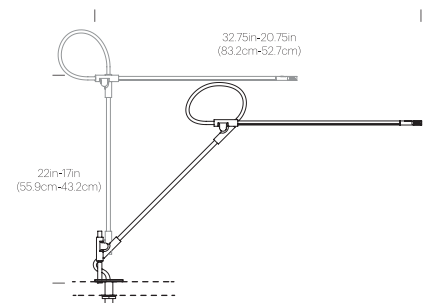

SUPERLIGHT GROMMET

Pablo

illuminations

425 Peachtree Hills Ave. NE #3 Atlanta, GA 30305

404.876.1064

sales@illumco.com