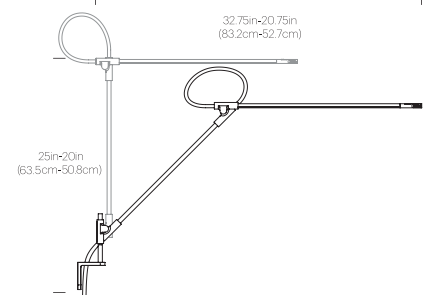

SUPERLIGHT WALL