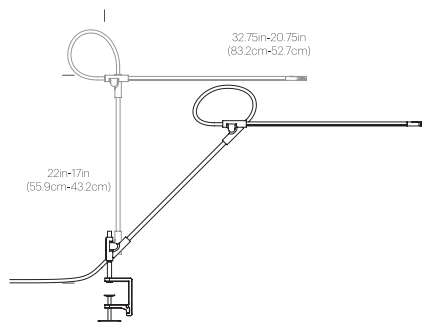

SUPERLIGHT CLAMP