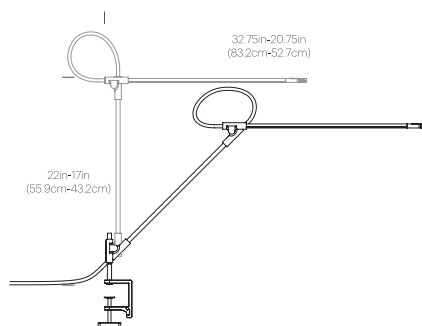

SUPERLIGHT CLAMP