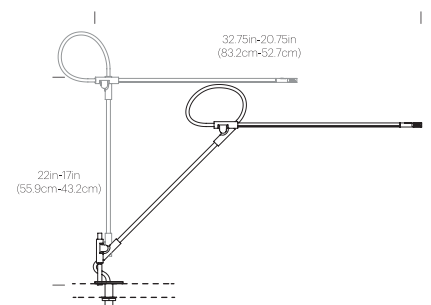

SUPERLIGHT GROMMET

Pablo

illuminations
425 Peachtree Hills Ave. NE #3 Atlanta, GA 30305
404.876.1064 sales@illumco.com