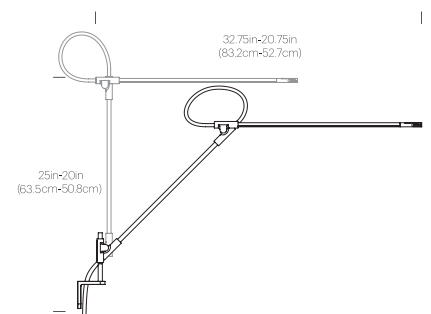

SPECIFICATIONS

- Voltage: 120-240V 50-60Hz
- Power consumption: 8.5W
- Color temperature: 3000K
- Luminosity: 700 Lumens
- Luminaire efficacy: 81 Lumens/watt
- Color rendition index: 85+
- 50K hour lifespan
- Cable length: 9' (274cm)
- Global multi-plug adapter available
- Title 20 compliant
- 1 year warranty
- Patent pending

CERTIFICATIONS

Intertek

PACKAGING WEIGHT AND DIMENSIONS

Superlight Table:	8.3LBS	28" X 9" X 3.5"
	3.7KGS	71cm X 23cm X 9cm

NOTES

Custom requests can be considered on volume orders

SUPERLIGHT TABLE

SUPERLIGHT WALL