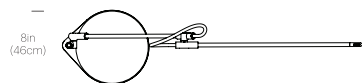

SPECIFICATIONS

- Voltage: 120-240V 50-60Hz
- Power consumption: 8.5W
- Color temperature: 3000K
- Luminosity: 700 Lumens
- Luminaire efficacy: 81 Lumens/watt
- Color rendition index: 85+
- 50K hour lifespan
- Cable length: 9' (274cm)
- Global multi-plug adapter available
- Title 20 compliant
- 1 year warranty
- Patent pending

CERTIFICATIONS

Intertek

PACKAGING WEIGHT AND DIMENSIONS

Superlight Table:	8.3LBS	28" X 9" X 3.5"
	3.7KGS	71cm X 23cm X 9cm

NOTES

Custom requests can be considered on volume orders

SUPERLIGHT TABLE

SUPERLIGHT WALL