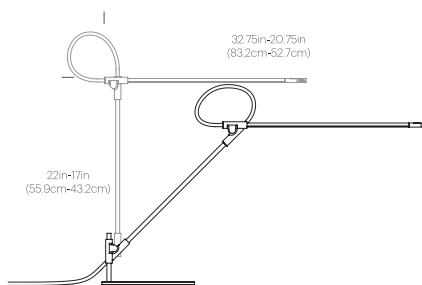

SPECIFICATIONS

- Voltage: 120-240V 50-60Hz
- Power consumption: 8.5W
- Color temperature: 3000K
- Luminosity: 700 Lumens
- Luminaire efficacy: 81 Lumens/watt
- Color rendition index: 85+
- 50K hour lifespan
- Cable length: 9' (274cm)
- Global multi-plug adapter available
- Title 20 compliant
- 1 year warranty
- Patent pending

CERTIFICATIONS

Intertek

PACKAGING WEIGHT AND DIMENSIONS

Superlight Table:	8.3LBS	28" X 9" X 3.5"
	3.7KGS	71cm X 23cm X 9cm

NOTES

Custom requests can be considered on volume orders

SUPERLIGHT TABLE

SUPERLIGHT WALL