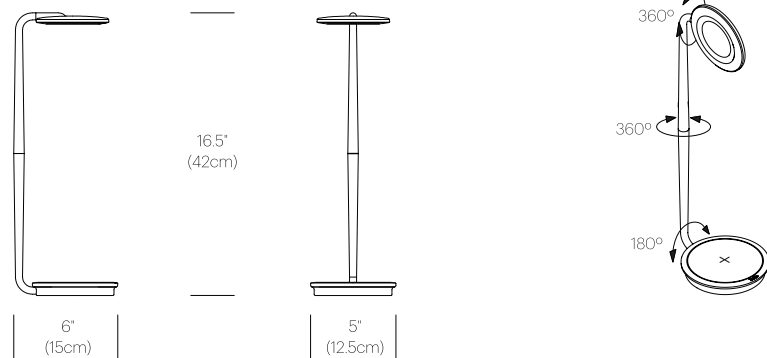

CERTIFICATIONS

PACKAGING WEIGHT AND DIMENSIONS

Pixo:	3.45LBS	17" X 9.5" X 2"
	1.6KGS	43cm X 24cm X 5cm

NOTES

- Occupancy sensor model available upon request
- Custom requests can be considered on volume orders

FINISHES

DIMENSIONS

PIXO

Pablo

illuminations
 425 Peachtree Hills Ave. NE #3 Atlanta, GA 30305
 404.876.1064 sales@illumco.com

PIXO WALL

DESCRIPTION

Pixo offers maximum utility in a minimal footprint. The compact and efficient LED task light is highly adjustable, allowing you to focus warm, glare-free light where you need it most. For added convenience, the elegant form factor features full-range dimming via its easy to use optical switch. The base integrates a USB port for charging mobile devices. Pixo now offers an expansive array of expressive and sophisticated colors to suit every discerning taste.

FEATURES

- 360° arm rotation
- 180° arm tilt
- 360° shade rotation
- USB charging port
- Advanced LED array eliminates multiple shadows
- ADA compliant
- Ships flat-packed

SPECIFICATIONS

- Voltage: 120-240V 50-60Hz
- Power consumption: 6W MAX
- Color temperature: 3000K
- Luminosity: 325 Lumens
- Luminaire efficacy: 54 Lumens/Watt
- Color Rendition Index: 90 CRI
- 50K hour lifespan
- Cable length: 6' (182cm)
- Global multi-plug adapter available
- 1 year warranty

CERTIFICATIONS

PACKAGING WEIGHT AND DIMENSIONS

Pixo Wall:	3.45LBS	17" X 9.5" X 2"
	1.6KGS	43cm X 24cm X 5cm

NOTES

Additional finishes can be considered on volume orders

FINISHES

WHITE

DIMENSIONS