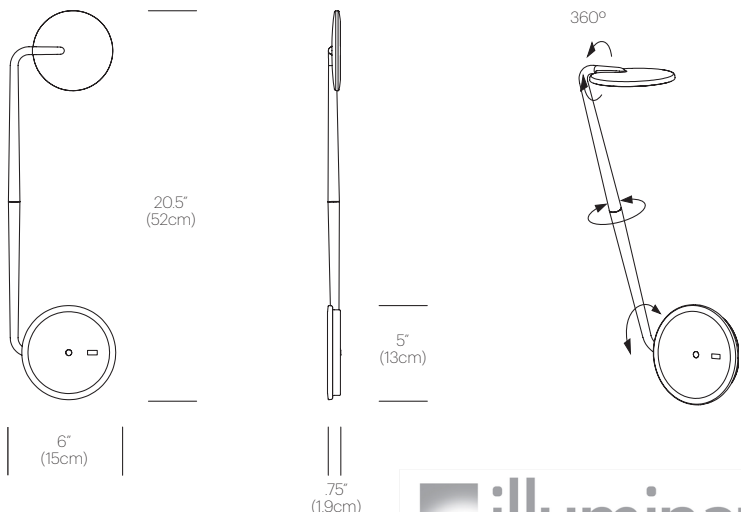

DIMENSIONS

PIXO WALL

Pablo

illuminations

425 Peachtree Hills Ave. NE #3 Atlanta, GA 30305
404.876.1064 sales@illumco.com