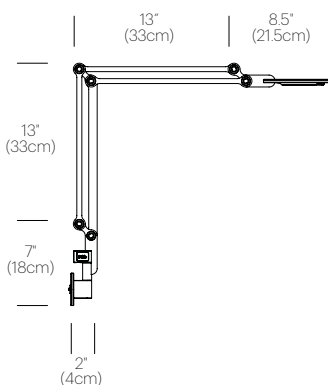

LIGHT CONTROL

Rocker switch (high, low, off)

FEATURES

- 180° rotation at base
- Full-range height adjustability
- 180° front to back head tilt
- Advanced LED array eliminates multiple shadows
- Ships flat-packed
- OCC model available upon request

CERTIFICATIONS

PACKAGING WEIGHT AND DIMENSIONS

Link Wall Small:	3.4LBS	33.5" X 7" X 4.5"
	1.5KGS	85cm X 18cm X 11cm
Link Wall Medium:	3.6LBS	33" X 6.5" X 4.5"
	1.6KGS	84cm X 17cm X 11cm

NOTES

- Occupancy sensor model available upon request
- Custom requests can be considered on volume orders
- Link USB sold separately

FINISHES

DIMENSIONS

LINK MEDIUM WALL

LINK SMALL WALL

LINK USB