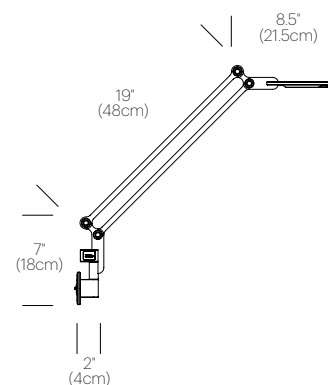

LIGHT CONTROL

Rocker switch (high, low, off)

FEATURES

- 180° rotation at base
- Full-range height adjustability
- 180° front to back head tilt
- Advanced LED array eliminates multiple shadows
- Ships flat-packed
- OCC model available upon request

CERTIFICATIONS

PACKAGING WEIGHT AND DIMENSIONS

Link Wall Small:	3.4LBS	33.5" X 7" X 4.5"
	1.5KGS	85cm X 18cm X 11cm
Link Wall Medium:	3.6LBS	33" X 6.5" X 4.5"
	1.6KGS	84cm X 17cm X 11cm

NOTES

- Occupancy sensor model available upon request
- Custom requests can be considered on volume orders
- Link USB sold separately

FINISHES

DIMENSIONS

LINK MEDIUM WALL

LINK SMALL WALL

LINK USB