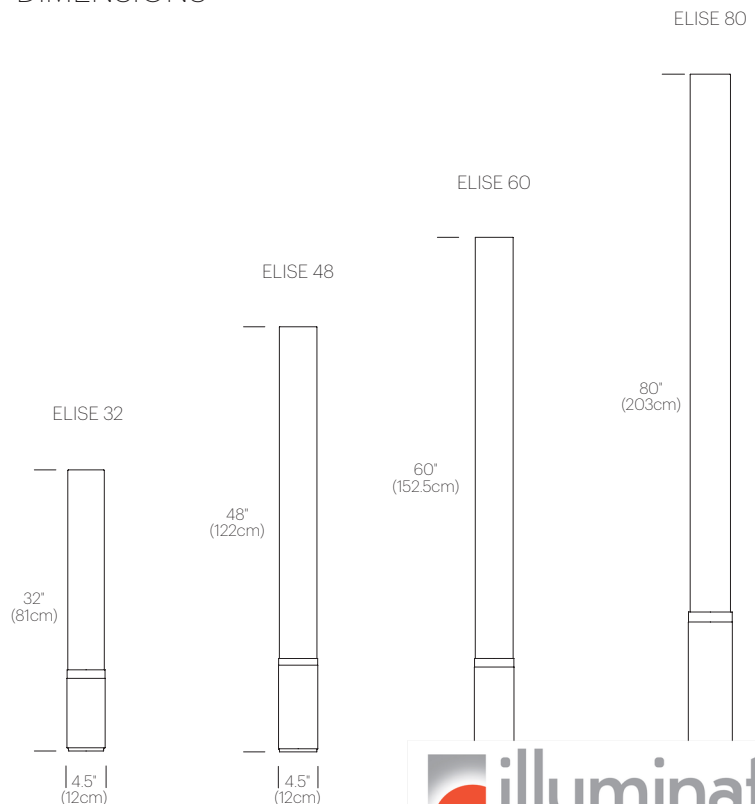

## FINISHES

### ALUMINUM BASE

FROSTED WHITE/  
SILVER

FROSTED WHITE/  
BRASS

FROSTED WHITE/  
BLACK

## DIMENSIONS

Pablo

 **illuminaations**

425 Peachtree Hills Ave. NE #3 Atlanta, GA 30305

404.876.1064

sales@illumco.com