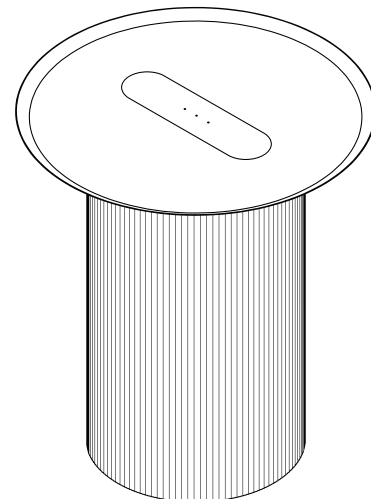

CAROUSEL FLOOR

DESCRIPTION

Carousel blurs the line between ambiance and utility combining a low setting wireless charging tray surface for your mobile devices with warm, glare-free illumination. It's low profile LED light module is discreetly concealed below its mating tray and suspended atop a transparent fluted acrylic cylinder diffuser that radiates mesmerizing light patterns onto the table surface below. Perfectly suited for desktop or bedside use, Carousel embodies a uniquely hybrid perspective on what a personal light can be. The base diffuser is offered in both clear and bronze tint and can be paired with a spun steel tray in Matte White, Terracotta, and Black.

FIXTURE TYPE

Floor

LIGHT SOURCE

Flat Panel LED

LIGHT CONTROL

Capacitive touch switch (3-Stage Dim 100/40/10%)

FEATURES

(2)Wireless charging for Qi compatible mobile devices and wireless recharging cases for compatible devices (does not support Apple Watch charging)
USB-C charging port

SPECIFICATIONS

Voltage: 120-240V 50/60Hz
Power Consumption: 6W
Color Temperature: 2700-2200K
Luminosity: 280 Lumens
Luminaire Efficacy: 47 Lumens/Watt
Color Rendition Index: 90 CRI
Cable length: 6' (183cm)

BLACK

DIMENSIONS

CAROUSEL FLOOR

PACKAGING WEIGHTS AND DIMENSIONS

Carousel Floor:	3.5LBS	17" X 17" X 20"
(Base)	1.6KG	43cm X 43cm X 51cm

PRODUCT CODES

Carousel Floor (Black/Bronze):	CARO FLR BRZ 16 BLK EU
Carousel Floor (Black/Clear):	CARO FLR CLR 16 BLK EU
Carousel Floor (White/Bronze):	CARO FLR BRZ 16 WHT EU
Carousel Floor (White/Clear):	CARO FLR CLR 16 WHT EU
Carousel Floor (Terracotta/Bronze):	CARO FLR BRZ 16 TER EU
Carousel Floor (Terracotta/Clear):	CARO FLR CLR 16 TER EU