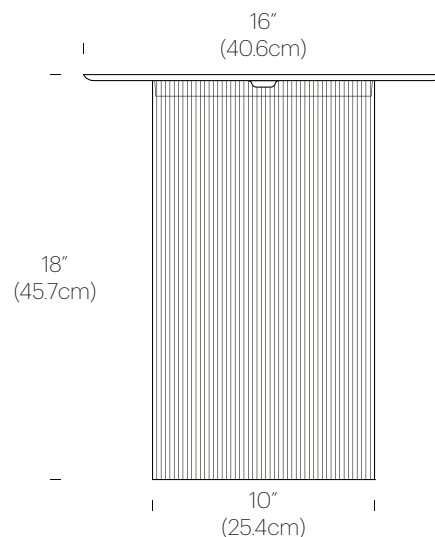

SPECIFICATIONS

Voltage: 120-240V 50/60Hz
Power Consumption: 6W
Color Temperature: 2700-2200K
Luminosity: 280 Lumens
Luminaire Efficacy: 47 Lumens/Watt
Color Rendition Index: 90 CRI
Cable length: 6' (183cm)

BLACK

DIMENSIONS

CAROUSEL FLOOR

PACKAGING WEIGHTS AND DIMENSIONS

Carousel Floor:	3.5LBS	17" X 17" X 20"
(Base)	1.6KG	43cm X 43cm X 51cm

PRODUCT CODES

Carousel Floor (Black/Bronze):	CARO FLR BRZ 16 BLK EU
Carousel Floor (Black/Clear):	CARO FLR CLR 16 BLK EU
Carousel Floor (White/Bronze):	CARO FLR BRZ 16 WHT EU
Carousel Floor (White/Clear):	CARO FLR CLR 16 WHT EU
Carousel Floor (Terracotta/Bronze):	CARO FLR BRZ 16 TER EU
Carousel Floor (Terracotta/Clear):	CARO FLR CLR 16 TER EU