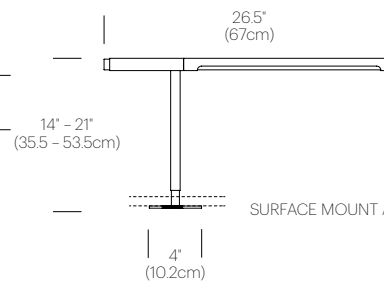

## PACKAGING WEIGHT AND DIMENSIONS

BRAZO TABLE:	14.2LBS	39" X 11" X 5"
	6.4KGS	99cm X 28cm X 13cm

## DIMENSIONS

### BRAZO TABLE

SURFACE MOUNT AVAILABLE FOR 118" (3cm), 2" (5cm) AND 3" (7.5cm) WORKSURFACES

425 Peachtree Hills Ave. NE #3 Atlanta, GA 30305  
404.876.1064

sales@illumco.com