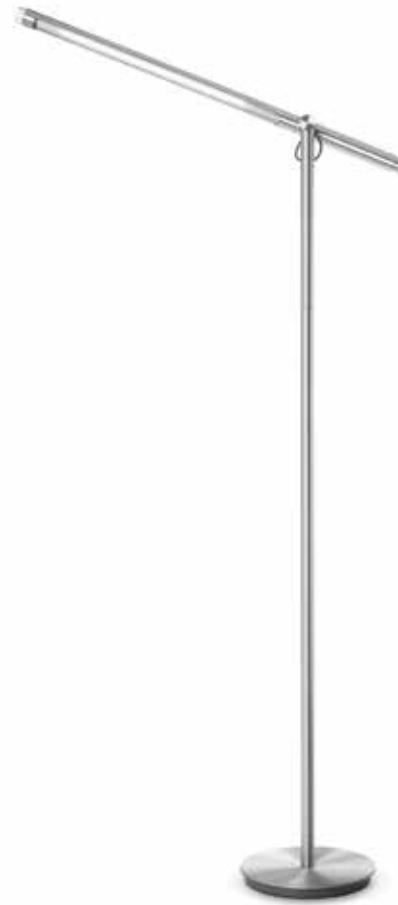

BRAZO FLOOR

DESCRIPTION

Brazo's precision machined aluminum construction allows for optimal task lighting control with 360° adjustability and 90° tilt. Brazo features a luminous and energy-efficient LED light source which can be dialed to any desired beam-spread and brightness depending on the task.

FIXTURE TYPE

Floor

LIGHT SOURCE

(108x) High output LED array

PRODUCT CODES

Brazo Floor (Silver):	BRAZ FLR SLV
Brazo Floor (Black):	BRAZ FLR BLK
Brazo Floor (White):	BRAZ FLR WHT
Brazo Floor (Bronze):	BRAZ FLR BRZ

LIGHT CONTROL

Full range dim (rotary dimmer)

FEATURES

- 360° arm rotation
- 90° arm tilt
- Calibrated light focus control
- Height adjustable
- Advanced LED array eliminates multiple shadows
- Ships flat-packed
- 97% recyclable

SPECIFICATIONS

- Voltage: 120/220V 60Hz
- Power Consumption: 9W
- Color temperature: 3000K
- Luminosity: 400 Lumens
- Luminaire efficacy: 44 Lumens/Watt
- Color Rendition Index: 85 CRI
- Title 20 compliant
- 50K hour lifespan
- Cord length: 8' (244cm)
- Global multi-plug adapter available
- 1 year warranty

CERTIFICATIONS

PACKAGING WEIGHT AND DIMENSIONS

BRAZO FLOOR:	15.55LBS	39" X 11" X 5"
	7.1KGS	99cm X 28cm X 13cm

NOTES

Custom requests can be considered on volume orders