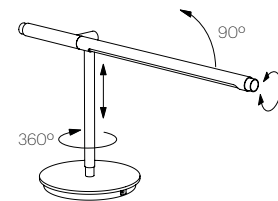

## PACKAGING WEIGHT AND DIMENSIONS

BRAZO TABLE:	14.2LBS	39" X 11" X 5"
	6.4KGS	99cm X 28cm X 13cm

## DIMENSIONS

### BRAZO TABLE

SURFACE MOUNT AVAILABLE FOR 118" (3cm), 2" (5cm) AND 3" (7.5cm) WORKSURFACES

425 Peachtree Hills Ave. NE #3 Atlanta, GA 30305  
404.876.1064

sales@illumco.com