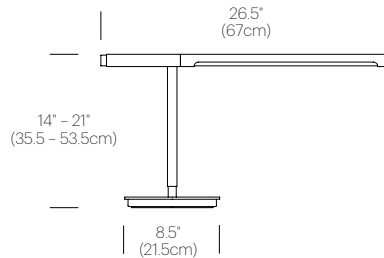

## PACKAGING WEIGHT AND DIMENSIONS

BRAZO TABLE:	14.2LBS	39" X 11" X 5"
	6.4KGS	99cm X 28cm X 13cm

## DIMENSIONS

### BRAZO TABLE

SURFACE MOUNT AVAILABLE FOR 118" (3cm), 2" (5cm) AND 3" (7.5cm) WORKSURFACES

425 Peachtree Hills Ave. NE #3 Atlanta, GA 30305  
404.876.1064

sales@illumco.com