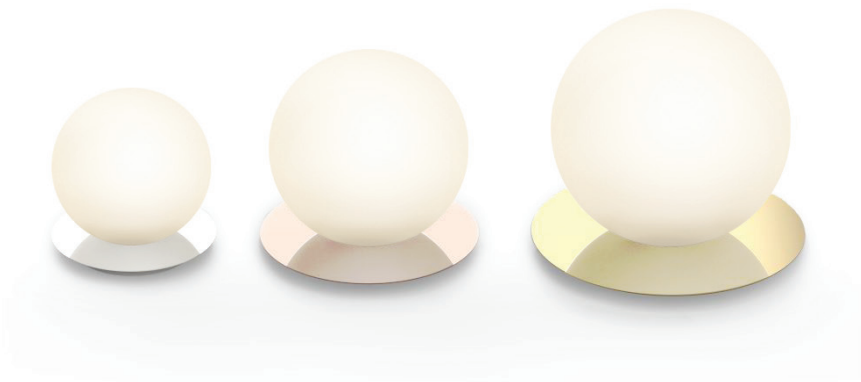

Table

LIGHT SOURCE

Bola Sphere Table 8: (1) 2700K BT-15 Halogen, 53W, 1050Lu
Bola Sphere Table 10/12: (1) 2700K BT-15 Halogen, 72W, 1090Lu
Or (1) 2700K BT-15 LED Bulb, 8W, 800Lu available by request

LIGHT CONTROL

In-line dimmer

PRODUCT CODES

Bola Sphere Table 8 (Chrome):	BOLA SPH TBL 8 CRM
Bola Sphere Table 8 (Brass):	BOLA SPH TBL 8 BRA
Bola Sphere Table 8 (Rose Gold):	BOLA SPH TBL 8 RGD
Bola Sphere Table 8 (Gunmetal):	BOLA SPH TBL 8 GUN
Bola Sphere Table 10 (Chrome):	BOLA SPH TBL 10 CRM
Bola Sphere Table 10 (Brass):	BOLA SPH TBL 10 BRA
Bola Sphere Table 10 (Rose Gold):	BOLA SPH TBL 10 RGD
Bola Sphere Table 10 (Gunmetal):	BOLA SPH TBL 10 GUN
Bola Sphere Table 12 (Chrome):	BOLA SPH TBL 12 CRM
Bola Sphere Table 12 (Brass):	BOLA SPH TBL 12 BRA
Bola Sphere Table 12 (Rose Gold):	BOLA SPH TBL 12 RGD
Bola Sphere Table 12 (Gunmetal):	BOLA SPH TBL 12 GUN

FEATURES

Fully dimmable

SPECIFICATIONS

Voltage: 120V or 240V, 50/60Hz
Power Consumption: 53-72W
Bulb: BT-15 Halogen
Color Temperature: 2700K
Luminosity: 1050Lu (8), 1490Lu (10, 12)
Note: LED BT-15 800lu 2700K Bulb available upon request
Luminaire Efficacy: 20 Lumens/Watt MAX
Cord Length: 6' (1.8m)
1 year warranty

CERTIFICATION

PACKAGING WEIGHTS AND DIMENSIONS

BOLA SPH 8:	4LBS	10" X 10" X 14.5"
	1.8KGS	25cm X 25cm X 37cm
BOLA SPH 10:	4.2LBS	13" X 13" X 18"
	1.9KGS	33cm X 33cm X 46cm
BOLA SPH 12:	5.2LBS	16" X 16" X 21"
	2.4KGS	40cm X 40cm X 53cm

NOTES

Custom requests can be considered on volume orders