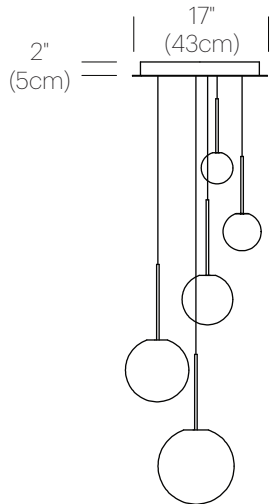

BOLA SPHERE CHANDELIER

DESCRIPTION

Bola Sphere Chandelier can be suspended in a variety of custom arrangements. With Bola Sphere Chandelier, up to 12 lamps** can be grouped together in a variety of mixed globe sizes to form stunning luminaire displays. The size and shape of the grouping is controlled by lamp quantity and positioning relative to the chandelier canopy.

CHANDELIER CANOPY

WHITE

PACKAGING WEIGHT AND DIMENSIONS

BOLA SPH 4	2.6LBS	10" X 9" X 8.5"
	1.2KG	25cm X 23cm X 22cm
BOLA SPH 5	3LBS	10" X 9" X 8.5"
	1.4KG	25cm X 23cm X 22cm
BOLA SPH 6	3.5LBS	11.5" X 9" X 10.5"
	1.6KG	29cm X 23cm X 27cm
BOLA SPH 8	5LBS	12" X 12" X 12.25"
	2.28KG	30cm X 30cm X 31cm
BOLA SPH 10	5.5LBS	14" X 14" X 16.5"
	2.5KG	36cm X 36cm X 42cm
BOLA SPH 12	7.2LBS	18" X 18" X 18"
	3.3KG	46cm X 46cm X 46cm
BOLA CAN 17	15LBS	22" X 22" X 6"
	6.8KG	56cm X 56cm X 15cm
BOLA CAN 26	30LBS	32" X 32" X 6"
	13.6KG	81cm X 81cm X 15cm

DIMENSIONS

BOLA SPHERE 4, 5, 6, 8, 10, 12

BOLA SPHERE CHANDELIER
5, 6, 8

BOLA SPHERE CHANDELIER
6, 8, 10

BOLA SPHERE CHANDELIER
8, 10, 12

BOLA SPHERE CHANDELIER
5, 6, 8, 10

BOLA SPHERE CHANDELIER
6, 8, 10, 12

BOLA SPHERE CHANDELIER
4, 5, 6, 8, 10

BOLA SPHERE CHANDELIER
5, 6, 8, 10, 12

BOLA SPHERE CHANDELIER
4, 5, 6, 8, 10, 12

BOLA SPHERE CHANDELIER
4, 5, 6, 8, 10, 12 (X2)