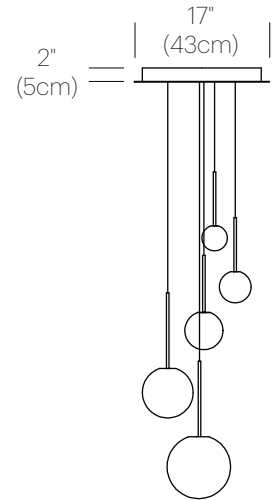

BOLA SPHERE CHANDELIER

DESCRIPTION

Bola Sphere Chandelier can be suspended in a variety of custom arrangements. With Bola Sphere Chandelier, up to 12 lamps** can be grouped together in a variety of mixed globe sizes to form stunning luminaire displays. The size and shape of the grouping is controlled by lamp quantity and positioning relative to the chandelier canopy.

CHANDELIER CANOPY

WHITE

PACKAGING WEIGHT AND DIMENSIONS

BOLA SPH 4	2.6LBS	10" X 9" X 8.5"
	1.2KG	25cm X 23cm X 22cm
BOLA SPH 5	3LBS	10" X 9" X 8.5"
	1.4KG	25cm X 23cm X 22cm
BOLA SPH 6	3.5LBS	11.5" X 9" X 10.5"
	1.6KG	29cm X 23cm X 27cm
BOLA SPH 8	5LBS	12" X 12" X 12.25"
	2.28KG	30cm X 30cm X 31cm
BOLA SPH 10	5.5LBS	14" X 14" X 16.5"
	2.5KG	36cm X 36cm X 42cm
BOLA SPH 12	7.2LBS	18" X 18" X 18"
	3.3KG	46cm X 46cm X 46cm
BOLA CAN 17	15LBS	22" X 22" X 6"
	6.8KG	56cm X 56cm X 15cm
BOLA CAN 26	30LBS	32" X 32" X 6"
	13.6KG	81cm X 81cm X 15cm

DIMENSIONS

BOLA SPHERE 4, 5, 6, 8, 10, 12

BOLA SPHERE CHANDELIER
5, 6, 8

BOLA SPHERE CHANDELIER
6, 8, 10

BOLA SPHERE CHANDELIER
8, 10, 12

BOLA SPHERE CHANDELIER
5, 6, 8, 10

BOLA SPHERE CHANDELIER
6, 8, 10, 12

BOLA SPHERE CHANDELIER
4, 5, 6, 8, 10

BOLA SPHERE CHANDELIER
5, 6, 8, 10, 12

BOLA SPHERE CHANDELIER
4, 5, 6, 8, 10, 12

BOLA SPHERE CHANDELIER
4, 5, 6, 8, 10, 12 (X2)