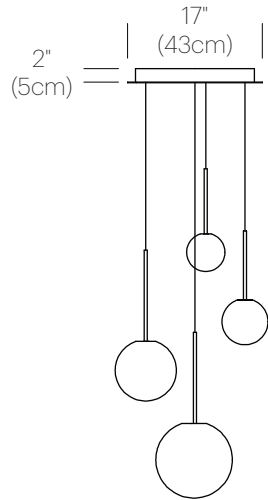

BOLA SPHERE CHANDELIER

DESCRIPTION

Bola Sphere Chandelier can be suspended in a variety of custom arrangements. With Bola Sphere Chandelier, up to 12 lamps** can be grouped together in a variety of mixed globe sizes to form stunning luminaire displays. The size and shape of the grouping is controlled by lamp quantity and positioning relative to the chandelier canopy.

CHANDELIER CANOPY

WHITE

PACKAGING WEIGHT AND DIMENSIONS

BOLA SPH 4	2.6LBS	10" X 9" X 8.5"
	1.2KG	25cm X 23cm X 22cm
BOLA SPH 5	3LBS	10" X 9" X 8.5"
	1.4KG	25cm X 23cm X 22cm
BOLA SPH 6	3.5LBS	11.5" X 9" X 10.5"
	1.6KG	29cm X 23cm X 27cm
BOLA SPH 8	5LBS	12" X 12" X 12.25"
	2.28KG	30cm X 30cm X 31cm
BOLA SPH 10	5.5LBS	14" X 14" X 16.5"
	2.5KG	36cm X 36cm X 42cm
BOLA SPH 12	7.2LBS	18" X 18" X 18"
	3.3KG	46cm X 46cm X 46cm
BOLA CAN 17	15LBS	22" X 22" X 6"
	6.8KG	56cm X 56cm X 15cm
BOLA CAN 26	30LBS	32" X 32" X 6"
	13.6KG	81cm X 81cm X 15cm

DIMENSIONS

BOLA SPHERE 4, 5, 6, 8, 10, 12

BOLA SPHERE CHANDELIER
5, 6, 8

BOLA SPHERE CHANDELIER
6, 8, 10

BOLA SPHERE CHANDELIER
8, 10, 12

BOLA SPHERE CHANDELIER
5, 6, 8, 10

BOLA SPHERE CHANDELIER
6, 8, 10, 12

BOLA SPHERE CHANDELIER
4, 5, 6, 8, 10

BOLA SPHERE CHANDELIER
5, 6, 8, 10, 12

BOLA SPHERE CHANDELIER
4, 5, 6, 8, 10, 12

BOLA SPHERE CHANDELIER
4, 5, 6, 8, 10, 12 (X2)