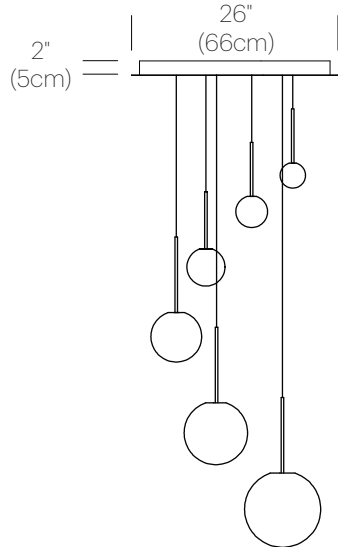

BOLA SPHERE CHANDELIER

DESCRIPTION

Bola Sphere Chandelier can be suspended in a variety of custom arrangements. With Bola Sphere Chandelier, up to 12 lamps** can be grouped together in a variety of mixed globe sizes to form stunning luminaire displays. The size and shape of the grouping is controlled by lamp quantity and positioning relative to the chandelier canopy.

CHANDELIER CANOPY

WHITE

PACKAGING WEIGHT AND DIMENSIONS

BOLA SPH 4	2.6LBS	10" X 9" X 8.5"
	1.2KG	25cm X 23cm X 22cm
BOLA SPH 5	3LBS	10" X 9" X 8.5"
	1.4KG	25cm X 23cm X 22cm
BOLA SPH 6	3.5LBS	11.5" X 9" X 10.5"
	1.6KG	29cm X 23cm X 27cm
BOLA SPH 8	5LBS	12" X 12" X 12.25"
	2.28KG	30cm X 30cm X 31cm
BOLA SPH 10	5.5LBS	14" X 14" X 16.5"
	2.5KG	36cm X 36cm X 42cm
BOLA SPH 12	7.2LBS	18" X 18" X 18"
	3.3KG	46cm X 46cm X 46cm
BOLA CAN 17	15LBS	22" X 22" X 6"
	6.8KG	56cm X 56cm X 15cm
BOLA CAN 26	30LBS	32" X 32" X 6"
	13.6KG	81cm X 81cm X 15cm

DIMENSIONS

BOLA SPHERE 4, 5, 6, 8, 10, 12

BOLA SPHERE CHANDELIER
5, 6, 8

BOLA SPHERE CHANDELIER
6, 8, 10

BOLA SPHERE CHANDELIER
8, 10, 12

BOLA SPHERE CHANDELIER
5, 6, 8, 10

BOLA SPHERE CHANDELIER
6, 8, 10, 12

BOLA SPHERE CHANDELIER
4, 5, 6, 8, 10

BOLA SPHERE CHANDELIER
5, 6, 8, 10, 12

BOLA SPHERE CHANDELIER
4, 5, 6, 8, 10, 12

BOLA SPHERE CHANDELIER
4, 5, 6, 8, 10, 12 (X2)