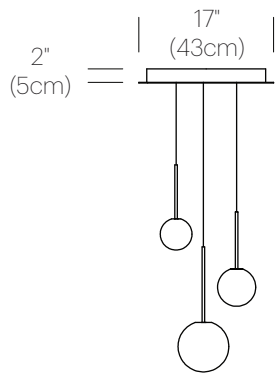

CHANDELIER CANOPY

WHITE

PACKAGING WEIGHT AND DIMENSIONS

BOLA SPH 4	2.6LBS	10" X 9" X 8.5"
	1.2KG	25cm X 23cm X 22cm
BOLA SPH 5	3LBS	10" X 9" X 8.5"
	1.4KG	25cm X 23cm X 22cm
BOLA SPH 6	3.5LBS	11.5" X 9" X 10.5"
	1.6KG	29cm X 23cm X 27cm
BOLA SPH 8	5LBS	12" X 12" X 12.25"
	2.28KG	30cm X 30cm X 31cm
BOLA SPH 10	5.5LBS	14" X 14" X 16.5"
	2.5KG	36cm X 36cm X 42cm
BOLA SPH 12	7.2LBS	18" X 18" X 18"
	3.3KG	46cm X 46cm X 46cm
BOLA CAN 17	15LBS	22" X 22" X 6"
	6.8KG	56cm X 56cm X 15cm
BOLA CAN 26	30LBS	32" X 32" X 6"
	13.6KG	81cm X 81cm X 15cm

*10" and 12" globes will be available for order September 2019

**Maximum: 5x Lamps for 17" Canopy, 12x Lamps for 26" Canopy.

illuminations

425 Peachtree Hills Ave. NE #3 Atlanta, GA 30305

404.876.1064

sales@illumco.com

DIMENSIONS

BOLA SPHERE 4, 5, 6, 8, 10, 12

BOLA SPHERE CHANDELIER
5, 6, 8

BOLA SPHERE CHANDELIER
6, 8, 10

BOLA SPHERE CHANDELIER
8, 10, 12

BOLA SPHERE CHANDELIER
5, 6, 8, 10

BOLA SPHERE CHANDELIER
6, 8, 10, 12