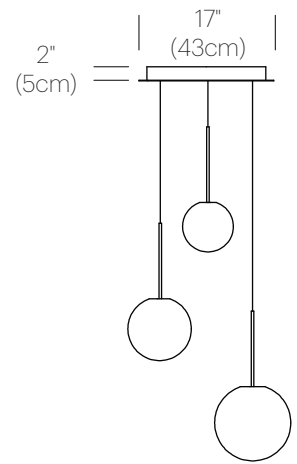

BOLA SPHERE CHANDELIER

DESCRIPTION

Bola Sphere Chandelier can be suspended in a variety of custom arrangements. With Bola Sphere Chandelier, up to 12 lamps** can be grouped together in a variety of mixed globe sizes to form stunning luminaire displays. The size and shape of the grouping is controlled by lamp quantity and positioning relative to the chandelier canopy.

CHANDELIER CANOPY

WHITE

PACKAGING WEIGHT AND DIMENSIONS

BOLA SPH 4	2.6LBS	10" X 9" X 8.5"
	1.2KG	25cm X 23cm X 22cm
BOLA SPH 5	3LBS	10" X 9" X 8.5"
	1.4KG	25cm X 23cm X 22cm
BOLA SPH 6	3.5LBS	11.5" X 9" X 10.5"
	1.6KG	29cm X 23cm X 27cm
BOLA SPH 8	5LBS	12" X 12" X 12.25"
	2.28KG	30cm X 30cm X 31cm
BOLA SPH 10	5.5LBS	14" X 14" X 16.5"
	2.5KG	36cm X 36cm X 42cm
BOLA SPH 12	7.2LBS	18" X 18" X 18"
	3.3KG	46cm X 46cm X 46cm
BOLA CAN 17	15LBS	22" X 22" X 6"
	6.8KG	56cm X 56cm X 15cm
BOLA CAN 26	30LBS	32" X 32" X 6"
	13.6KG	81cm X 81cm X 15cm

DIMENSIONS

BOLA SPHERE 4, 5, 6, 8, 10, 12

BOLA SPHERE CHANDELIER
5, 6, 8

BOLA SPHERE CHANDELIER
6, 8, 10

BOLA SPHERE CHANDELIER
8, 10, 12

BOLA SPHERE CHANDELIER
5, 6, 8, 10

BOLA SPHERE CHANDELIER
6, 8, 10, 12

BOLA SPHERE CHANDELIER
4, 5, 6, 8, 10

BOLA SPHERE CHANDELIER
5, 6, 8, 10, 12

BOLA SPHERE CHANDELIER
4, 5, 6, 8, 10, 12

BOLA SPHERE CHANDELIER
4, 5, 6, 8, 10, 12 (X2)