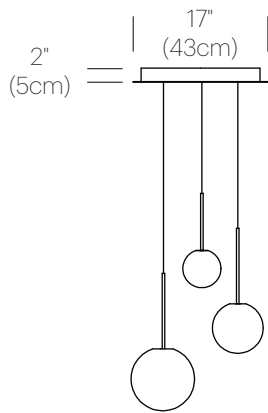

CHANDELIER CANOPY

WHITE

PACKAGING WEIGHT AND DIMENSIONS

BOLA SPH 4	2.6LBS	10" X 9" X 8.5"
	1.2KG	25cm X 23cm X 22cm
BOLA SPH 5	3LBS	10" X 9" X 8.5"
	1.4KG	25cm X 23cm X 22cm
BOLA SPH 6	3.5LBS	11.5" X 9" X 10.5"
	1.6KG	29cm X 23cm X 27cm
BOLA SPH 8	5LBS	12" X 12" X 12.25"
	2.28KG	30cm X 30cm X 31cm
BOLA SPH 10	5.5LBS	14" X 14" X 16.5"
	2.5KG	36cm X 36cm X 42cm
BOLA SPH 12	7.2LBS	18" X 18" X 18"
	3.3KG	46cm X 46cm X 46cm
BOLA CAN 17	15LBS	22" X 22" X 6"
	6.8KG	56cm X 56cm X 15cm
BOLA CAN 26	30LBS	32" X 32" X 6"
	13.6KG	81cm X 81cm X 15cm

*10" and 12" globes will be available for order September 2019

**Maximum: 5x Lamps for 17" Canopy, 12x Lamps for 26" Canopy.

illuminations

425 Peachtree Hills Ave. NE #3 Atlanta, GA 30305

404.876.1064

sales@illumco.com

DIMENSIONS

BOLA SPHERE 4, 5, 6, 8, 10, 12

BOLA SPHERE CHANDELIER
5, 6, 8

BOLA SPHERE CHANDELIER
6, 8, 10

BOLA SPHERE CHANDELIER
8, 10, 12

BOLA SPHERE CHANDELIER
5, 6, 8, 10

BOLA SPHERE CHANDELIER
6, 8, 10, 12