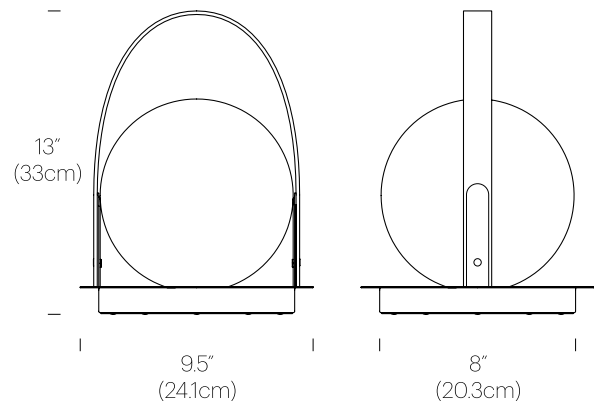

SPECIFICATIONS

Voltage: 120V or 240V, 50/60Hz
Power Consumption: 3.2W
Color Temperature: 2700-1800K (warm dim)
Luminosity: 280 Lumens
Luminaire Efficacy: 87.5 Lumens/Watt MAX
Cord Length: 6' (1.8m)
IP Rating: IP20
6 hr Charge time (using 10W power plug, not included)

VEG TAN

BLACK

DIMENSIONS

BOLA LANTERN

PRODUCT CODES

Bola Lantern (Black/Gunmetal):	BOLA LTN GUN BLK
Bola Lantern (Black/Matte black):	BOLA LTN BLK BLK
Bola Lantern (Black/Brass):	BOLA LTN BRA BLK
Bola Lantern (Tan/Brass):	BOLA LTN BRA TAN
Bola Lantern (Tan/Matte black):	BOLA LTN BLK TAN
Bola Lantern (Tan/Chrome):	BOLA LTN CRM TAN

PACKAGING WEIGHTS AND DIMENSIONS

Bola Lantern:	4LBS	10" X 10" X 14.5"
	1.8KGS	25cm X 25cm X 37cm

NOTES

Custom requests can be considered on volume orders