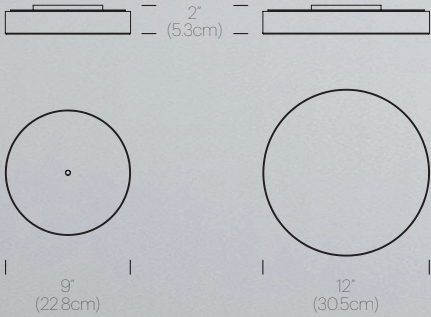

# BOLA DISC MULTI-LIGHT

**DESCRIPTION**

Bola's elegant reflective disc and globe design can be suspended in a variety of custom arrangements in both round and linear configurations. With Bola Disc Multi-Light, up to 11 lamps can be grouped together in a variety of mixed disc sizes to form stunning luminaire displays. Both size and shape of the grouping is controlled by lamp quantity and positioning relative to the Multi-Light canopy. Swag mounts are provided to extend the lights out into space along with an ample cord length of 8.9' (2.7m) to offer a wide array of unique solutions.

**CERTIFICATIONS**

**PACKAGING WEIGHTS AND DIMENSIONS**

Multi-Light Canopy 9"	4.3LBS	12" X 12" X 6"
	2KG	30.5cm X 30.5cm X 15cm
Multi-Light Canopy 12"	6.6LBS	12" X 12" X 6"
	3KG	30.5cm X 30.5cm X 15cm

**NOTES**

Custom requests can be considered on volume orders

BOLA Multi-Light Canopy  
Small (Ø9" OD) Up to 5

or

BOLA Multi-Light Canopy  
Large (Ø12" OD) 6 to 11

2, 3, 4, 5, 6... 11

**FINISHES**

BOLA DISC

CANOPY

**ROUND**

**MULTI-LIGHT CANOPY DIMENSIONS**

**LINEAR**