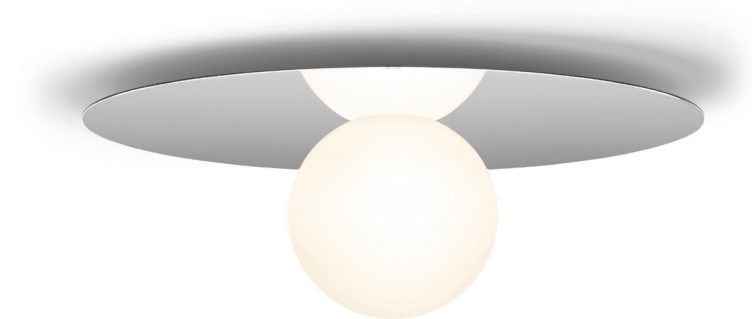

BOLA DISC FLUSH

DESCRIPTION

A study in refined simplicity, Bola Flush offers a magical combination of mirror and globe refined down to its bare essentials. The objective with the Bola Flush is to provide both direct and reflected light from either ceiling or wall mounted vantage points. Bola Flush brings elegance and refinement with four sizes and six finishes in chrome, brass, rose gold, gunmetal, and lacquered white or matte black. An ideal fixture for adding diffused and reflected light in hallway corridors, nooks, dining settings, bedrooms, or living areas. Stunning groupings can also be created by mixing different sizes together to form unique custom light displays.

ROSE GOLD

GUNMETAL

MATTE BLACK

GLOSS WHITE

DIMENSIONS

BOLA DISC FLUSH 12, 18, 22, 32

LIGHT CONTROL

Hard-wired, 0-10V and ELV compatible

CERTIFICATIONS

Intertek

PACKAGING WEIGHT AND DIMENSIONS

Bola Disc 12	4LBS	15" X 15" X 7"
(Steel Shade)	1.8KG	38cm X 38cm X 18cm
Bola Disc 12	2.4LBS	15" X 15" X 7"
(White Aluminum Shade)	1.1KG	38cm X 38cm X 18cm
Bola Disc 18	8.6LBS	20.75" X 20.75" X 8"
(Steel Shade)	3.9KG	53cm X 53cm X 20cm
Bola Disc 18	6.75LBS	20.75" X 20.75" X 8"
(White Aluminum Shade)	3KG	53cm X 53cm X 20cm
Bola Disc 22	12.25LBS	24" X 24" X 10"
(Steel Shade)	5.6KG	61cm X 61cm X 25cm
Bola Disc 22	9LBS	24" X 24" X 10"
(White Aluminum Shade)	4.1KG	61cm X 61cm X 25cm
Bola Disc 32	23.8LBS	34.5" X 34.5" X 10.5"
(Steel Shade)	10.8KG	87.6cm X 87.6cm X 27cm
Bola Disc 32	17.5LBS	34.5" X 34.5" X 10.5"
(White Aluminum Shade)	7.9KG	87.6cm X 87.6cm X 27cm

NOTES

Custom requests can be considered on volume orders

Pablo

Pablo

BOLA DISC FLUSH GROUPING

Stunning compositions can be created by mixing or matching different sizes and finishes together to form unique customized light clusters.