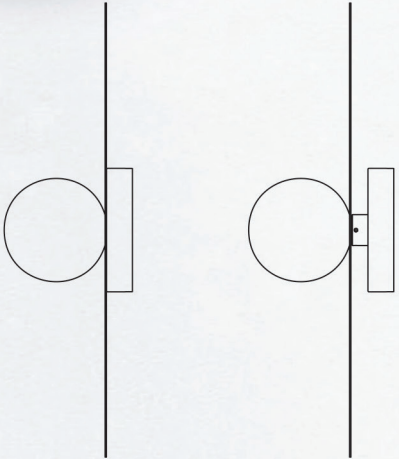

BOLA DISC FLUSH

DESCRIPTION

A study in refined simplicity, Bola Flush offers a magical combination of mirror and globe refined down to its bare essentials. The objective with the Bola Flush is to provide both direct and reflected light from either ceiling or wall mounted vantage points. Bola Flush brings elegance and refinement with four sizes and six finishes in chrome, brass, rose gold, gunmetal, and lacquered white or matte black. An ideal fixture for adding diffused and reflected light in hallway corridors, nooks, dining settings, bedrooms, or living areas. Stunning groupings can also be created by mixing different sizes together to form unique custom light displays.

CERTIFICATIONS

Intertek

PACKAGING WEIGHT AND DIMENSIONS

Bola Disc 12	4LBS	15" X 15" X 7"
(Steel Shade)	1.8KG	38cm X 38cm X 18cm
Bola Disc 12	2.4LBS	15" X 15" X 7"
(White Aluminum Shade)	1.1KG	38cm X 38cm X 18cm
Bola Disc 18	8.6LBS	20.75" X 20.75" X 8"
(Steel Shade)	3.9KG	53cm X 53cm X 20cm
Bola Disc 18	6.75LBS	20.75" X 20.75" X 8"
(White Aluminum Shade)	3KG	53cm X 53cm X 20cm
Bola Disc 22	12.25LBS	24" X 24" X 10"
(Steel Shade)	5.6KG	61cm X 61cm X 25cm
Bola Disc 22	9LBS	24" X 24" X 10"
(White Aluminum Shade)	4.1KG	61cm X 61cm X 25cm
Bola Disc 32	23.8LBS	34.5" X 34.5" X 10.5"
(Steel Shade)	10.8KG	87.6cm X 87.6cm X 27cm
Bola Disc 32	17.5LBS	34.5" X 34.5" X 10.5"
(White Aluminum Shade)	7.9KG	87.6cm X 87.6cm X 27cm

NOTES

Custom requests can be considered on volume orders

Pablo

Pablo

BOLA DISC FLUSH GROUPING

Stunning compositions can be created by mixing or matching different sizes and finishes together to form unique customized light clusters.