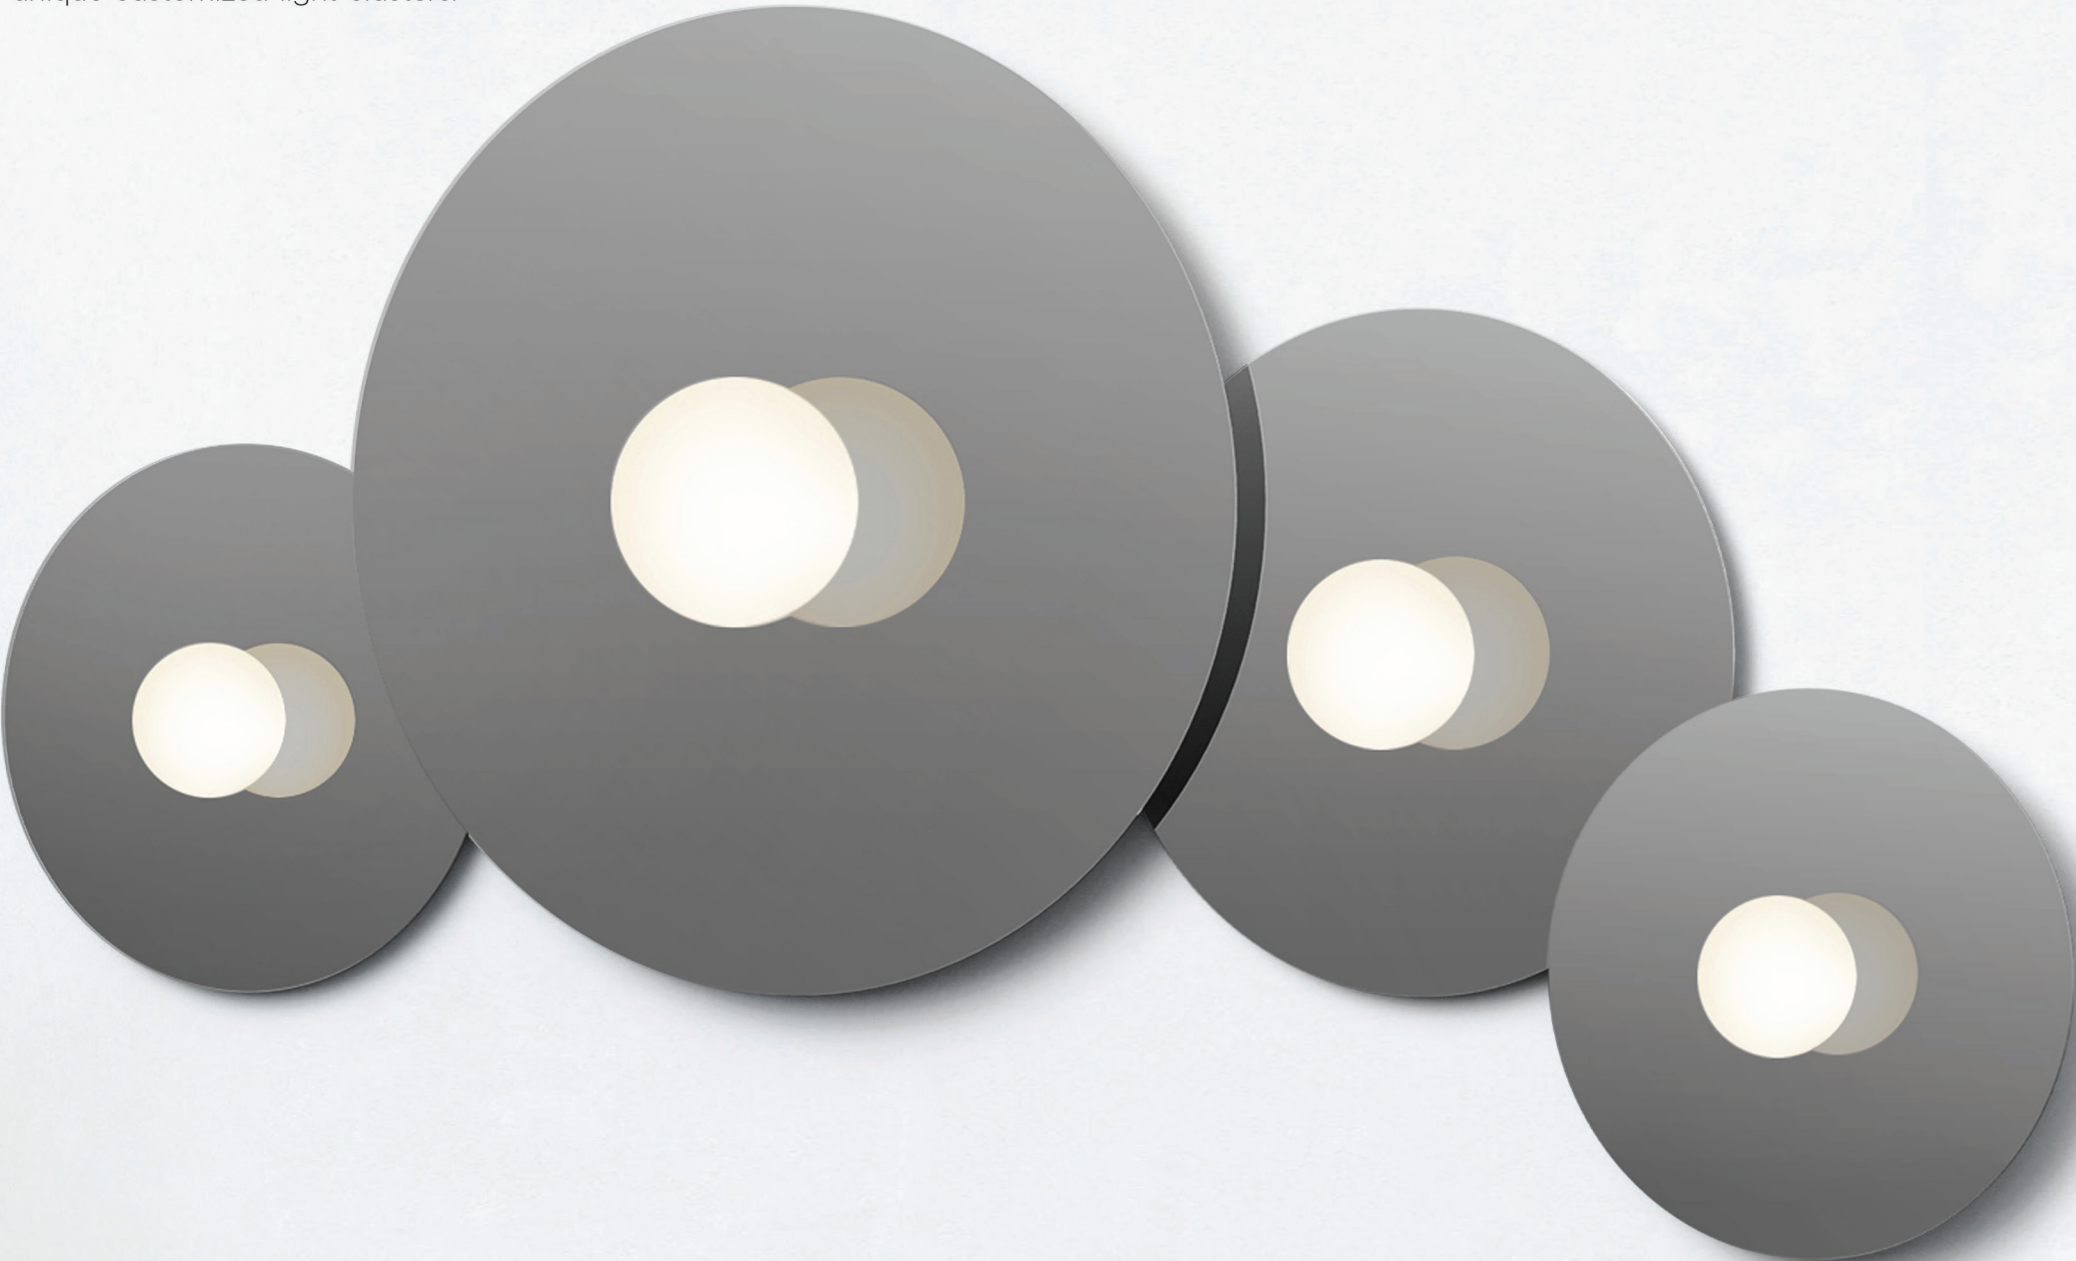

BOLA DISC FLUSH

DESCRIPTION

A study in refined simplicity, Bola Flush offers a magical combination of mirror and globe refined down to its bare essentials. The objective with the Bola Flush is to provide both direct and reflected light from either ceiling or wall mounted vantage points. Bola Flush brings elegance and refinement with four sizes and six finishes in chrome, brass, rose gold, gunmetal, and lacquered white or matte black. An ideal fixture for adding diffused and reflected light in hallway corridors, nooks, dining settings, bedrooms, or living areas. Stunning groupings can also be created by mixing different sizes together to form unique custom light displays.

NOTES

Custom requests can be considered on volume orders

Pablo

Pablo

BOLA DISC FLUSH GROUPING

Stunning compositions can be created by mixing or matching different sizes and finishes together to form unique customized light clusters.