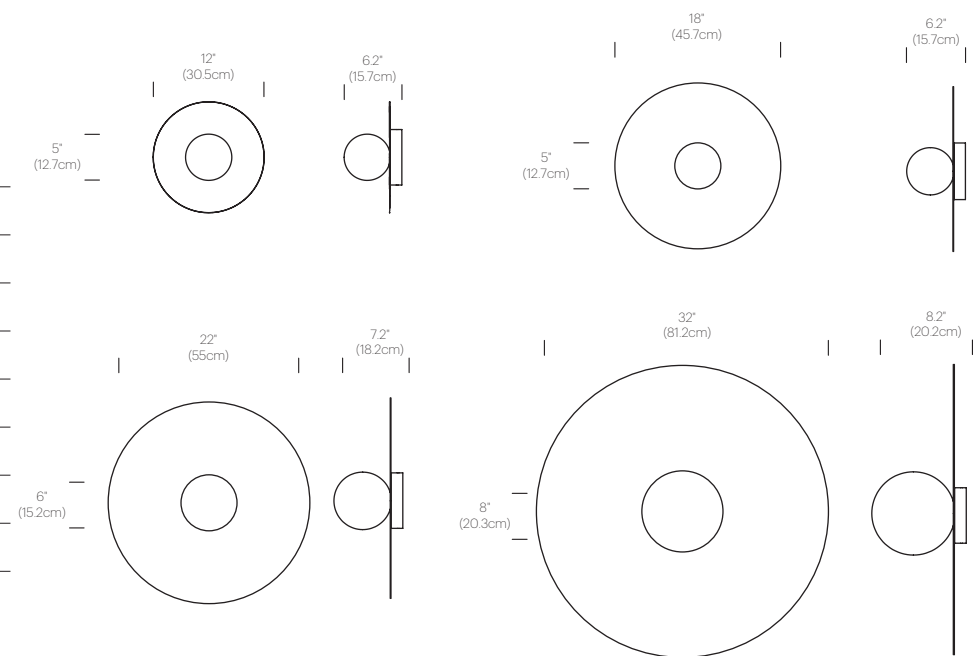

BOLA DISC FLUSH

DESCRIPTION

A study in refined simplicity, Bola Flush offers a magical combination of mirror and globe refined down to its bare essentials. The objective with the Bola Flush is to provide both direct and reflected light from either ceiling or wall mounted vantage points. Bola Flush brings elegance and refinement with four sizes and six finishes in chrome, brass, rose gold, gunmetal, and lacquered white or matte black. An ideal fixture for adding diffused and reflected light in hallway corridors, nooks, dining settings, bedrooms, or living areas. Stunning groupings can also be created by mixing different sizes together to form unique custom light displays.

FIXTURE TYPE

Wall/Ceiling

LIGHT SOURCE

Custom integrated LED, high-output chip on board

PRODUCT CODES

Bola Flush 12 (Chrome):	BOLA FSH 12 CRM
Bola Flush 12 (Brass):	BOLA FSH 12 BRA
Bola Flush 12 (Rose Gold):	BOLA FSH 12 RGD
Bola Flush 12 (Gunmetal):	BOLA FSH 12 GUN
Bola Flush 12 (Gloss White/Chrome):	BOLA FSH 12 WHT
Bola Flush 12 (Matte Black):	BOLA FSH 12 BLK
Bola Flush 18 (Chrome):	BOLA FSH 18 CRM
Bola Flush 18 (Brass):	BOLA FSH 18 BRA
Bola Flush 18 (Rose Gold):	BOLA FSH 18 RGD
Bola Flush 18 (Gunmetal):	BOLA FSH 18 GUN
Bola Flush 18 (Gloss White/Chrome):	BOLA FSH 18 WHT
Bola Flush 18 (Matte Black):	BOLA FSH 18 BLK
Bola Flush 22 (Chrome):	BOLA FSH 22 CRM
Bola Flush 22 (Brass):	BOLA FSH 22 BRA
Bola Flush 22 (Rose Gold):	BOLA FSH 22 RGD
Bola Flush 22 (Gunmetal):	BOLA FSH 22 GUN
Bola Flush 22 (Gloss White/Chrome):	BOLA FSH 22 WHT
Bola Flush 22 (Matte Black):	BOLA FSH 22 BLK
Bola Flush 32 (Chrome):	BOLA FSH 32 CRM
Bola Flush 32 (Brass):	BOLA FSH 32 BRA
Bola Flush 32 (Rose Gold):	BOLA FSH 32 RGD