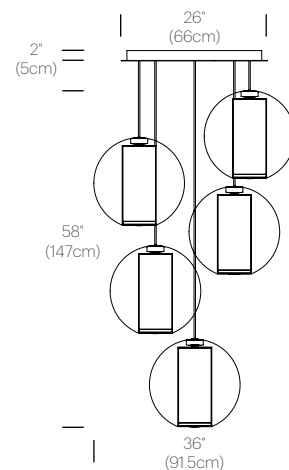

BEL OCCHIO CHANDELIER 5