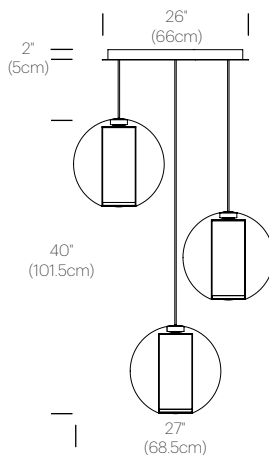

DIMENSIONS

BEL OCCHIO CHANDELIER 3