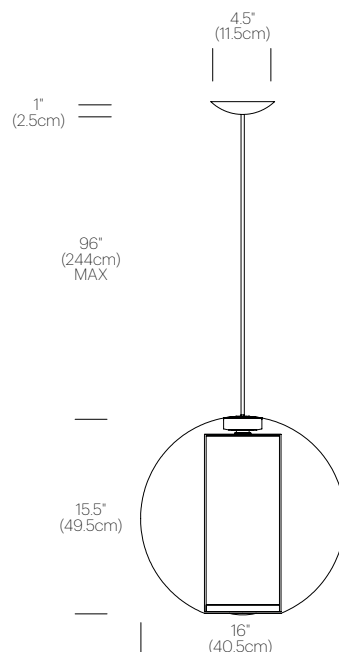

DIMENSIONS

BEL OCCHIO PENDANT

illuminaTions

425 Peachtree Hills Ave. NE #3 Atlanta, GA 30305
404.876.1064

sales@illumco.com