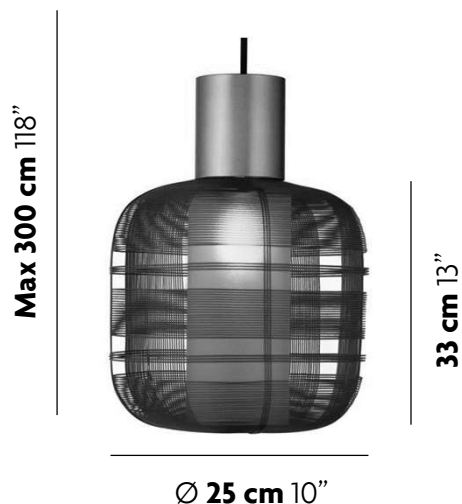

PRODUCT CODES

Gold / Dark Gray 49-STOUT/DKG

Gold / Tuscany Red 49-STOUT/TUS

uplight group.

Uplight group, LLC. 1835 NE Miami Gardens Dr. N. Miami Beach, FL 33179.
Tel. +1.305.621.9602. sales@uplightgroup.com www.uplightgroup.com

Fixture Type _____
Project Name _____

illuminations
425 Peachtree Hills Ave. NE #3 Atlanta, GA 30305
404.876.1064 sales@illumco.com