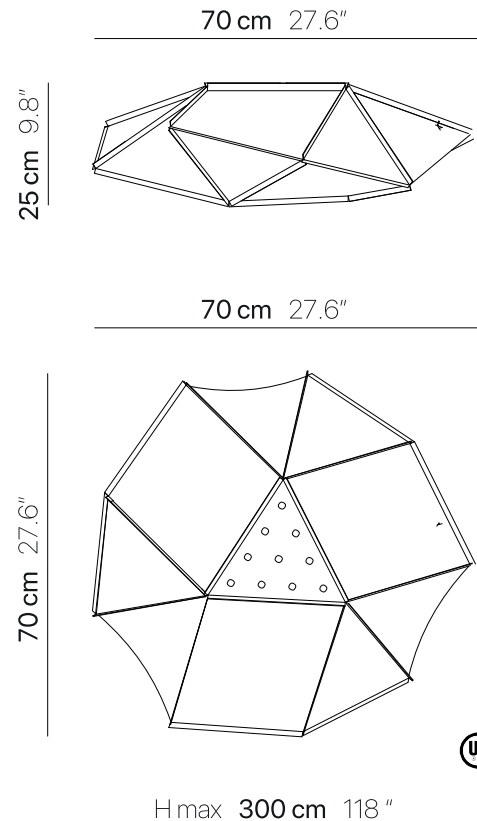

LIGHT SOURCE

1 x E26 LED 25W MAX

Suggested Specs: A21 Frosted

> 90 CRI | 3000K | Dimmable

Omni-directional | 1600+ Lumens

SPECIFICATIONS & TECHNICAL NOTES

UL Listed

Made in France. Constructed in fireproof PVC.

Mounts directly to a standard Junction box.

Cable length max. 10' (field adjustable)

PRODUCT CODES

WHITE OA-F.RUBIS

DIAGRAM

uplight group.

Uplight Group, LLC 1835 NE Miami Gardens Dr. N. Miami Beach, FL 33179
Tel. +1.305.621.9602 sales@uplightgroup.com www.uplightgroup.com