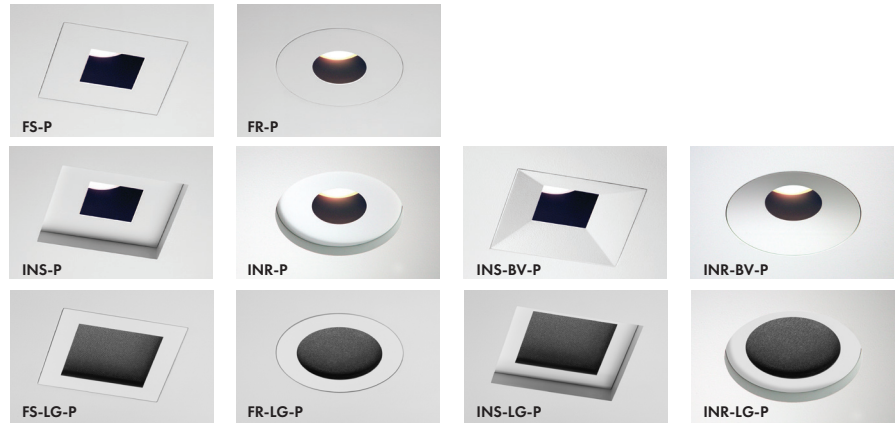

WHITE

POLISHED NICKEL

SATIN NICKEL

OIL-RUBBED BRONZE

BLACK

P-Series – Plaster/Sheetrock Ceiling Applications

W-Series – Flush - Wood/Stone Ceiling Applications

FL-W-Series – Wood/Stone/Acoustic Tile Ceiling Applications

© 2022 No. 8 Lighting

800 Series – Trim Packages

FEATURES

- Round and Square
- Flanged and Flangeless
- Minimal 1-3/4" and 2-3/4" apertures
- Dry, Damp, and Wet Listed
- Compatible with all Number Eight Lighting **800 Series** housings
- Available in five desinger finishes: