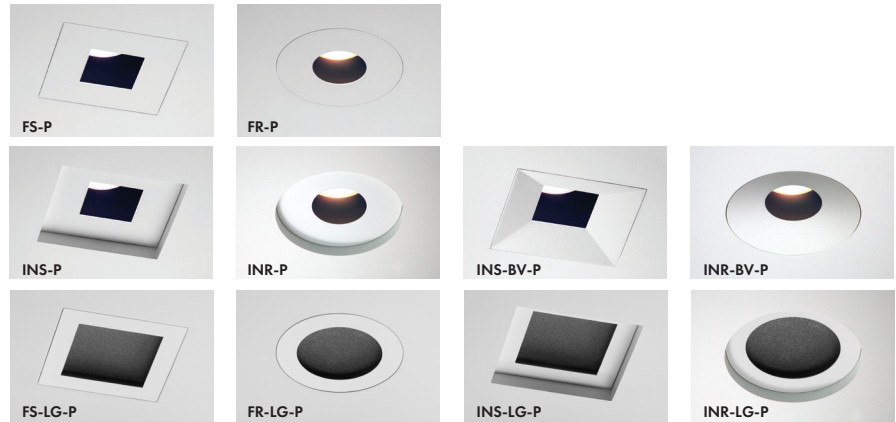

804S – Low-Profile Recessed LED

FEATURES

- 4" overall height
- IC / Airtight / Chicago Plenum rated
- Tested and rated for direct contact with closed-cell spray-foam insulation
- Fourteen Dimming Driver options
- Accepts **J2S** 0-45° adjustable accent and wall wash* (*with optional WW-8 accessory), **K2S** fixed position, or **M2S** 45-90° adjustable mirror reflector lamp modules
- Five LED options: **HI** 3000K, **HI-2** 3000K, **WD** 3000-1800K, **WD-2** 2800-2200K, and **TW** 4700-2200K
- Four beam spread options: 10°, 15°, 25°, and 40°
- Five interchangeable beam enhancing lenses
- Three interchangeable color filtering lenses
- Accepts all **800 Series** trims
- 2019 CA JA8 Compliant

WHITE

POLISHED NICKEL

SATIN NICKEL

OIL-RUBBED BRONZE

BLACK

P-Series – Plaster/Sheetrock Ceiling Applications

W-Series – Flush - Wood/Stone Ceiling Applications

FL-W-Series – Wood/Stone/Acoustic Tile Ceiling Applications

© 2022 No. 8 Lighting

804 – Recessed LED

FEATURES

- 5-1/2" overall height
- IC / Airtight / Chicago Plenum rated
- Tested and rated for direct contact with closed-cell spray-foam insulation
- Six Dimming Driver options
- Accepts **J2** 0-45° adjustable accent and wall wash* (*with optional WW-8 accessory) or **M2** 45-90° adjustable mirror reflector lamp modules
- Three beam spread options: 15°, 25°, and 40°
- Five interchangeable beam enhancing lenses
- Three interchangeable color filtering lenses
- Accepts all **800 Series** trims
- 2019 CA JA8 Compliant