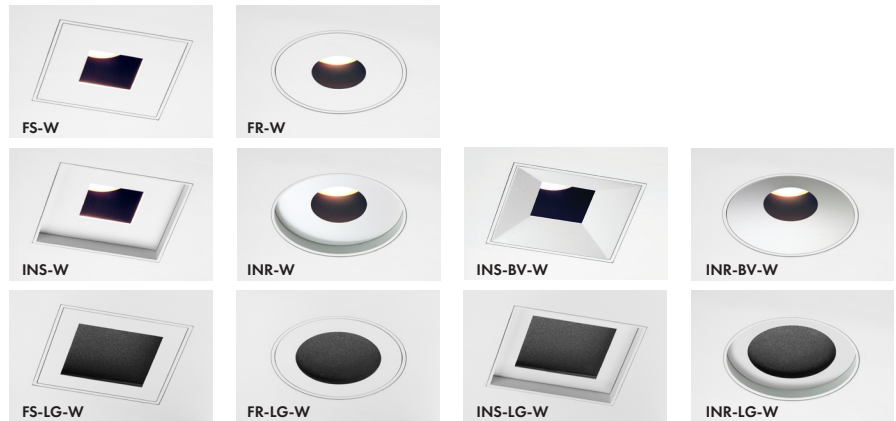

804S – Low-Profile Recessed LED

FEATURES

- 4" overall height
- IC / Airtight / Chicago Plenum rated
- Tested and rated for direct contact with closed-cell spray-foam insulation
- Fourteen Dimming Driver options
- Accepts **J2S** 0-45° adjustable accent and wall wash* (*with optional WW-8 accessory), **K2S** fixed position, or **M2S** 45-90° adjustable mirror reflector lamp modules
- Five LED options: **HI** 3000K, **HI-2** 3000K, **WD** 3000-1800K, **WD-2** 2800-2200K, and **TW** 4700-2200K
- Four beam spread options: 10°, 15°, 25°, and 40°
- Five interchangeable beam enhancing lenses
- Three interchangeable color filtering lenses
- Accepts all **800 Series** trims
- 2019 CA JA8 Compliant

WHITE

POLISHED NICKEL

SATIN NICKEL

OIL-RUBBED BRONZE

BLACK

P-Series – Plaster/Sheetrock Ceiling Applications

W-Series – Flush - Wood/Stone Ceiling Applications

FL-W-Series – Wood/Stone/Acoustic Tile Ceiling Applications

© 2022 No. 8 Lighting

800 Series – Trim Packages

FEATURES

- Round and Square
- Flanged and Flangeless
- Minimal 1-3/4" and 2-3/4" apertures
- Dry, Damp, and Wet Listed
- Compatible with all Number Eight Lighting **800 Series** housings
- Available in five desinger finishes: