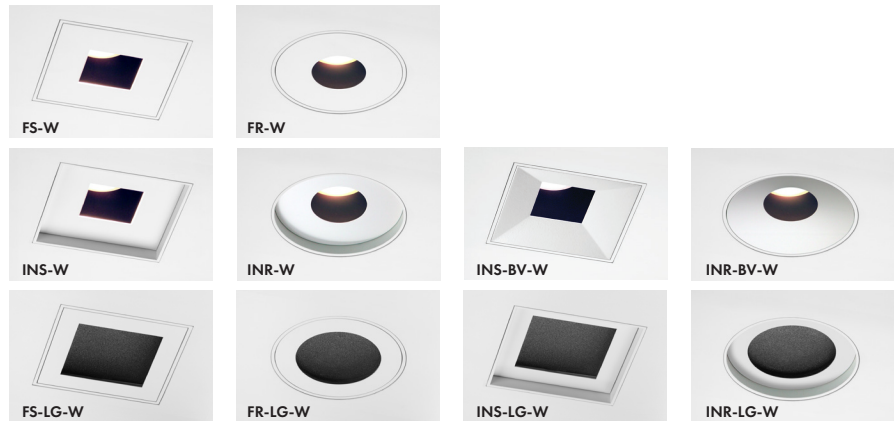

804S – Low-Profile Recessed LED

FEATURES

- 4" overall height
- IC / Airtight / Chicago Plenum rated
- Tested and rated for direct contact with closed-cell spray-foam insulation
- Fourteen Dimming Driver options
- Accepts **J2S** 0-45° adjustable accent and wall wash* (*with optional WW-8 accessory), **K2S** fixed position, or **M2S** 45-90° adjustable mirror reflector lamp modules
- Five LED options: **HI** 3000K, **HI-2** 3000K, **WD** 3000-1800K, **WD-2** 2800-2200K, and **TW** 4700-2200K
- Four beam spread options: 10°, 15°, 25°, and 40°
- Five interchangeable beam enhancing lenses
- Three interchangeable color filtering lenses
- Accepts all **800 Series** trims
- 2019 CA JA8 Compliant

WHITE

POLISHED NICKEL

SATIN NICKEL

OIL-RUBBED BRONZE

BLACK

P-Series – Plaster/Sheetrock Ceiling Applications

W-Series – Flush - Wood/Stone Ceiling Applications

FL-W-Series – Wood/Stone/Acoustic Tile Ceiling Applications

© 2022 No. 8 Lighting

804 – Recessed LED

FEATURES

- 5-1/2" overall height
- IC / Airtight / Chicago Plenum rated
- Tested and rated for direct contact with closed-cell spray-foam insulation
- Six Dimming Driver options
- Accepts **J2** 0-45° adjustable accent and wall wash* (*with optional WW-8 accessory) or **M2** 45-90° adjustable mirror reflector lamp modules
- Three beam spread options: 15°, 25°, and 40°
- Five interchangeable beam enhancing lenses
- Three interchangeable color filtering lenses
- Accepts all **800 Series** trims
- 2019 CA JA8 Compliant