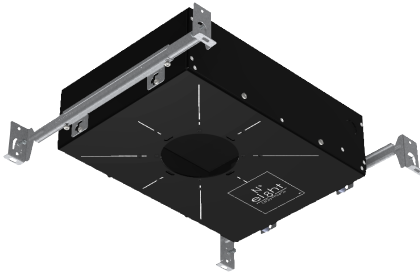

804S – Low-Profile Recessed LED

FEATURES

- 4" overall height
- IC / Airtight / Chicago Plenum rated
- Tested and rated for direct contact with closed-cell spray-foam insulation
- Fourteen Dimming Driver options
- Accepts **J2S** 0-45° adjustable accent and wall wash* (*with optional WW-8 accessory), **K2S** fixed position, or **M2S** 45-90° adjustable mirror reflector lamp modules
- Five LED options: **HI** 3000K, **HI-2** 3000K, **WD** 3000-1800K, **WD-2** 2800-2200K, and **TW** 4700-2200K
- Four beam spread options: 10°, 15°, 25°, and 40°
- Five interchangeable beam enhancing lenses
- Three interchangeable color filtering lenses
- Accepts all **800 Series** trims
- 2019 CA JA8 Compliant

804S – RECESSED LED HOUSING

J2S – LED ADJUSTABLE

K2S – LED FIXED POSITION

M2S – LED MIRROR REFLECTOR

804S-SINGLE LAMP PERFORMANCE SUMMARY

LED:	HI	HI-2	WD	WD-2	TW
Correlated Color Temperature:	3000K	3000K	3000 - 1800K	2800 - 2200K	4700 - 2200K
Color Rendering Index:	92+	93+	97+	95+	92+
Delivered Lumens:	596 – 1144	854 - 1087	474 - 905	460 - 878	714 - 1133
Wattage:	15.0 - 20.7	14.0 - 14.2	14.3 - 14.8	14.3 - 14.8	14.6
Delivered Lumens Per Watt:	37 – 70	60 – 76	32 – 62	31 – 61	49 - 78