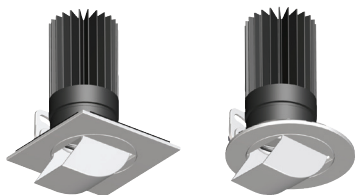

M2 – LED MIRROR REFLECTOR

804-SINGLE LAMP PERFORMANCE SUMMARY

Lamp Module:	J2-HI	M2-HI
Correlated Color Temperature:	3000K	3000K
Color Rendering Index:	92+	92+
Delivered Lumens:	803 - 1117	755 - 944
Wattage:	20.5	20.7
Delivered Lumens Per Watt:	39 - 55	37 - 46