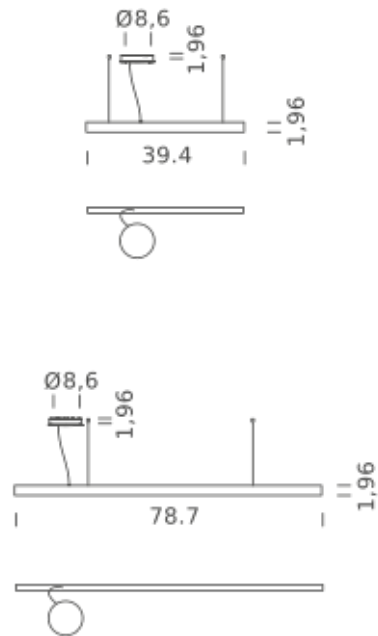

Codes

UZRL1610G15NBO
UZRL1610G15NNE
UZRL1610G15NOR

Structure

matt white
matt black
matt gold

Certificazioni

LINEAR 39.4" | UP-DOWNLIGHT - 2700K

LAMPING

Source	Linear LED
Total power	29W
Emission	Diffused orientable
Switching	DALI 1-100%
Tension	110/240V
Color temperature	2700K
Luminous flux	1666lm
Typ CRI	90
IP class	IP40
Dimensions	39.4"x1.9"
Materials	Aluminum
Notes	Round canopy with 1 x driver WALIMLED100/24 1 x dimmer interface WDIMDALIHP 1 electrical cable length 16.4' 2 adjustable metal cable length 9.8' (including ceiling attachments). RAL 9005 black RAL 9016 white shipped assembled

Codes

UZRL1710G15DBO
UZRL1710G15DNE
UZRL1710G15DOR

Structure

matt white
matt black
matt gold

Certificazioni

LINEAR 39.4" | UP-DOWNLIGHT - 3000K

LAMPING

Source	Linear LED
Total power	29W
Emission	Diffused orientable
Switching	DALI 1-100%
Tension	29W
Color temperature	3000K
Luminous flux	1764lm
Typ CRI	90
IP class	IP40
Dimensions	39.4"x1.9"
Materials	Aluminum
Notes	Round canopy with 1 x driver WALIMLED100/24 1 x dimmer interface WDIMDALIHP 1 electrical cable length 16.4' 2 adjustable metal cable length 9.8' (including ceiling attachments). RAL 9005 black RAL 9016 white shipped assembled

Codes

UZRL1710G15WBO
 UZRL1710G15WNE
 UZRL1710G15WOR

Structure

matt white
 matt black
 matt gold

Certificazioni

LINEAR 39.4" | UP-DOWNLIGHT - 4000K

LAMPING

Source	Linear LED
Total power	29W
Emission	Diffused orientable
Switching	DALI 1-100%
Tension	110/240V
Color temperature	4000K
Luminous flux	1960lm
Typ CRI	90
IP class	IP40
Dimensions	39.4"x1.9"
Materials	Aluminum
Notes	Round canopy with 1 x driver WALIMLED100/24 1 x dimmer interface WDIMDALIHP 1 electrical cable length 16.4' 2 adjustable metal cable length 9.8' (including ceiling attachments). RAL 9005 black RAL 9016 white shipped assembled