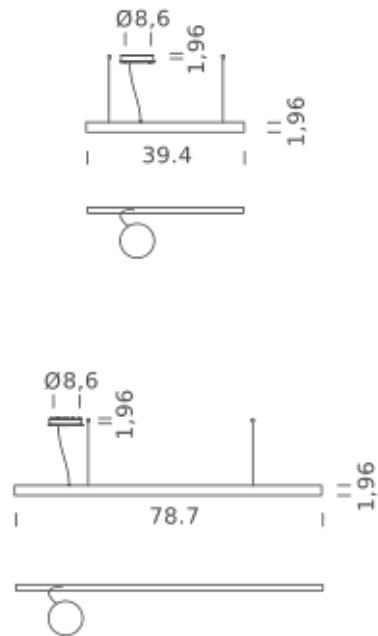

Codes

UZRL1620G15DBO
UZRL1620G15DNE
UZRL1620G15DOR

Structure

matt white
matt black
matt gold

Certificazioni

LINEAR 78.7" | DOWNLIGHT - 3000K

LAMPING

Source	Linear LED
Total power	29W
Emission	Diffused orientable
Switching	DALI 1-100%
Tension	110/240V
Color temperature	3000K
Luminous flux	1764lm
Typ CRI	90
IP class	IP40
Dimensions	78.7"x1.9"
Materials	Aluminum
Notes	Round canopy with 1 x driver WALIMLED100/24 1 x dimmer interface WDIMDALIHP 1 electrical cable length 16.4' 2 adjustable metal cable length 9.8' (including ceiling attachments). RAL 9005 black RAL 9016 white shipped assembled

Codes

UZRL1620G15WBO
UZRL1620G15WNE
UZRL1620G15WOR

Structure

matt white
matt black
matt gold

Certificazioni

LINEAR 78.7" | DOWNLIGHT - 4000K

LAMPING

Source	Linear LED
Total power	29W
Emission	Diffused orientable
Switching	DALI 1-100%
Tension	110/240V
Color temperature	4000K
Luminous flux	1960lm
Typ CRI	90
IP class	IP40
Dimensions	78.7"x1.9"
Materials	Aluminum
Notes	Round canopy with 1 x driver WALIMLED100/24 1 x dimmer interface WDIMDALIHP 1 electrical cable length 16.4' 2 adjustable metal cable length 9.8' (including ceiling attachments). RAL 9005 black RAL 9016 white shipped assembled

Codes

UZRL1620G15NBO
UZRL1620G15NNE
UZRL1620G15NOR

Structure

matt white
matt black
matt gold

Certificazioni

LINEAR 78.7" | UP-DOWNLIGHT - 2700K

LAMPING

Source	Linear LED
Total power	58W
Emission	Diffused orientable
Switching	DALI 1-100%
Tension	110/240V
Color temperature	2700K
Luminous flux	3332lm
Typ CRI	90
IP class	IP40
Dimensions	78.7"x1.9"
Materials	Aluminum
Notes	Round canopy with 1 x driver WALIMLED100/24 1 x dimmer interface WDIMDALIHP 1 electrical cable length 16.4' 2 adjustable metal cable length 9.8' (including ceiling attachments). RAL 9005 black RAL 9016 white shipped assembled