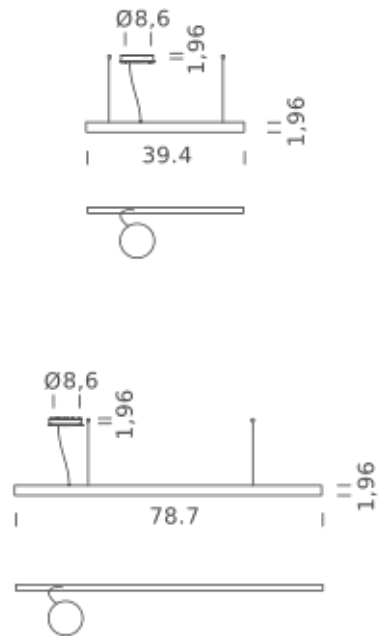

Codes

UZRL1710G15NBO
UZRL1710G15NNE
UZRL1710G15NOR

Structure

matt white
matt black
matt gold

Certificazioni

LINEAR 78.7" | DOWNLIGHT - 2700K

LAMPING

Source	Linear LED
Total power	29W
Emission	Diffused orientable
Switching	DALI 1-100%
Tension	110/240V
Color temperature	2700K
Luminous flux	1666lm
Typ CRI	90
IP class	IP40
Dimensions	78.7"x1.9"
Materials	Aluminum
Notes	Round canopy with 1 x driver WALIMLED100/24 1 x dimmer interface WDIMDALIHP 1 electrical cable length 16.4' 2 adjustable metal cable length 9.8' (including ceiling attachments). RAL 9005 black RAL 9016 white shipped assembled

Codes

UZRL1620G15DBO
UZRL1620G15DNE
UZRL1620G15DOR

Structure

matt white
matt black
matt gold

Certificazioni

LINEAR 78.7" | DOWNLIGHT - 3000K

LAMPING

Source	Linear LED
Total power	29W
Emission	Diffused orientable
Switching	DALI 1-100%
Tension	110/240V
Color temperature	3000K
Luminous flux	1764lm
Typ CRI	90
IP class	IP40
Dimensions	78.7"x1.9"
Materials	Aluminum
Notes	Round canopy with 1 x driver WALIMLED100/24 1 x dimmer interface WDIMDALIHP 1 electrical cable length 16.4' 2 adjustable metal cable length 9.8' (including ceiling attachments). RAL 9005 black RAL 9016 white shipped assembled

Codes

UZRL1620G15WBO
UZRL1620G15WNE
UZRL1620G15WOR

Structure

matt white
matt black
matt gold

Certificazioni

LINEAR 78.7" | DOWNLIGHT - 4000K

LAMPING

Source	Linear LED
Total power	29W
Emission	Diffused orientable
Switching	DALI 1-100%
Tension	110/240V
Color temperature	4000K
Luminous flux	1960lm
Typ CRI	90
IP class	IP40
Dimensions	78.7"x1.9"
Materials	Aluminum
Notes	Round canopy with 1 x driver WALIMLED100/24 1 x dimmer interface WDIMDALIHP 1 electrical cable length 16.4' 2 adjustable metal cable length 9.8' (including ceiling attachments). RAL 9005 black RAL 9016 white shipped assembled