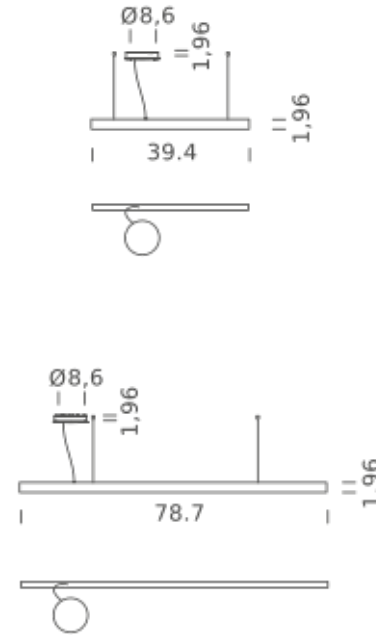

LINEAR 39.4" | UP-DOWNLIGHT - 2700K

LAMPING

Source	Linear LED
Total power	29W
Emission	Diffused orientable
Switching	DALI 1-100%
Tension	110/240V
Color temperature	2700K
Luminous flux	1666lm
Typ CRI	90
IP class	IP40
Dimensions	39.4"x1.9"
Materials	Aluminum
Notes	Round canopy with 1 x driver WALIMLED100/24 | 1 x dimmer interface WDIMDALIHP | 1 electrical cable length 16.4' | 2 adjustable metal cable length 9.8' (including ceiling attachments). RAL 9005 black | RAL 9016 white | shipped assembled

Codes

UZRL1710G15DBO
UZRL1710G15DNE
UZRL1710G15DOR

Structure

matt white
matt black
matt gold

Certificazioni