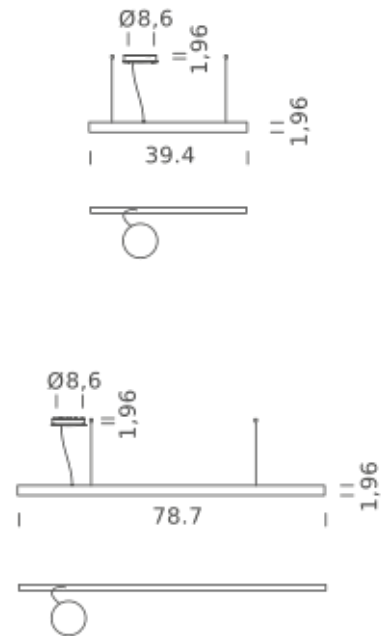

Codes

UZRL1710G15DBO
UZRL1710G15DNE
UZRL1710G15DOR

Structure

matt white
matt black
matt gold

Certificazioni

LINEAR 39.4" | UP-DOWNLIGHT - 3000K

LAMPING

Source	Linear LED
Total power	29W
Emission	Diffused orientable
Switching	DALI 1-100%
Tension	29W
Color temperature	3000K
Luminous flux	1764lm
Typ CRI	90
IP class	IP40
Dimensions	39.4"x1.9"
Materials	Aluminum
Notes	Round canopy with 1 x driver WALIMLED100/24 1 x dimmer interface WDIMDALIHP 1 electrical cable length 16.4' 2 adjustable metal cable length 9.8' (including ceiling attachments). RAL 9005 black RAL 9016 white shipped assembled

Codes

UZRL1710G15WBO
 UZRL1710G15WNE
 UZRL1710G15WOR

Structure

matt white
 matt black
 matt gold

Certificazioni

LINEAR 39.4" | UP-DOWNLIGHT - 4000K

LAMPING

Source	Linear LED
Total power	29W
Emission	Diffused orientable
Switching	DALI 1-100%
Tension	110/240V
Color temperature	4000K
Luminous flux	1960lm
Typ CRI	90
IP class	IP40
Dimensions	39.4"x1.9"
Materials	Aluminum
Notes	Round canopy with 1 x driver WALIMLED100/24 1 x dimmer interface WDIMDALIHP 1 electrical cable length 16.4' 2 adjustable metal cable length 9.8' (including ceiling attachments). RAL 9005 black RAL 9016 white shipped assembled

Codes

UZRL1710G15NBO
UZRL1710G15NNE
UZRL1710G15NOR

Structure

matt white
matt black
matt gold

Certificazioni

LINEAR 78.7" | DOWNLIGHT - 2700K

LAMPING

Source	Linear LED
Total power	29W
Emission	Diffused orientable
Switching	DALI 1-100%
Tension	110/240V
Color temperature	2700K
Luminous flux	1666lm
Typ CRI	90
IP class	IP40
Dimensions	78.7"x1.9"
Materials	Aluminum
Notes	Round canopy with 1 x driver WALIMLED100/24 1 x dimmer interface WDIMDALIHP 1 electrical cable length 16.4' 2 adjustable metal cable length 9.8' (including ceiling attachments). RAL 9005 black RAL 9016 white shipped assembled