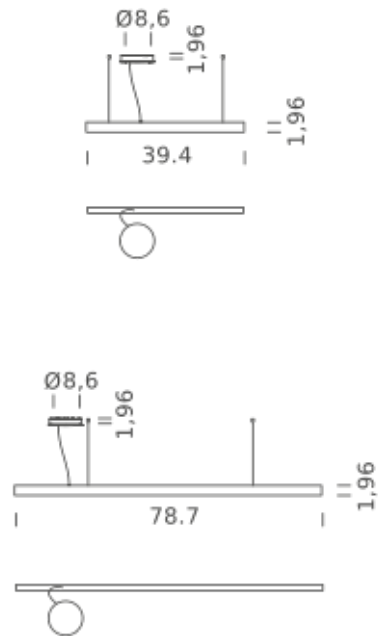

Codes

UZRL1620G15WBO
UZRL1620G15WNE
UZRL1620G15WOR

Structure

matt white
matt black
matt gold

Certificazioni

LINEAR 78.7" | DOWNLIGHT - 4000K

LAMPING

Source	Linear LED
Total power	29W
Emission	Diffused orientable
Switching	DALI 1-100%
Tension	110/240V
Color temperature	4000K
Luminous flux	1960lm
Typ CRI	90
IP class	IP40
Dimensions	78.7"x1.9"
Materials	Aluminum
Notes	Round canopy with 1 x driver WALIMLED100/24 1 x dimmer interface WDIMDALIHP 1 electrical cable length 16.4' 2 adjustable metal cable length 9.8' (including ceiling attachments). RAL 9005 black RAL 9016 white shipped assembled

Codes

UZRL1620G15NBO
UZRL1620G15NNE
UZRL1620G15NOR

Structure

matt white
matt black
matt gold

Certificazioni

LINEAR 78.7" | UP-DOWNLIGHT - 2700K

LAMPING

Source	Linear LED
Total power	58W
Emission	Diffused orientable
Switching	DALI 1-100%
Tension	110/240V
Color temperature	2700K
Luminous flux	3332lm
Typ CRI	90
IP class	IP40
Dimensions	78.7"x1.9"
Materials	Aluminum
Notes	Round canopy with 1 x driver WALIMLED100/24 1 x dimmer interface WDIMDALIHP 1 electrical cable length 16.4' 2 adjustable metal cable length 9.8' (including ceiling attachments). RAL 9005 black RAL 9016 white shipped assembled

Codes

UZRL1720G15DBO
 UZRL1720G15DNE
 UZRL1720G15DOR

Structure

matt white
 matt black
 matt gold

Certificazioni

LINEAR 78.7" | UP-DOWNLIGHT - 3000K

LAMPING

Source	Linear LED
Total power	58W
Emission	Diffused orientable
Switching	DALI 1-100%
Tension	110/240V
Color temperature	3000K
Luminous flux	3528lm
Typ CRI	90
IP class	IP40
Dimensions	78.7"x1.9"
Materials	Aluminum
Notes	Round canopy with 1 x driver WALIMLED100/24 1 x dimmer interface WDIMDALIHP 1 electrical cable length 16.4' 2 adjustable metal cable length 9.8' (including ceiling attachments). RAL 9005 black RAL 9016 white shipped assembled