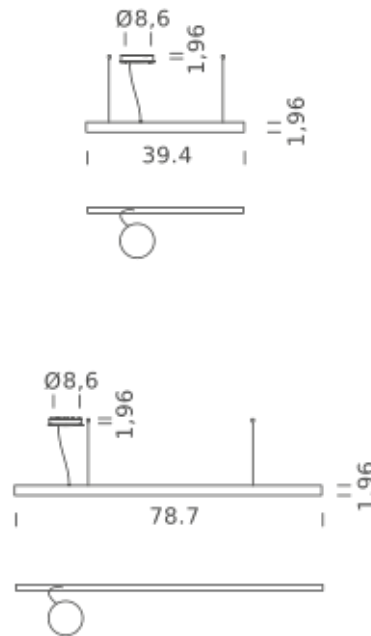

LINEAR 78.7" | DOWNLIGHT - 2700K

LAMPING

Source	Linear LED
Total power	29W
Emission	Diffused orientable
Switching	DALI 1-100%
Tension	110/240V
Color temperature	2700K
Luminous flux	1666lm
Typ CRI	90
IP class	IP40
Dimensions	78.7"x1.9"
Materials	Aluminum
Notes	Round canopy with 1 x driver WALIMLED100/24 | 1 x dimmer interface WDIMDALIHP | 1 electrical cable length 16.4' | 2 adjustable metal cable length 9.8' (including ceiling attachments). RAL 9005 black | RAL 9016 white | shipped assembled

Codes

UZRL1620G15DBO
UZRL1620G15DNE
UZRL1620G15DOR

Structure

matt white
matt black
matt gold

Certificazioni