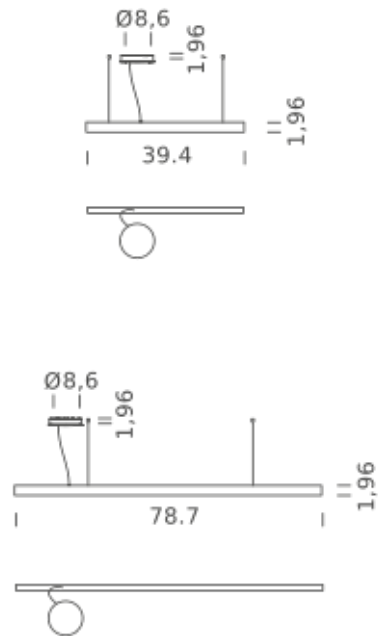

LINEAR 39.4" | DOWNLIGHT - 2700K

LAMPING

Source	Linear LED
Total power	14.5W
Emission	Diffused orientable
Switching	DALI 1-100%
Tension	110/240V
Color temperature	2700K
Luminous flux	833lm
Typ CRI	90
IP class	IP40
Dimensions	39.4"x1.9"
Materials	Aluminum
Notes	Round canopy with 1 x driver WALIMLED100/24 1 x dimmer interface WDIMDALIHP 1 electrical cable length 16.4' 2 x adjustable metal cable length 9.8' (including ceiling attachments). RAL 9005 black RAL 9016 white shipped assembled

Codes

UZRL1610G15WBO
UZRL1610G15WNE
UZRL1610G15WOR

Structure

matt white
matt black
matt gold

Certificazioni

LINEAR 39.4" | DOWNLIGHT - 4000K

LAMPING

Source	Linear LED
Total power	14.5W
Emission	Diffused orientable
Switching	DALI 1-100%
Tension	110/240V
Color temperature	4000K
Luminous flux	980lm
Typ CRI	90
IP class	IP40
Dimensions	39.4"x1.9"
Materials	Aluminum
Notes	Round canopy with 1 x driver WALIMLED100/24 1 x dimmer interface WDIMDALIHP 1 electrical cable length 16.4' 2 x adjustable metal cable length 9.8' (including ceiling attachments). RAL 9005 black RAL 9016 white shipped assembled

Codes

UZRL1610G15NBO
UZRL1610G15NNE
UZRL1610G15NOR

Structure

matt white
matt black
matt gold

Certificazioni

LINEAR 39.4" | UP-DOWNLIGHT - 2700K

LAMPING

Source	Linear LED
Total power	29W
Emission	Diffused orientable
Switching	DALI 1-100%
Tension	110/240V
Color temperature	2700K
Luminous flux	1666lm
Typ CRI	90
IP class	IP40
Dimensions	39.4"x1.9"
Materials	Aluminum
Notes	Round canopy with 1 x driver WALIMLED100/24 1 x dimmer interface WDIMDALIHP 1 electrical cable length 16.4' 2 adjustable metal cable length 9.8' (including ceiling attachments). RAL 9005 black RAL 9016 white shipped assembled