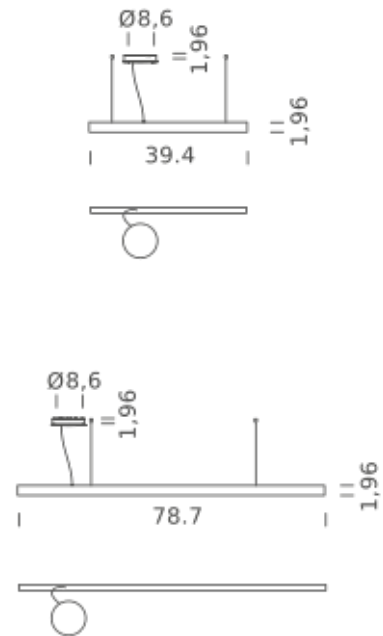

LINEAR 39.4" | DOWNLIGHT - 2700K

LAMPING

Source	Linear LED
Total power	14.5W
Emission	Diffused orientable
Switching	DALI 1-100%
Tension	110/240V
Color temperature	2700K
Luminous flux	833lm
Typ CRI	90
IP class	IP40
Dimensions	39.4"x1.9"
Materials	Aluminum
Notes	Round canopy with 1 x driver WALIMLED100/24 1 x dimmer interface WDIMDALIHP 1 electrical cable length 16.4' 2 x adjustable metal cable length 9.8' (including ceiling attachments). RAL 9005 black RAL 9016 white shipped assembled

Codes

UZRL1610G15DBO
 UZRL1610G15DNE
 UZRL1610G15DOR

Structure

matt white
 matt black
 matt gold

Certificazioni

LINEAR 39.4" | DOWNLIGHT - 3000K

LAMPING

Source	Linear LED
Total power	14.5W
Emission	Diffused orientable
Switching	DALI 1-100%
Tension	110/240V
Color temperature	3000K
Luminous flux	882lm
Typ CRI	90
IP class	IP40
Dimensions	39.4"x1.9"
Materials	Aluminum
Notes	Round canopy with 1 x driver WALIMLED100/24 1 x dimmer interface WDIMDALIHP 1 electrical cable length 16.4' 2 x adjustable metal cable length 9.8' (including ceiling attachments). RAL 9005 black RAL 9016 white shipped assembled

Codes

UZRL1610G15WBO
UZRL1610G15WNE
UZRL1610G15WOR

Structure

matt white
matt black
matt gold

Certificazioni

LINEAR 39.4" | DOWNLIGHT - 4000K

LAMPING

Source	Linear LED
Total power	14.5W
Emission	Diffused orientable
Switching	DALI 1-100%
Tension	110/240V
Color temperature	4000K
Luminous flux	980lm
Typ CRI	90
IP class	IP40
Dimensions	39.4"x1.9"
Materials	Aluminum
Notes	Round canopy with 1 x driver WALIMLED100/24 1 x dimmer interface WDIMDALIHP 1 electrical cable length 16.4' 2 x adjustable metal cable length 9.8' (including ceiling attachments). RAL 9005 black RAL 9016 white shipped assembled