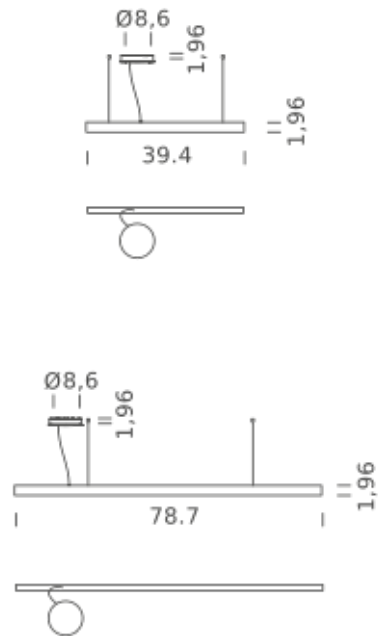

LINEAR 39.4" | DOWNLIGHT - 2700K

LAMPING

Source	Linear LED
Total power	14.5W
Emission	Diffused orientable
Switching	DALI 1-100%
Tension	110/240V
Color temperature	2700K
Luminous flux	833lm
Typ CRI	90
IP class	IP40
Dimensions	39.4"x1.9"
Materials	Aluminum
Notes	Round canopy with 1 x driver WALIMLED100/24 1 x dimmer interface WDIMDALIHP 1 electrical cable length 16.4' 2 x adjustable metal cable length 9.8' (including ceiling attachments). RAL 9005 black RAL 9016 white shipped assembled

Codes

UZRL1610G15DBO
 UZRL1610G15DNE
 UZRL1610G15DOR

Structure

matt white
 matt black
 matt gold

Certificazioni

LINEAR 39.4" | DOWNLIGHT - 3000K

LAMPING

Source	Linear LED
Total power	14.5W
Emission	Diffused orientable
Switching	DALI 1-100%
Tension	110/240V
Color temperature	3000K
Luminous flux	882lm
Typ CRI	90
IP class	IP40
Dimensions	39.4"x1.9"
Materials	Aluminum
Notes	Round canopy with 1 x driver WALIMLED100/24 1 x dimmer interface WDIMDALIHP 1 electrical cable length 16.4' 2 x adjustable metal cable length 9.8' (including ceiling attachments). RAL 9005 black RAL 9016 white shipped assembled

Codes

UZRL1610G15WBO
UZRL1610G15WNE
UZRL1610G15WOR

Structure

matt white
matt black
matt gold

Certificazioni

LINEAR 39.4" | DOWNLIGHT - 4000K

LAMPING

Source	Linear LED
Total power	14.5W
Emission	Diffused orientable
Switching	DALI 1-100%
Tension	110/240V
Color temperature	4000K
Luminous flux	980lm
Typ CRI	90
IP class	IP40
Dimensions	39.4"x1.9"
Materials	Aluminum
Notes	Round canopy with 1 x driver WALIMLED100/24 1 x dimmer interface WDIMDALIHP 1 electrical cable length 16.4' 2 x adjustable metal cable length 9.8' (including ceiling attachments). RAL 9005 black RAL 9016 white shipped assembled