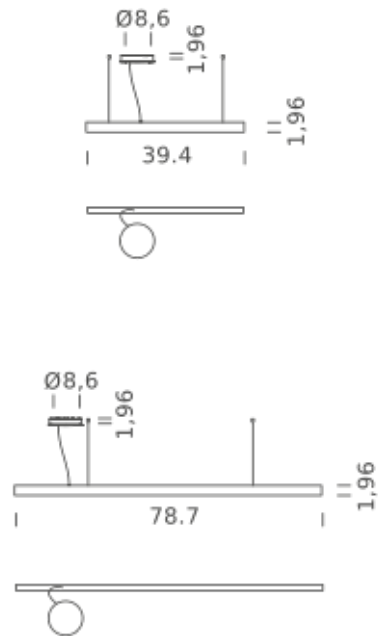

Codes

UZRL1620G15NBO
UZRL1620G15NNE
UZRL1620G15NOR

Structure

matt white
matt black
matt gold

Certificazioni

LINEAR 78.7" | UP-DOWNLIGHT - 2700K

LAMPING

Source	Linear LED
Total power	58W
Emission	Diffused orientable
Switching	DALI 1-100%
Tension	110/240V
Color temperature	2700K
Luminous flux	3332lm
Typ CRI	90
IP class	IP40
Dimensions	78.7"x1.9"
Materials	Aluminum
Notes	Round canopy with 1 x driver WALIMLED100/24 1 x dimmer interface WDIMDALIHP 1 electrical cable length 16.4' 2 adjustable metal cable length 9.8' (including ceiling attachments). RAL 9005 black RAL 9016 white shipped assembled

Codes

UZRL1720G15DBO
 UZRL1720G15DNE
 UZRL1720G15DOR

Structure

matt white
 matt black
 matt gold

Certificazioni

LINEAR 78.7" | UP-DOWNLIGHT - 3000K

LAMPING

Source	Linear LED
Total power	58W
Emission	Diffused orientable
Switching	DALI 1-100%
Tension	110/240V
Color temperature	3000K
Luminous flux	3528lm
Typ CRI	90
IP class	IP40
Dimensions	78.7"x1.9"
Materials	Aluminum
Notes	Round canopy with 1 x driver WALIMLED100/24 1 x dimmer interface WDIMDALIHP 1 electrical cable length 16.4' 2 adjustable metal cable length 9.8' (including ceiling attachments). RAL 9005 black RAL 9016 white shipped assembled

Codes

UZRL1720G15WBO
 UZRL1720G15WNE
 UZRL1720G15WOR

Structure

matt white
 matt black
 matt gold

Certificazioni

LINEAR 78.7" | UP-DOWNLIGHT - 4000K

LAMPING

Source	Linear LED
Total power	58W
Emission	Diffused orientable
Switching	DALI 1-100%
Tension	110/240V
Color temperature	4000K
Luminous flux	3920lm
Typ CRI	90
IP class	IP40
Dimensions	78.7"x1.9"
Materials	Aluminum
Notes	Round canopy with 1 x driver WALIMLED100/24 1 x dimmer interface WDIMDALIHP 1 electrical cable length 16.4' 2 adjustable metal cable length 9.8' (including ceiling attachments). RAL 9005 black RAL 9016 white shipped assembled