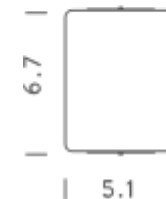

E12 FLUO/LED/HALO

LAMPING

Source	E12
Total power	8W
Emission	direct/indirect orientable
Switching	dimnable according to bulb
Tension	120V
IP class	20
Dimensions	5.1" x 3.1" x 6.7"
Materials	aluminum
Notes	with external cable, switch on board, possibility to hardwire by removing the cable, square cover plate included, white body, white RAL 9003, red RAL 3002, yellow RAL 1033, blue RAL 5002
Net lamp weight	1,8 lbs

Codes

AVP EWD 31	white/natural anodized
AVP EWN 31	white/black anodized
AVP EWR 31	white/red
AVP EWG 31	white/yellow
AVP EWB 31	white/blue
AVP EWH 31	white/polished inox
AVP EWW 31	white/white

PACKAGE

Package 01	Dimension: 5.9" x 9.4" x 3.9" inches / Gross weight: 2 lbs

Certificazioni